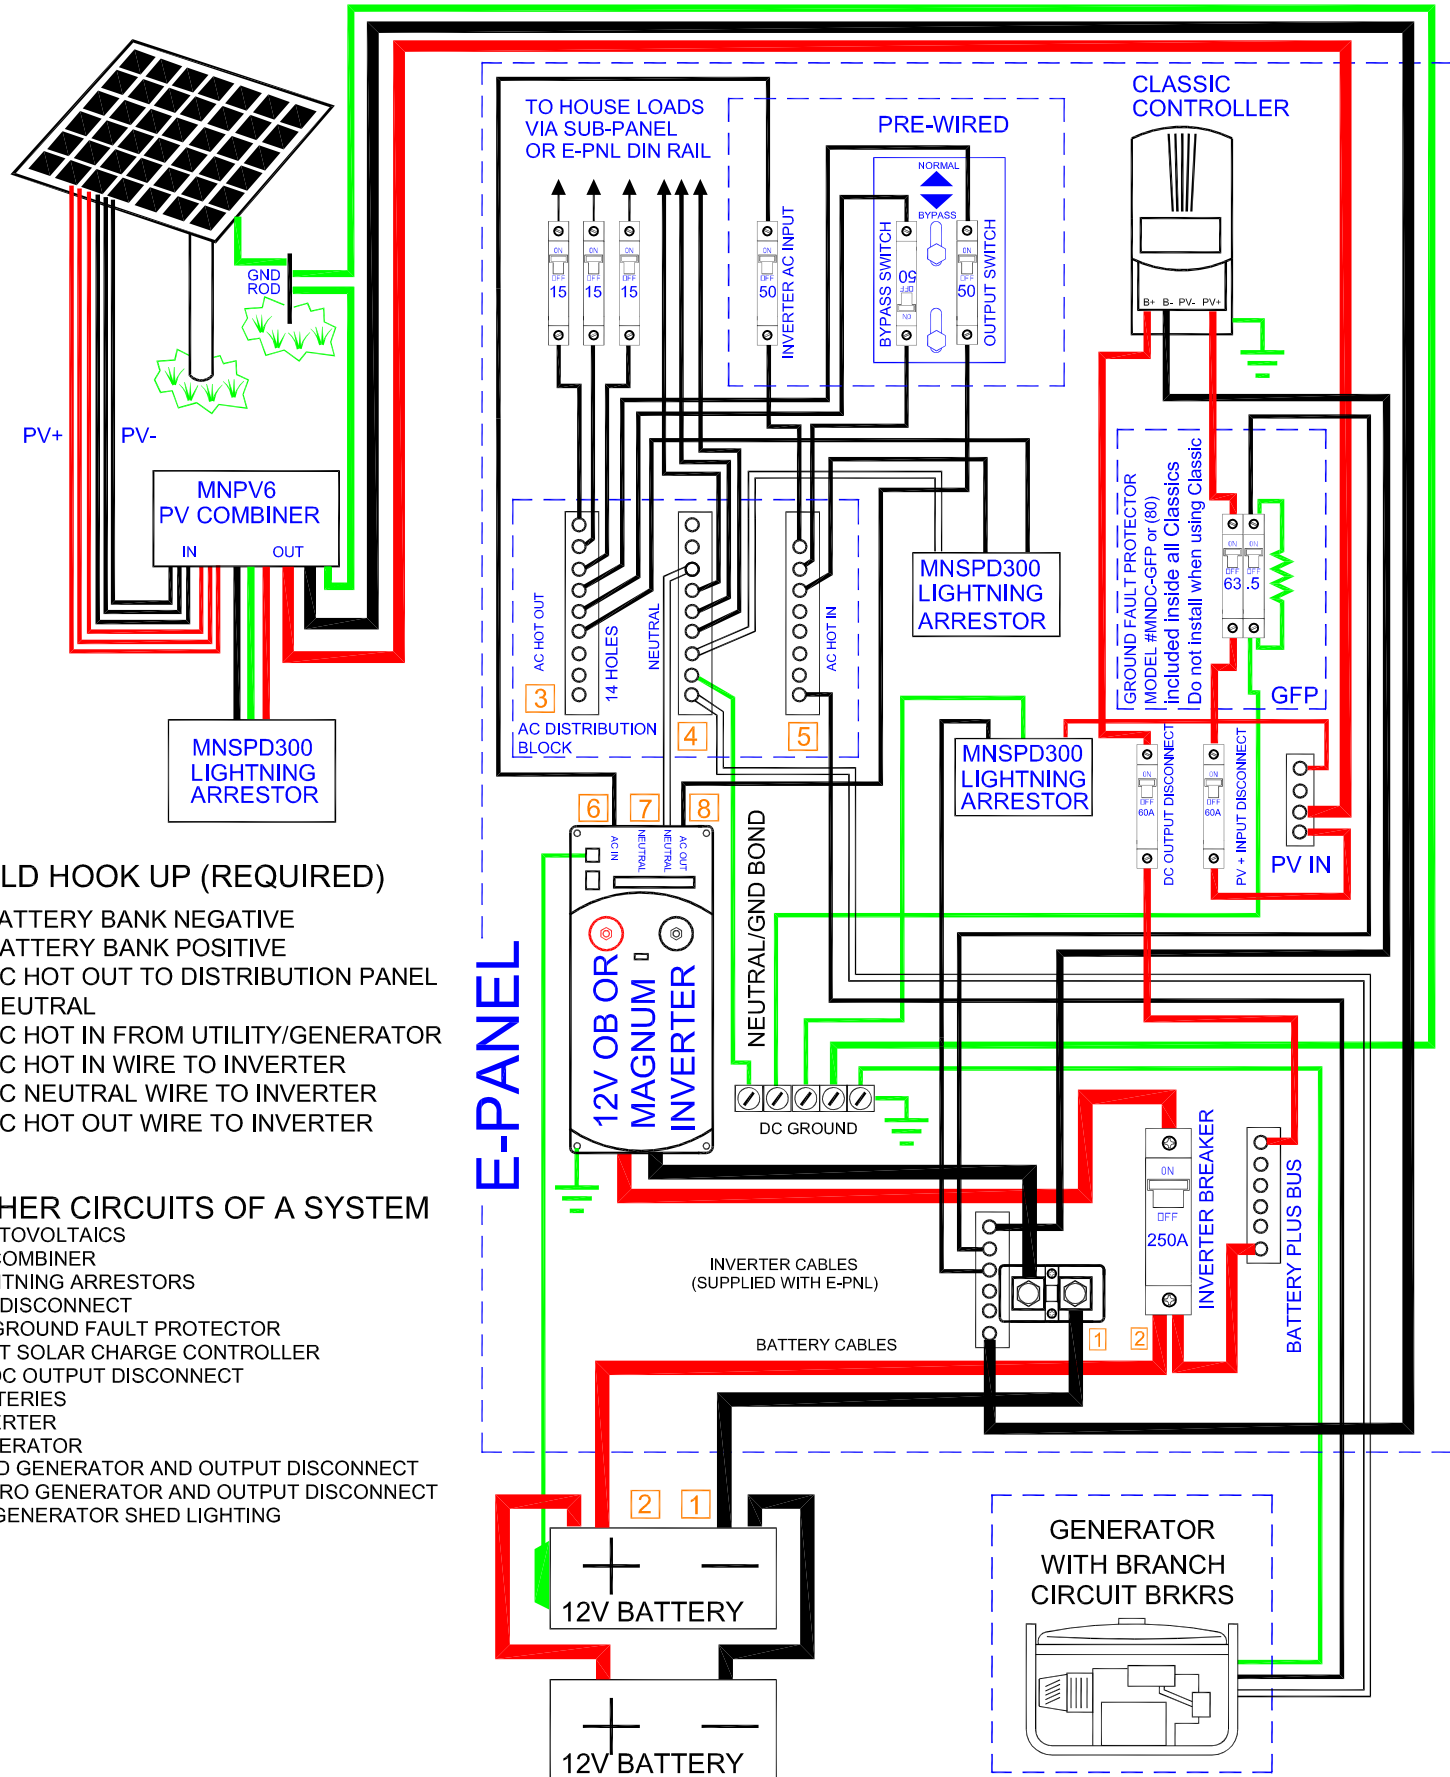

REV	DESCRIPTION	DATE	APPROVED
E	Created 12V configuration	11-10-08	RWG

MPTC Solar
 14000 BURN RD
 ARLINGTON, WA
 98223 USA

DOC TITLE
E-PANEL 12V, OFF-GRID