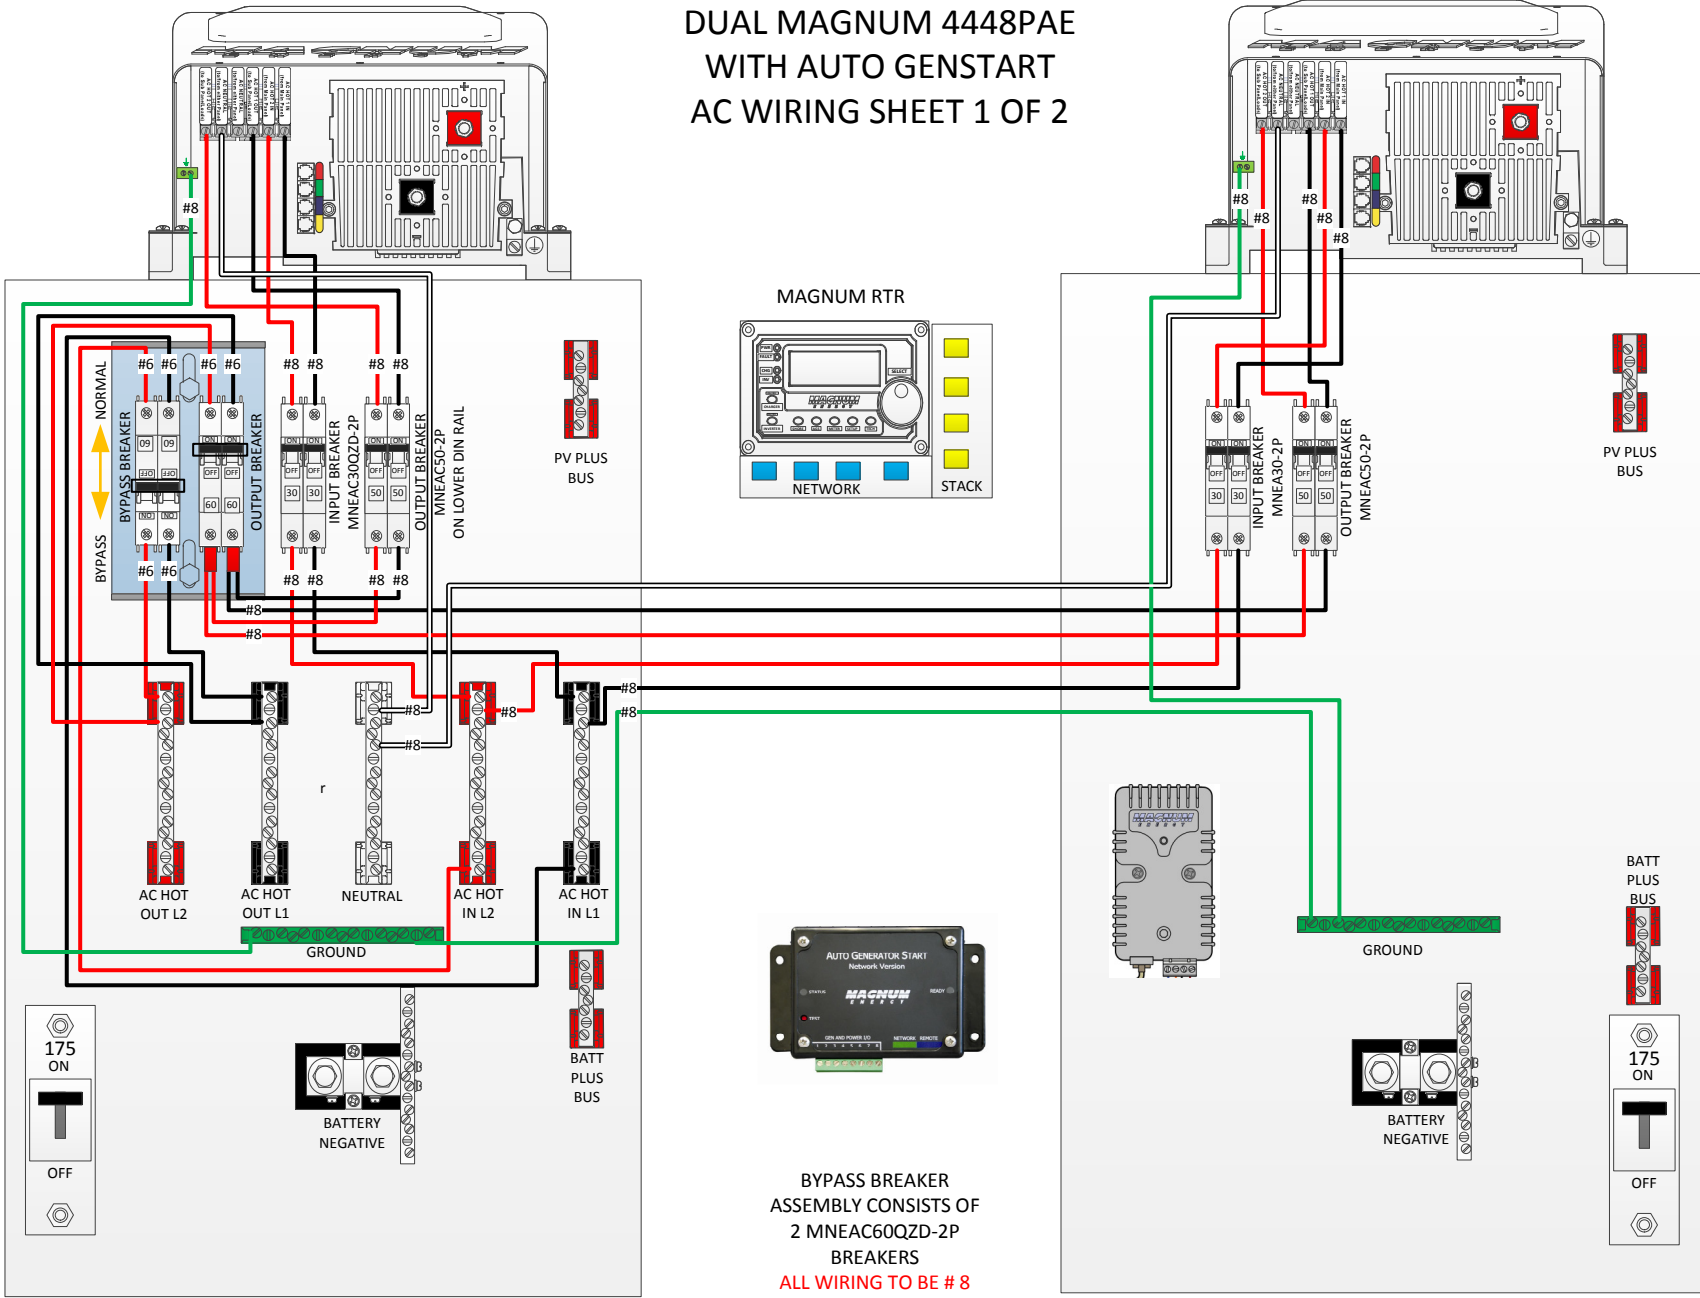

DUAL MAGNUM 4448PAE WITH AUTO GENSTART AC WIRING SHEET 1 OF 2

BYPASS BREAKER
ASSEMBLY CONSISTS OF
2 MNEAC60QZD-2P
BREAKERS
ALL WIRING TO # 8
AWG THHN UNLESS
MARKED DIFFERENTLY