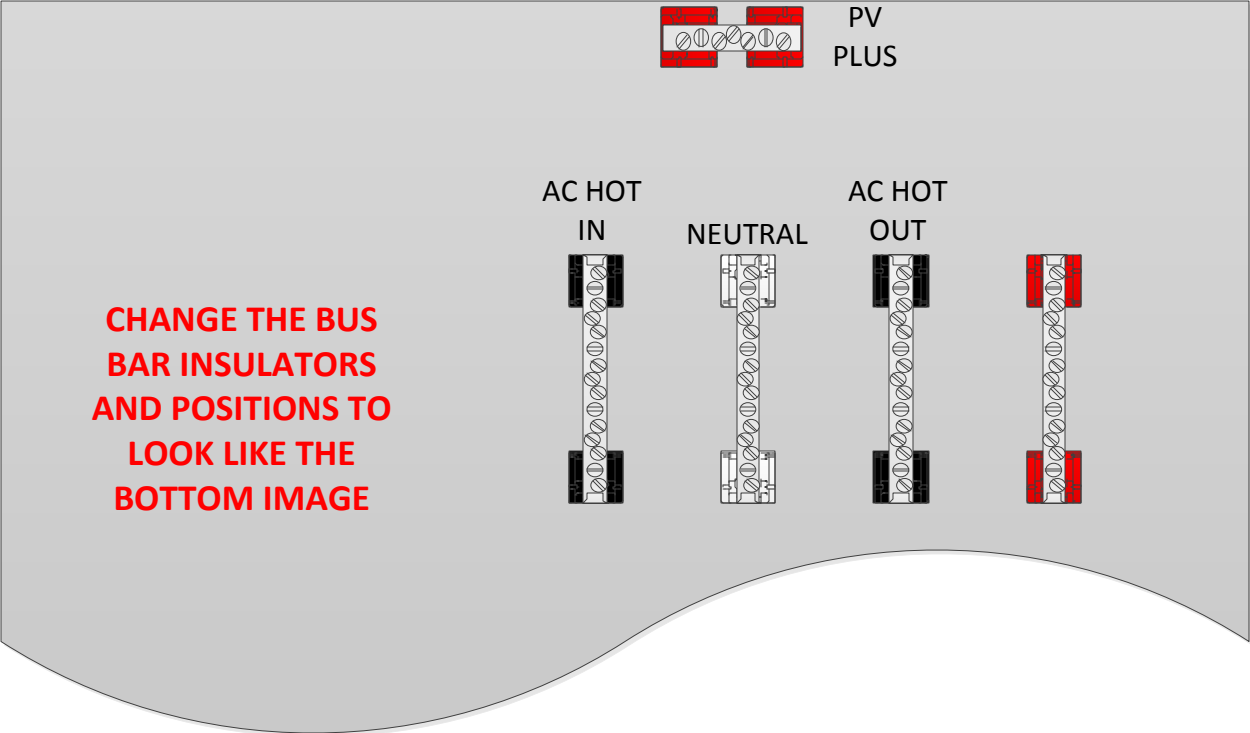

CONVERTING A MAGNUM 120 VOLT E-PANEL TO 240 VOLTS USING A MNTWS REVA 9-8-16

CONVERTING A MAGNUM 120 VOLT E-PANEL TO 240 VOLTS USING A MNTWS REVA 9-8-16

CONVERTING A MAGNUM 120 VOLT E-PANEL TO 240 VOLTS USING A MNTWS REVA 9-8-16

CONVERTING A MAGNUM 120 VOLT E-PANEL TO 240 VOLTS USING A MNTWS REVA 9-8-16

CONVERTING A MAGNUM 120 VOLT E-PANEL TO 240 VOLTS USING A MNTWS REVA 9-8-16