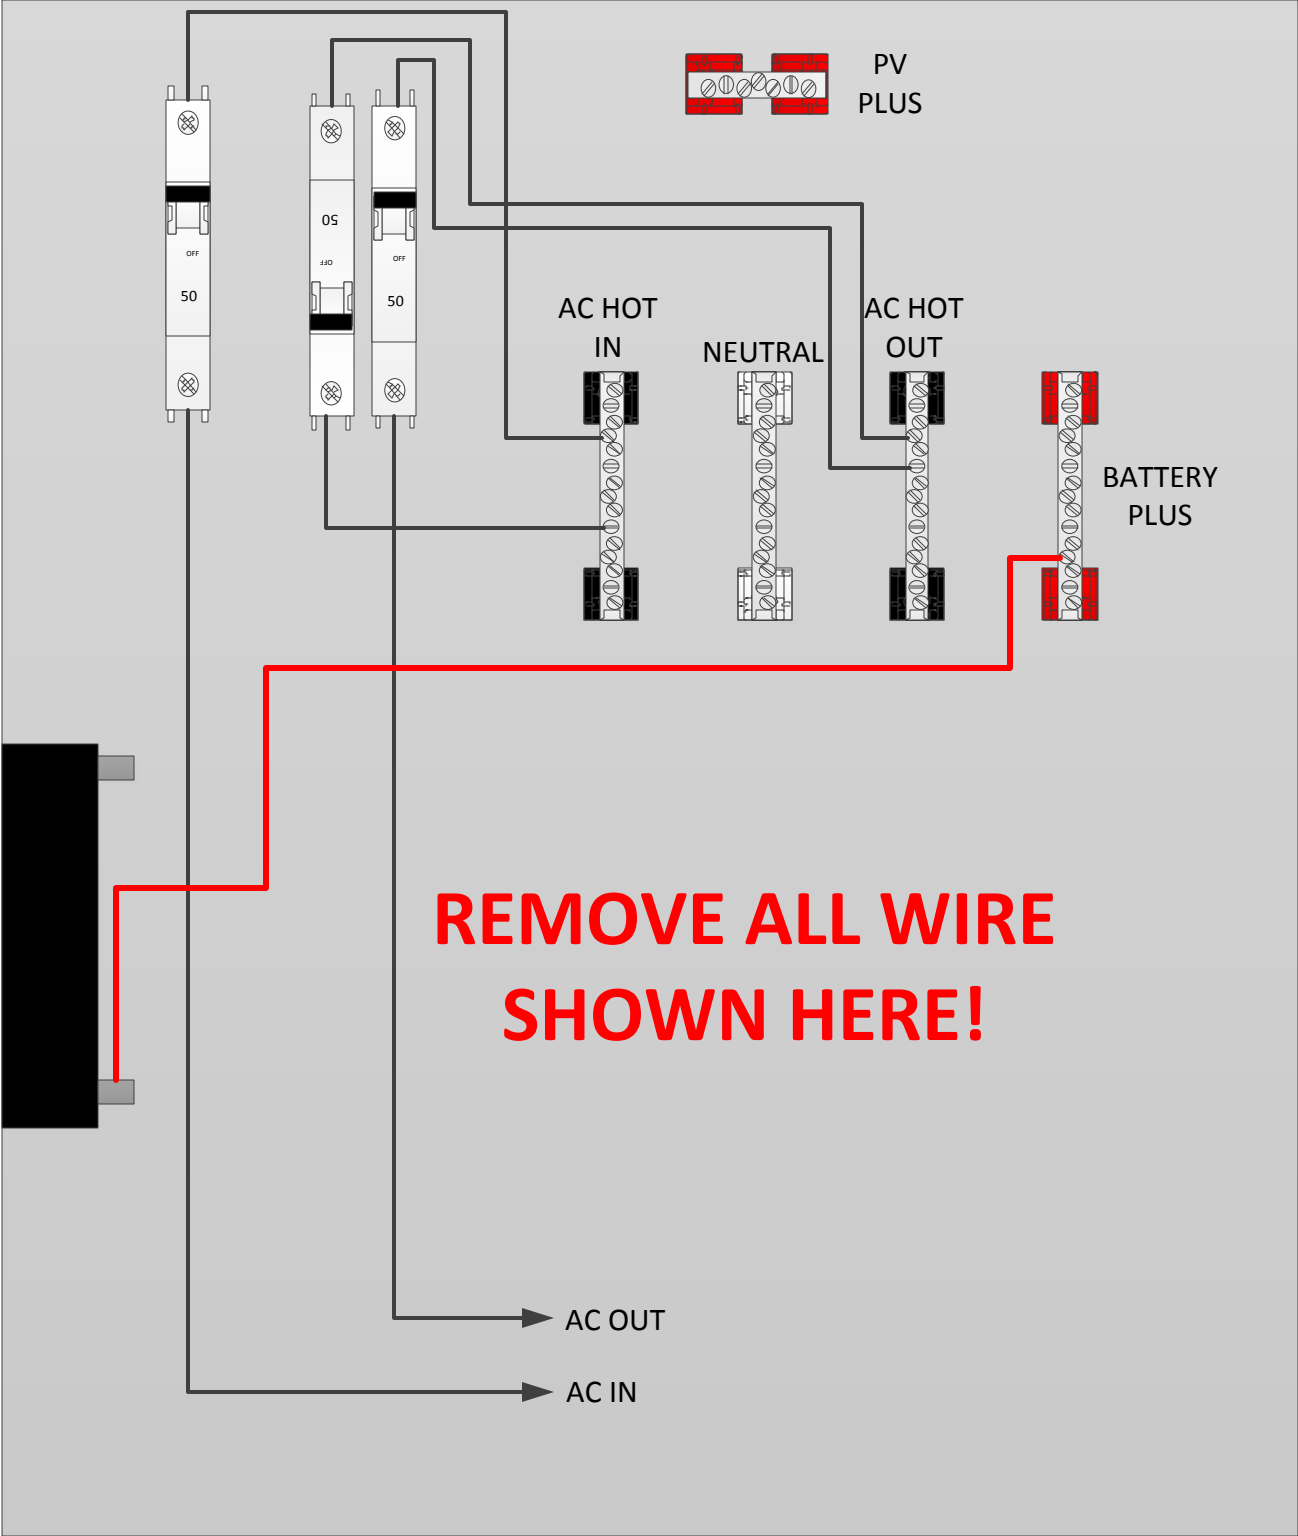

CONVERTING A MAGNUM 120 VOLT E-PANEL TO 240 VOLTS USING A MNTWS REVA 9-8-16

CONVERTING A MAGNUM 120 VOLT E-PANEL TO 240 VOLTS USING A MNTWS REVA 9-8-16

CONVERTING A MAGNUM 120 VOLT E-PANEL TO 240 VOLTS USING A MNTWS REVA 9-8-16

CONVERTING A MAGNUM 120 VOLT E-PANEL TO 240 VOLTS USING A MNTWS REVA 9-8-16

CONVERTING A MAGNUM 120 VOLT E-PANEL TO 240 VOLTS USING A MNTWS REVA 9-8-16