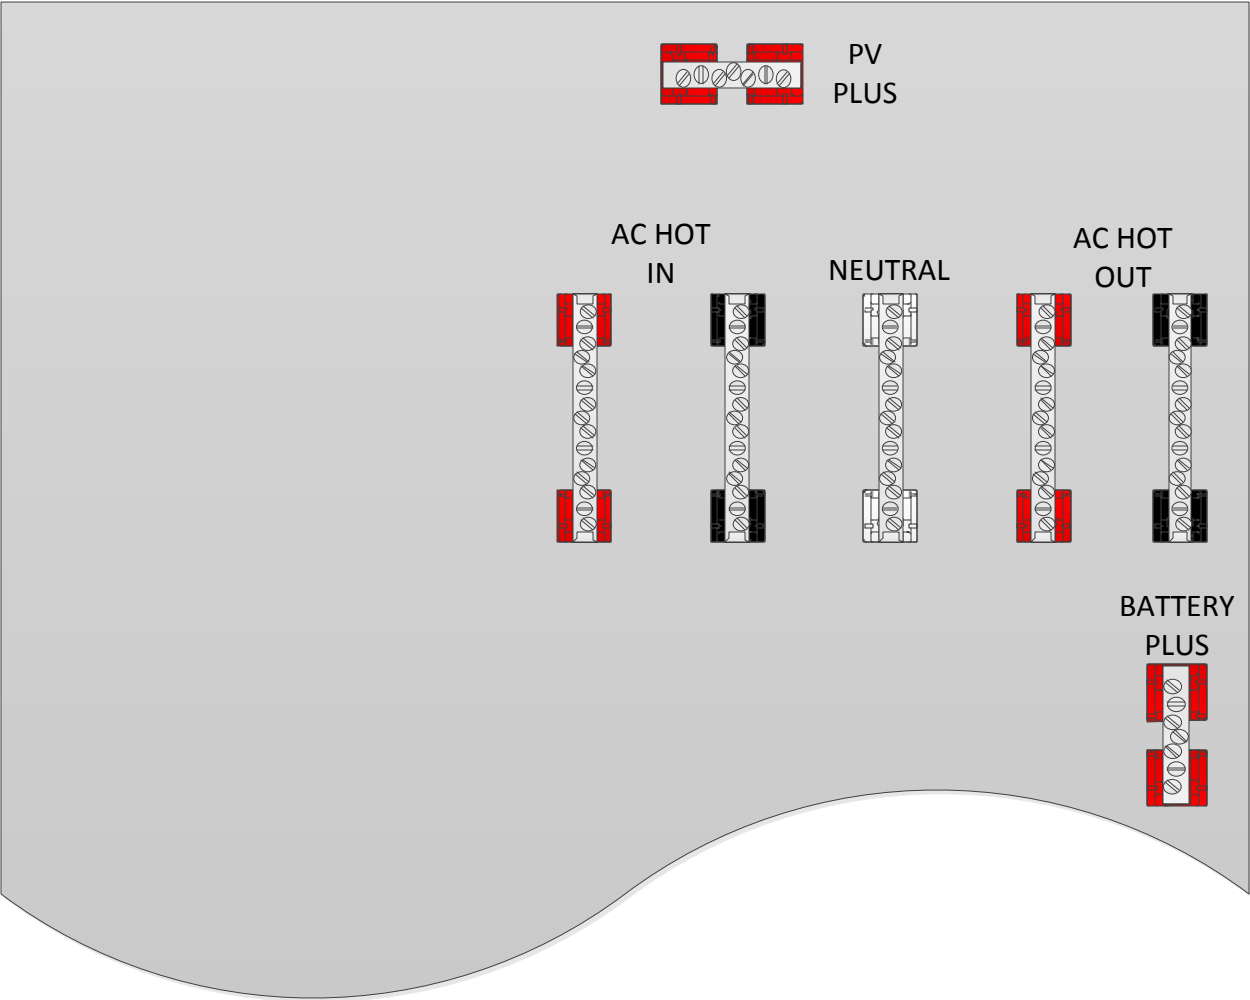

CONVERTING A MAGNUM 120 VOLT E-PANEL TO 240 VOLTS USING A MNTWS REVA 9-8-16

CONVERTING A MAGNUM 120 VOLT E-PANEL TO 240 VOLTS USING A MNTWS REVA 9-8-16

CONVERTING A MAGNUM 120 VOLT E-PANEL TO 240 VOLTS USING A MNTWS REVA 9-8-16

CONVERTING A MAGNUM 120 VOLT E-PANEL TO 240 VOLTS USING A MNTWS REVA 9-8-16

CONVERTING A MAGNUM 120 VOLT E-PANEL TO 240 VOLTS USING A MNTWS REVA 9-8-16