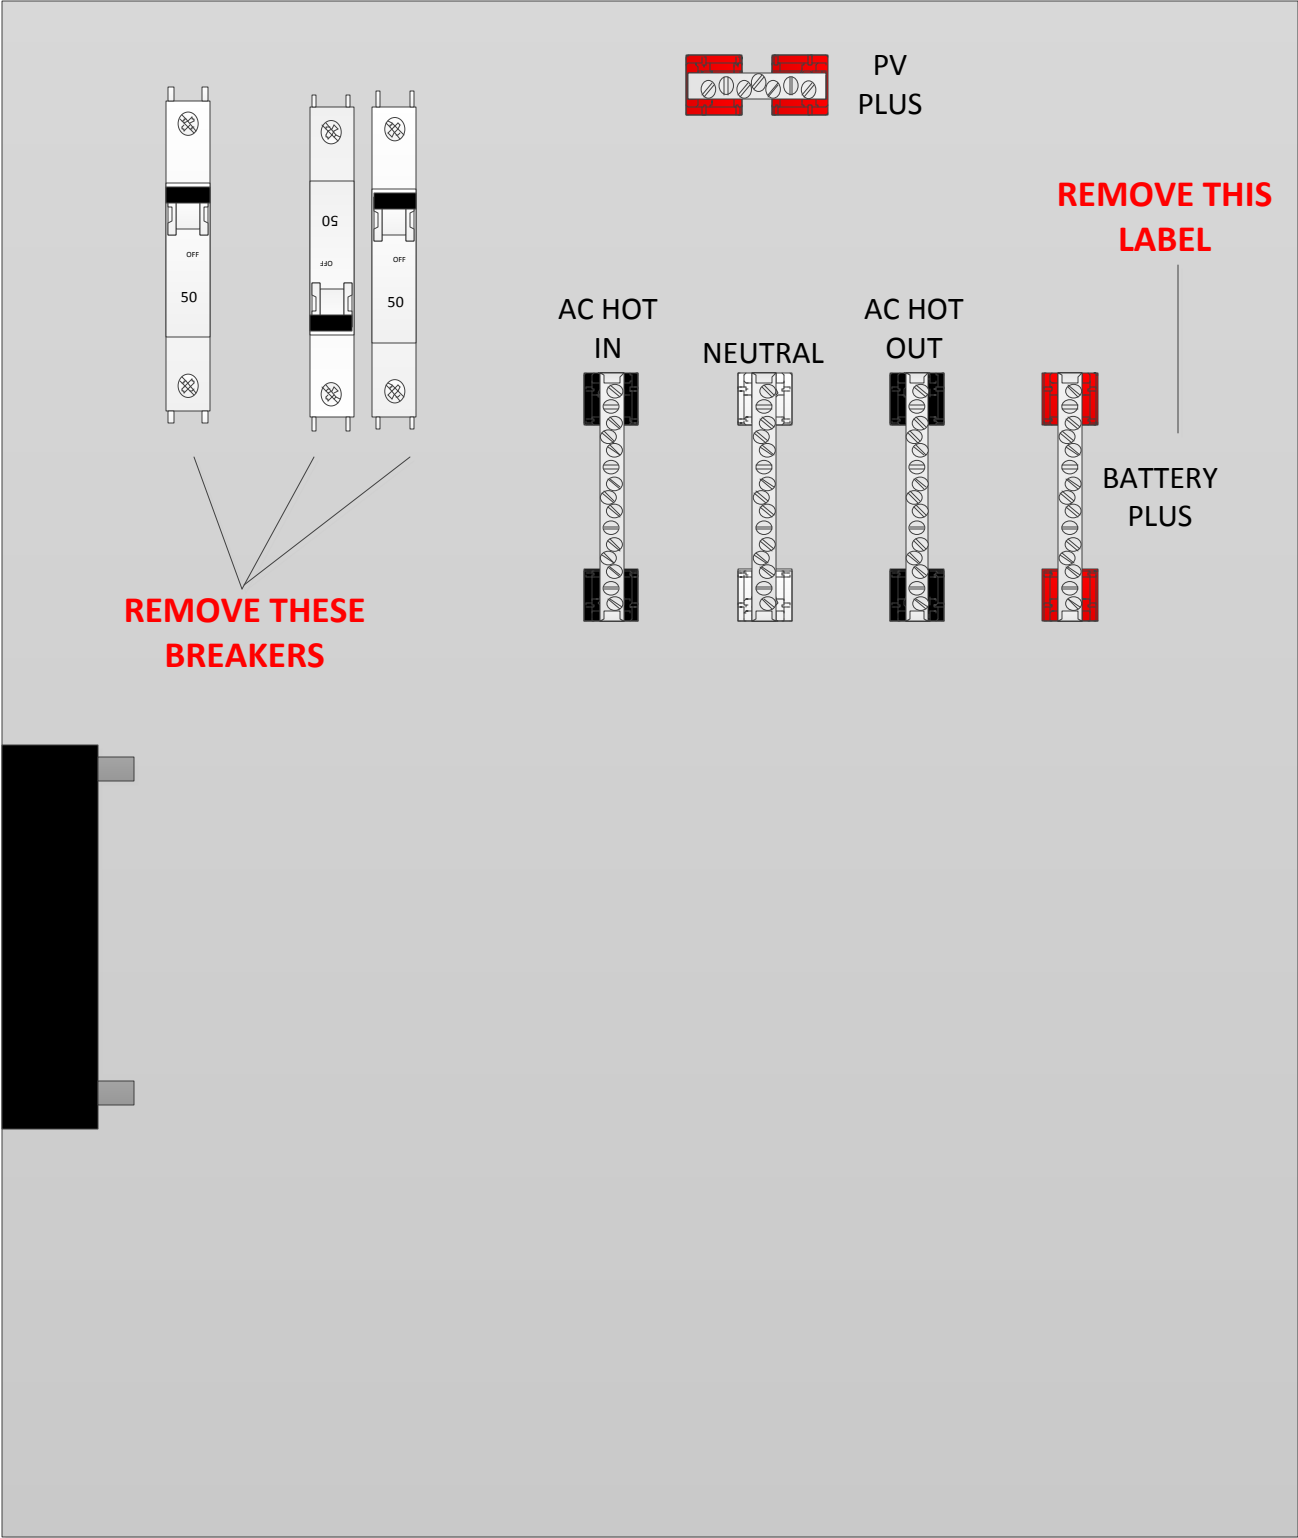

CONVERTING A MAGNUM 120 VOLT E-PANEL TO 240 VOLTS USING A MNTWS REVA 9-8-16

CONVERTING A MAGNUM 120 VOLT E-PANEL TO 240 VOLTS USING A MNTWS REVA 9-8-16

CONVERTING A MAGNUM 120 VOLT E-PANEL TO 240 VOLTS USING A MNTWS REVA 9-8-16

CONVERTING A MAGNUM 120 VOLT E-PANEL TO 240 VOLTS USING A MNTWS REVA 9-8-16

CONVERTING A MAGNUM 120 VOLT E-PANEL TO 240 VOLTS USING A MNTWS REVA 9-8-16