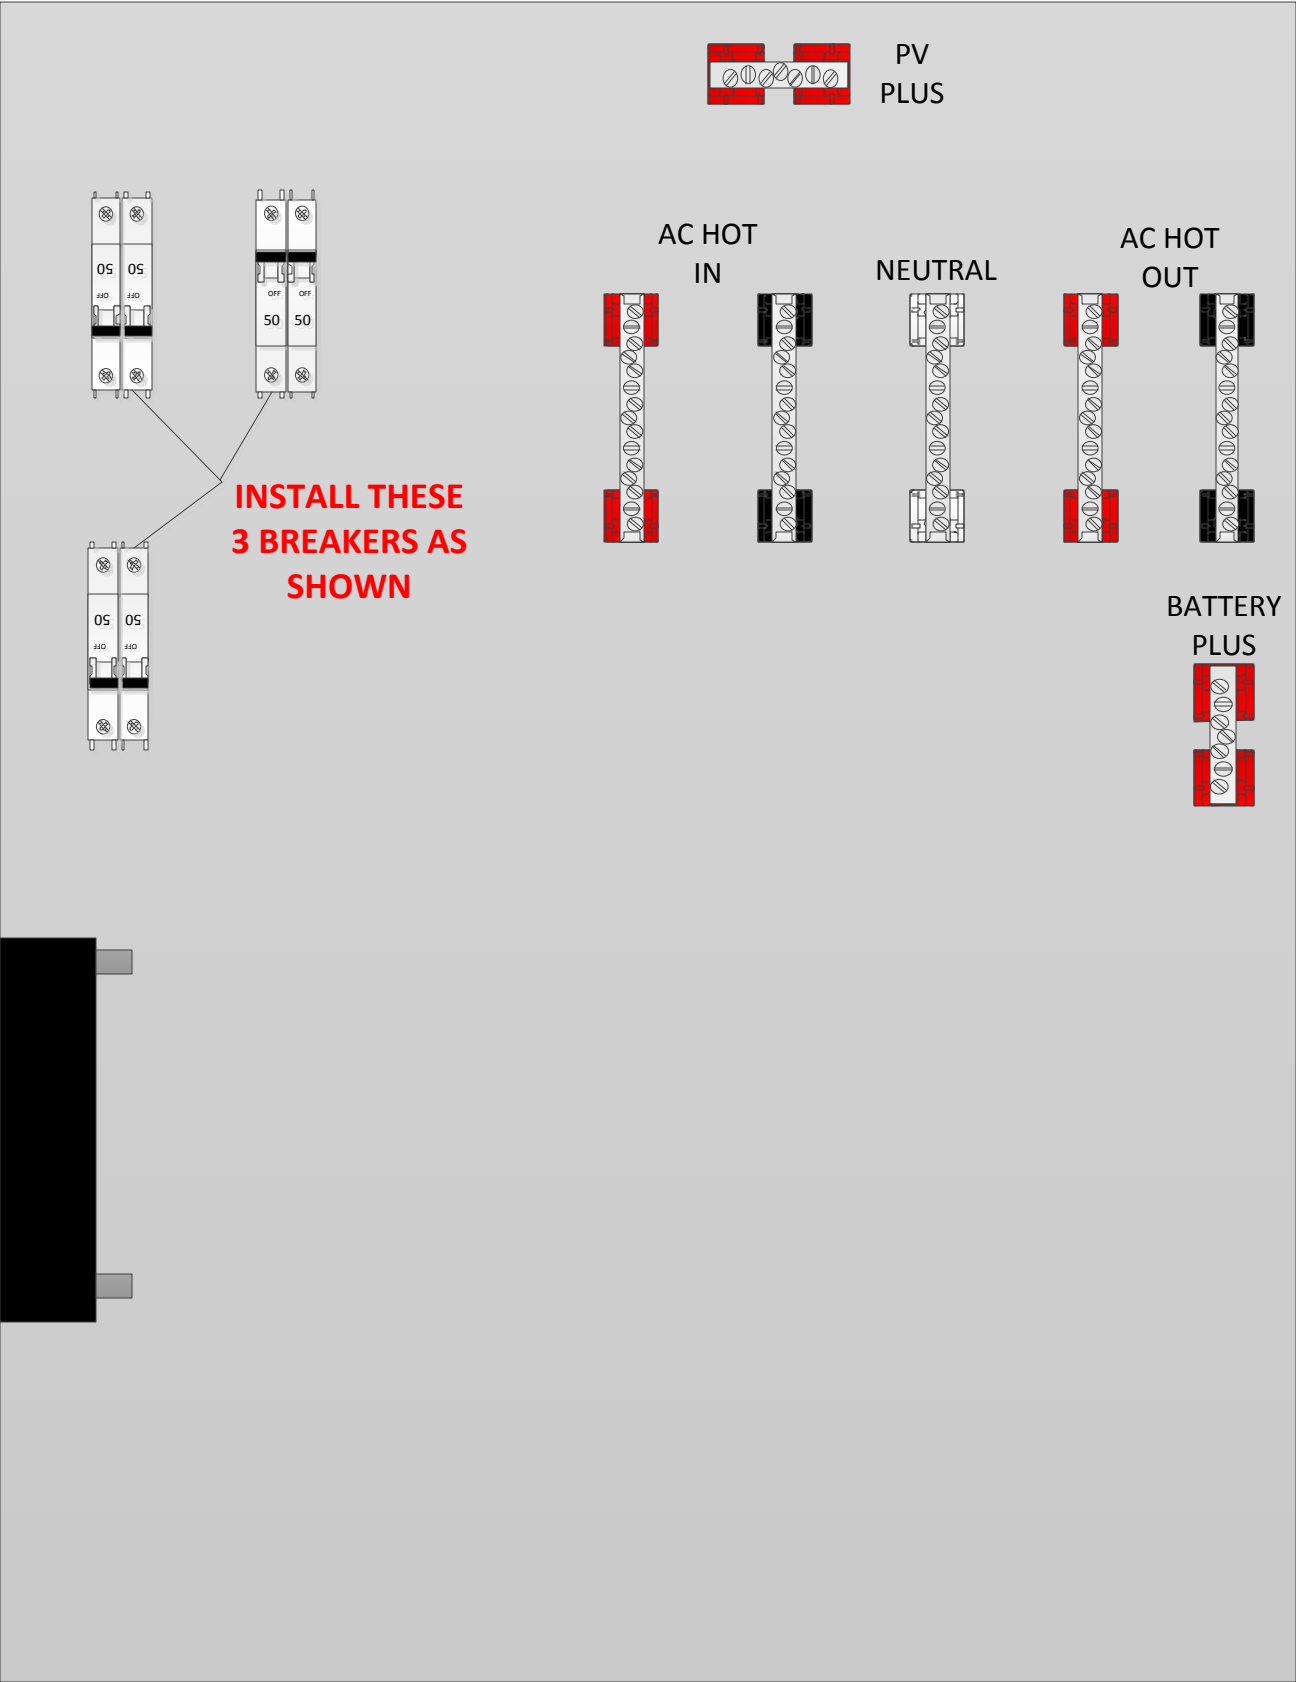

CONVERTING A MAGNUM 120 VOLT E-PANEL TO 240 VOLTS USING A MNTWS REVA 9-8-16

CONVERTING A MAGNUM 120 VOLT E-PANEL TO 240 VOLTS USING A MNTWS REVA 9-8-16

CONVERTING A MAGNUM 120 VOLT E-PANEL TO 240 VOLTS USING A MNTWS REVA 9-8-16

CONVERTING A MAGNUM 120 VOLT E-PANEL TO 240 VOLTS USING A MNTWS REVA 9-8-16

CONVERTING A MAGNUM 120 VOLT E-PANEL TO 240 VOLTS USING A MNTWS REVA 9-8-16