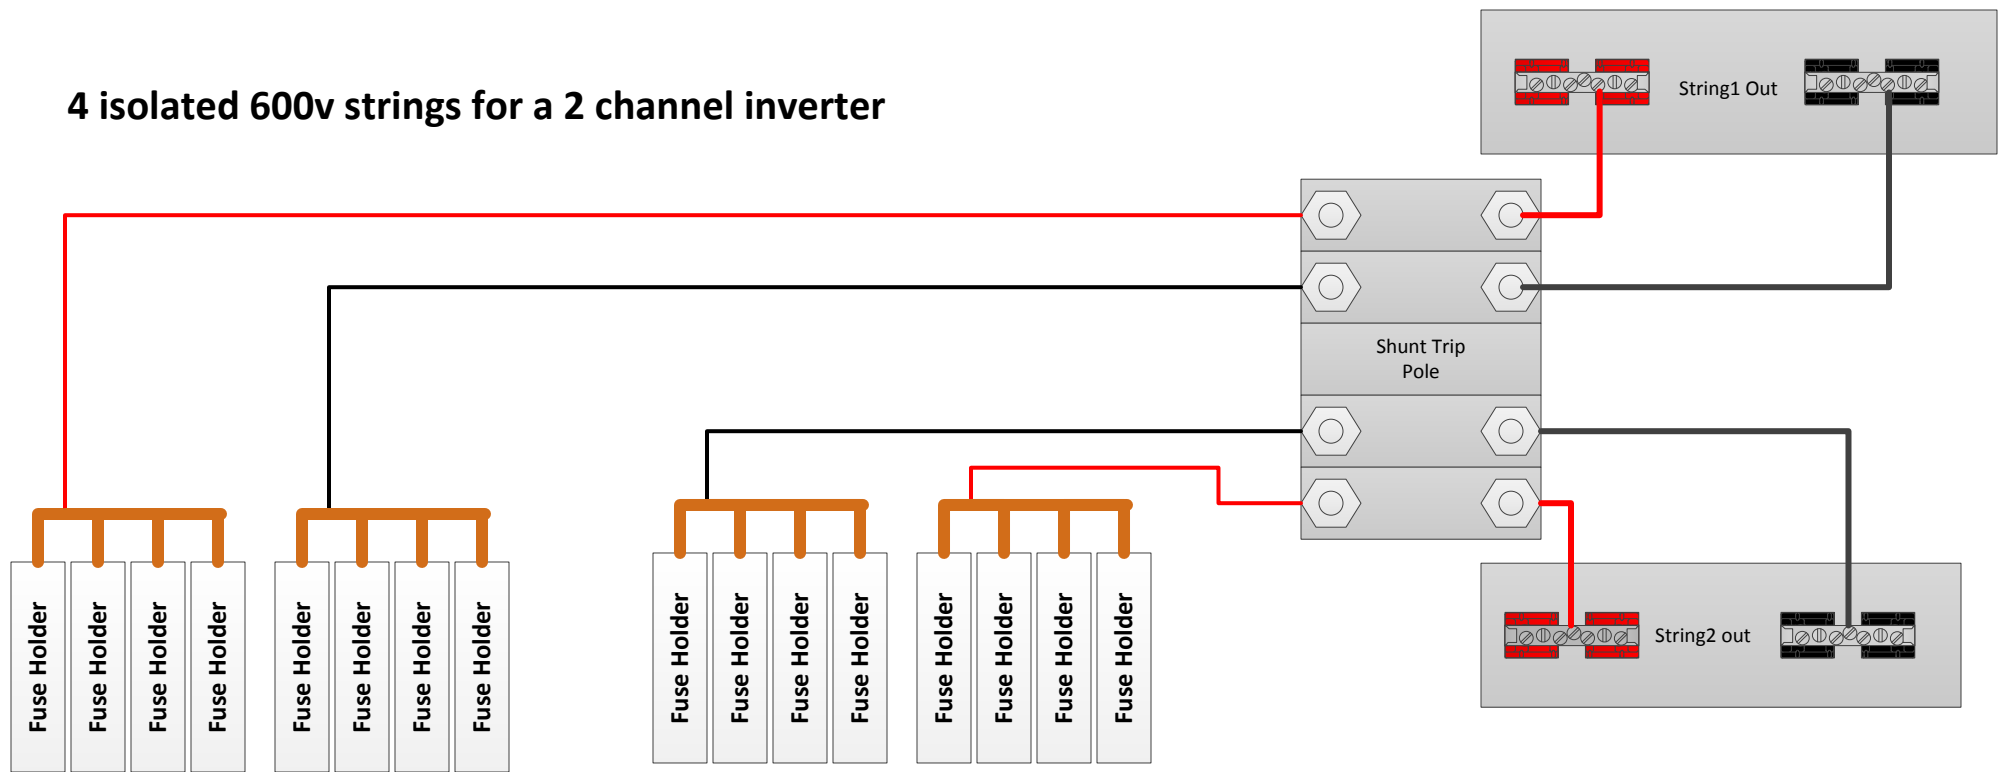

4 isolated 600v strings for a 2 channel inverter

MNPVHV16-DLTL-4X
REVA 4-25-14