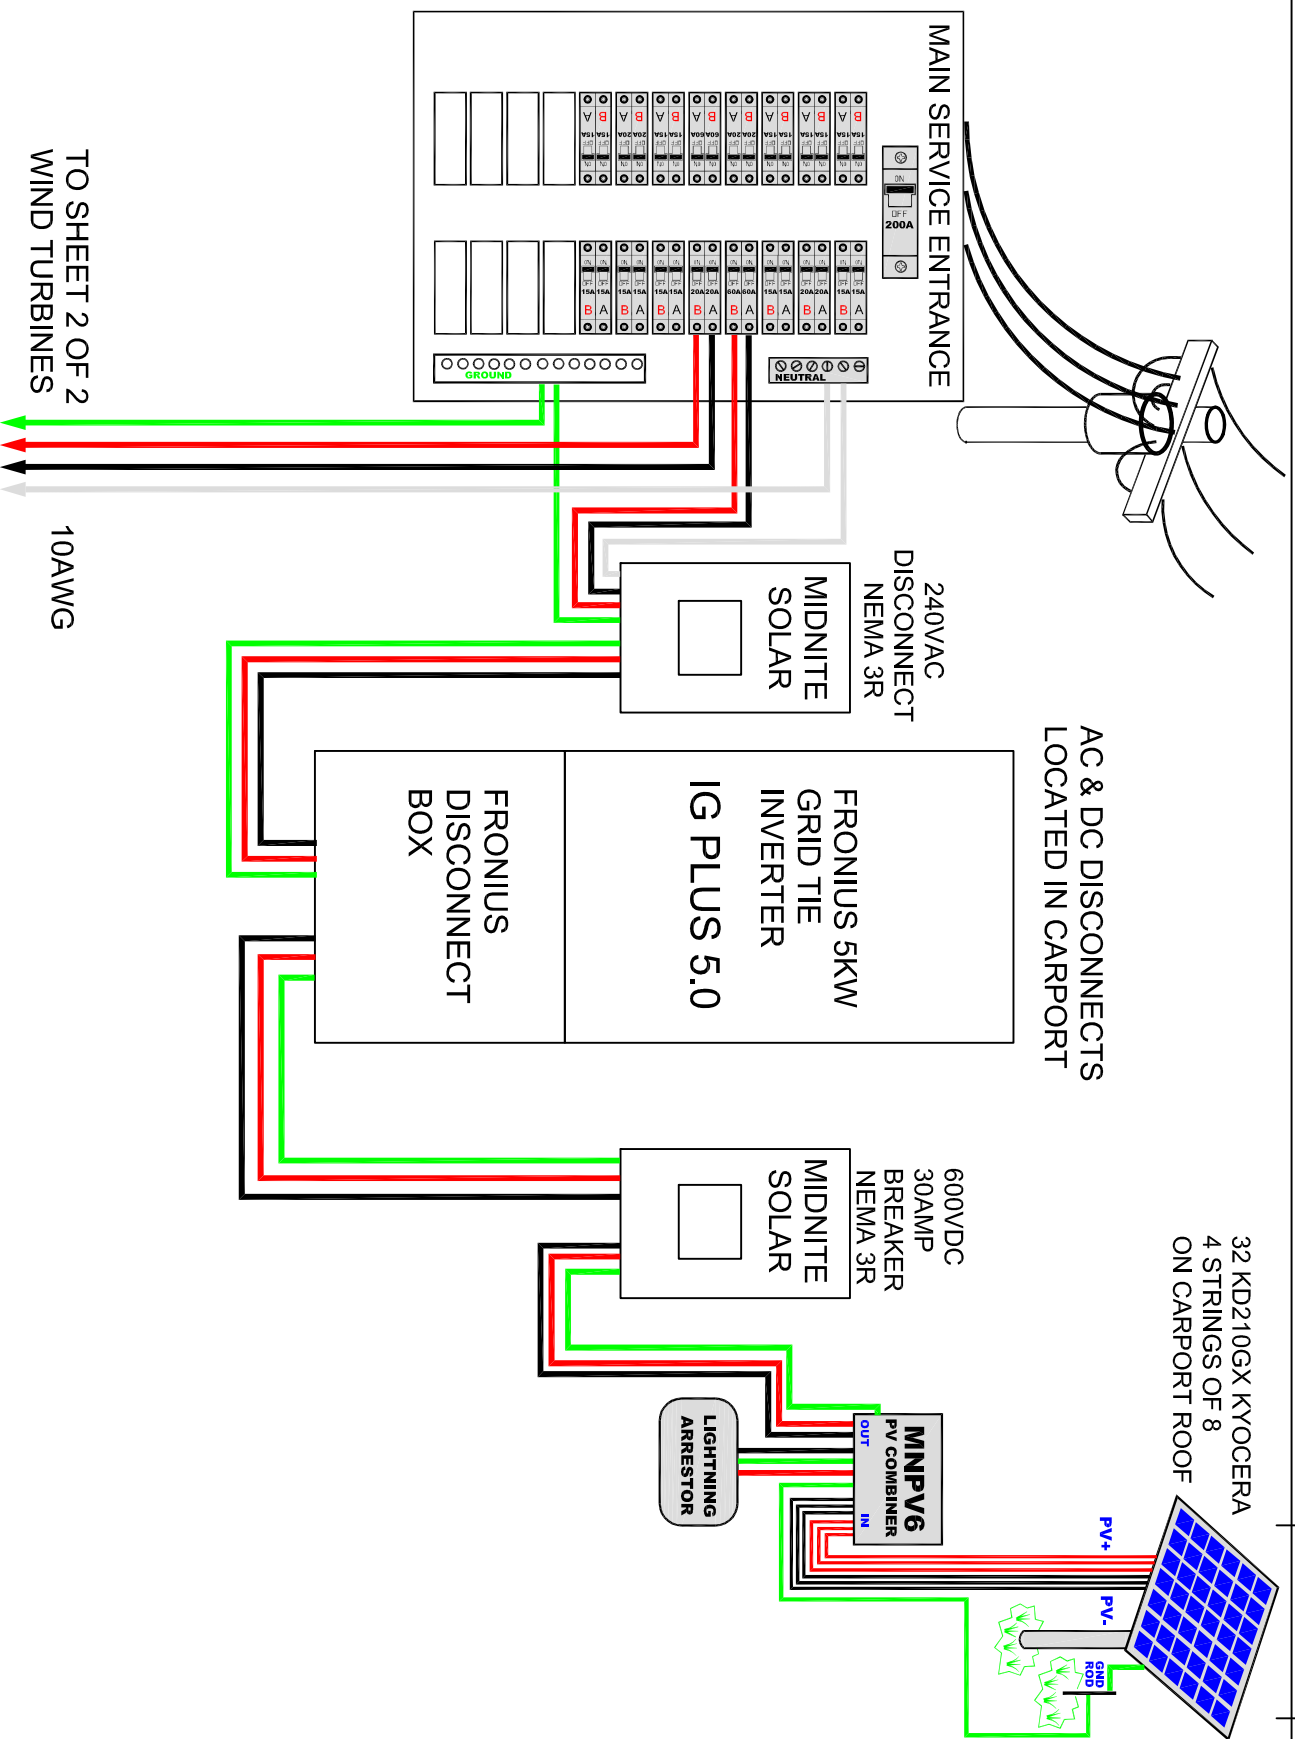

REV DESCRIPTION

DATE

APPROVED

14000 BURN RD
ARLINGTON, WA
98223 USA

59-301 LEHIWA ST GRID TIE

DRAWN BY ROBIN GUDGEL 03-13-10 59-301 LEHIWA ST GRID TIE 1 of 2