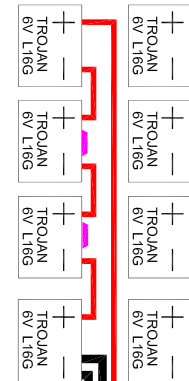

8" OR LARGER GUTTER

8" GUTTER

SMALL SAMPLE BATTERY BANK FOR SCHEMATIC ONLY  
 48 VOLT BATTERY BANK  
 EIGHT 6 VOLT TROJAN OR EQUIVALENT L16G BATTERIES  
 EACH BATTERY 370 AMP HOURS @20 HOUR RATE

LIGHTNING ARRESTOR

SMALL SAMPLE BATTERY BANK FOR SCHEMATIC ONLY  
 48 VOLT BATTERY BANK  
 EIGHT 6 VOLT TROJAN OR EQUIVALENT L16G BATTERIES  
 EACH BATTERY 370 AMP HOURS @20 HOUR RATE