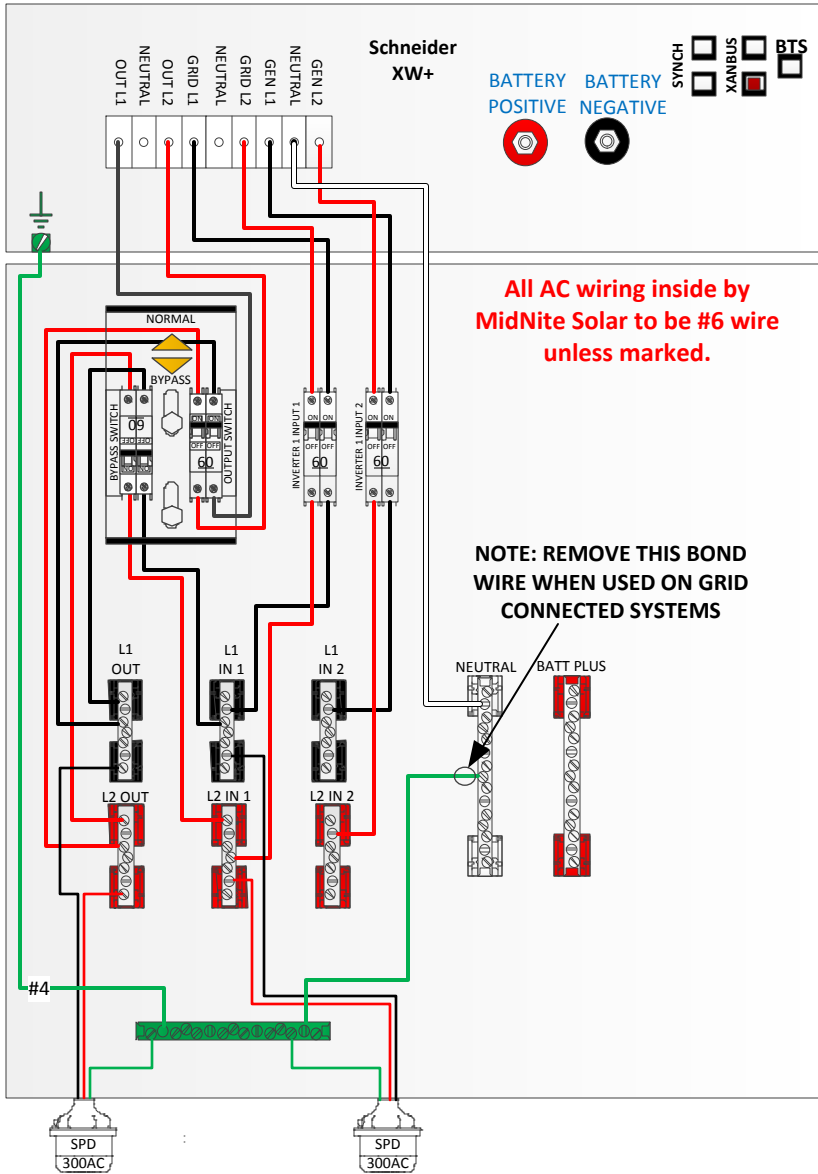

MNXWP5548 or 6848 with 1 Classic

MidNite Installed AC wiring

MidNite Installed DC wiring

	BATT BREAKER	PV BREAKER	PV WIRE
CL150	MNEDC100	MNEDC70	#4 AWG
CL200	MNEDC80	MNEDC60-300	#6 AWG
CL250	MNEDC70	MNEDC60-300	#6 AWG

Customer Installed AC Wiring

Customer Installed DC wiring