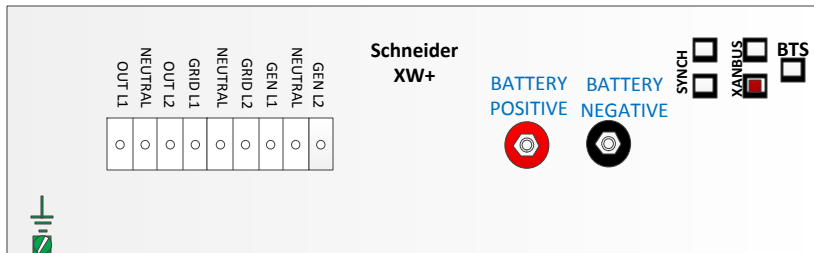

Customer Installed AC Wiring