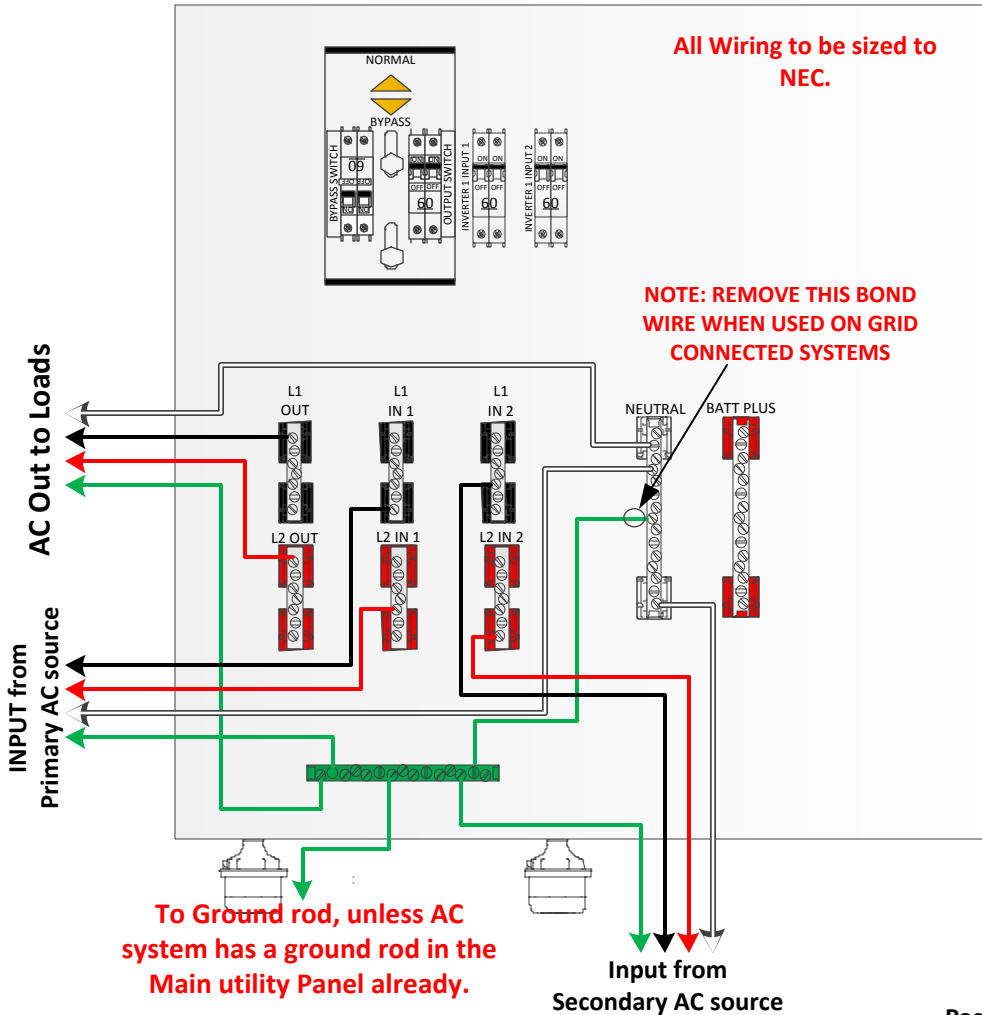

MNXWP5548 or 6848 with 1 Classic

MidNite Installed AC wiring

MidNite Installed DC wiring

	BATT BREAKER	PV BREAKER	PV WIRE
CL150	MNEDC100	MNEDC70	#4 AWG
CL200	MNEDC80	MNEDC60-300	#6 AWG
CL250	MNEDC70	MNEDC60-300	#6 AWG

Customer Installed AC Wiring

Customer Installed DC wiring