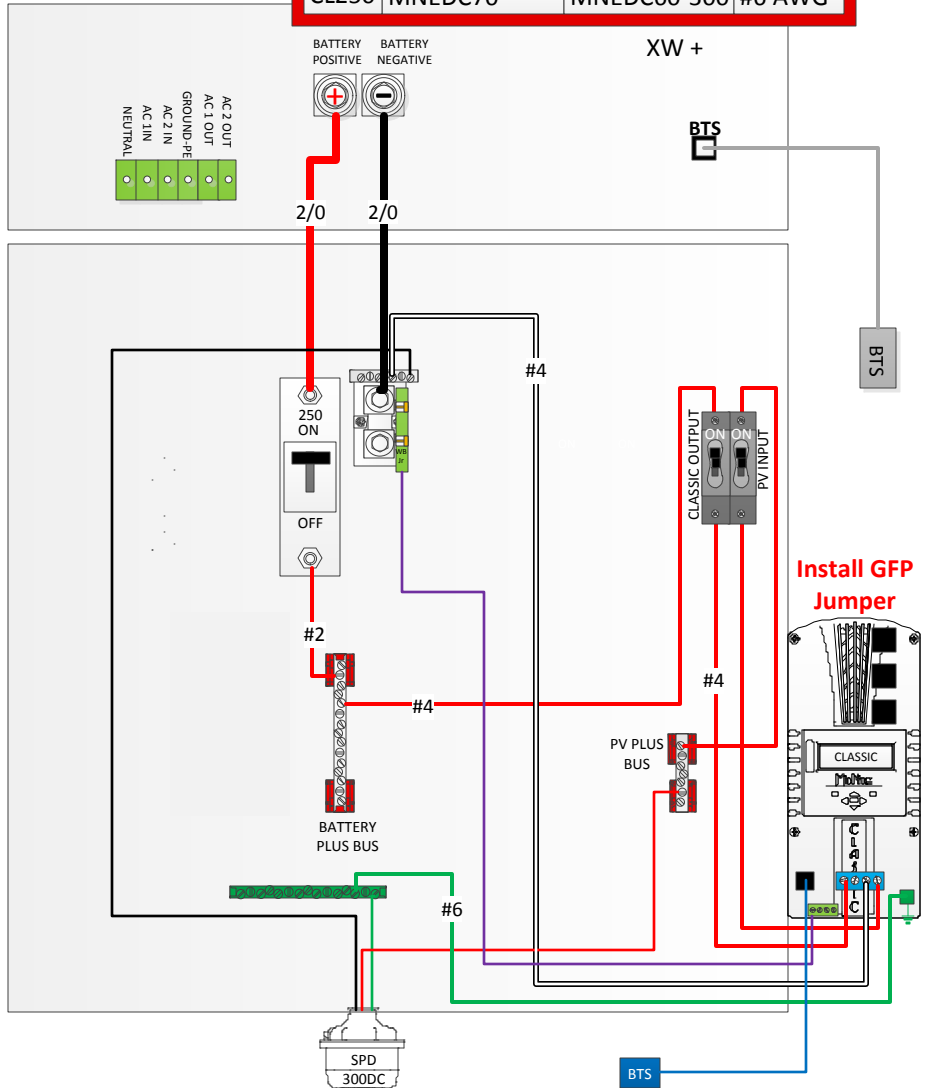

MNXWP5548 or 6848 with 1 Classic

MidNite Installed AC wiring

MidNite Installed DC wiring

	BATT BREAKER	PV BREAKER	PV WIRE
CL150	MNEDC100	MNEDC70	#4 AWG
CL200	MNEDC80	MNEDC60-300	#6 AWG
CL250	MNEDC70	MNEDC60-300	#6 AWG

Customer Installed AC Wiring

Customer Installed DC wiring