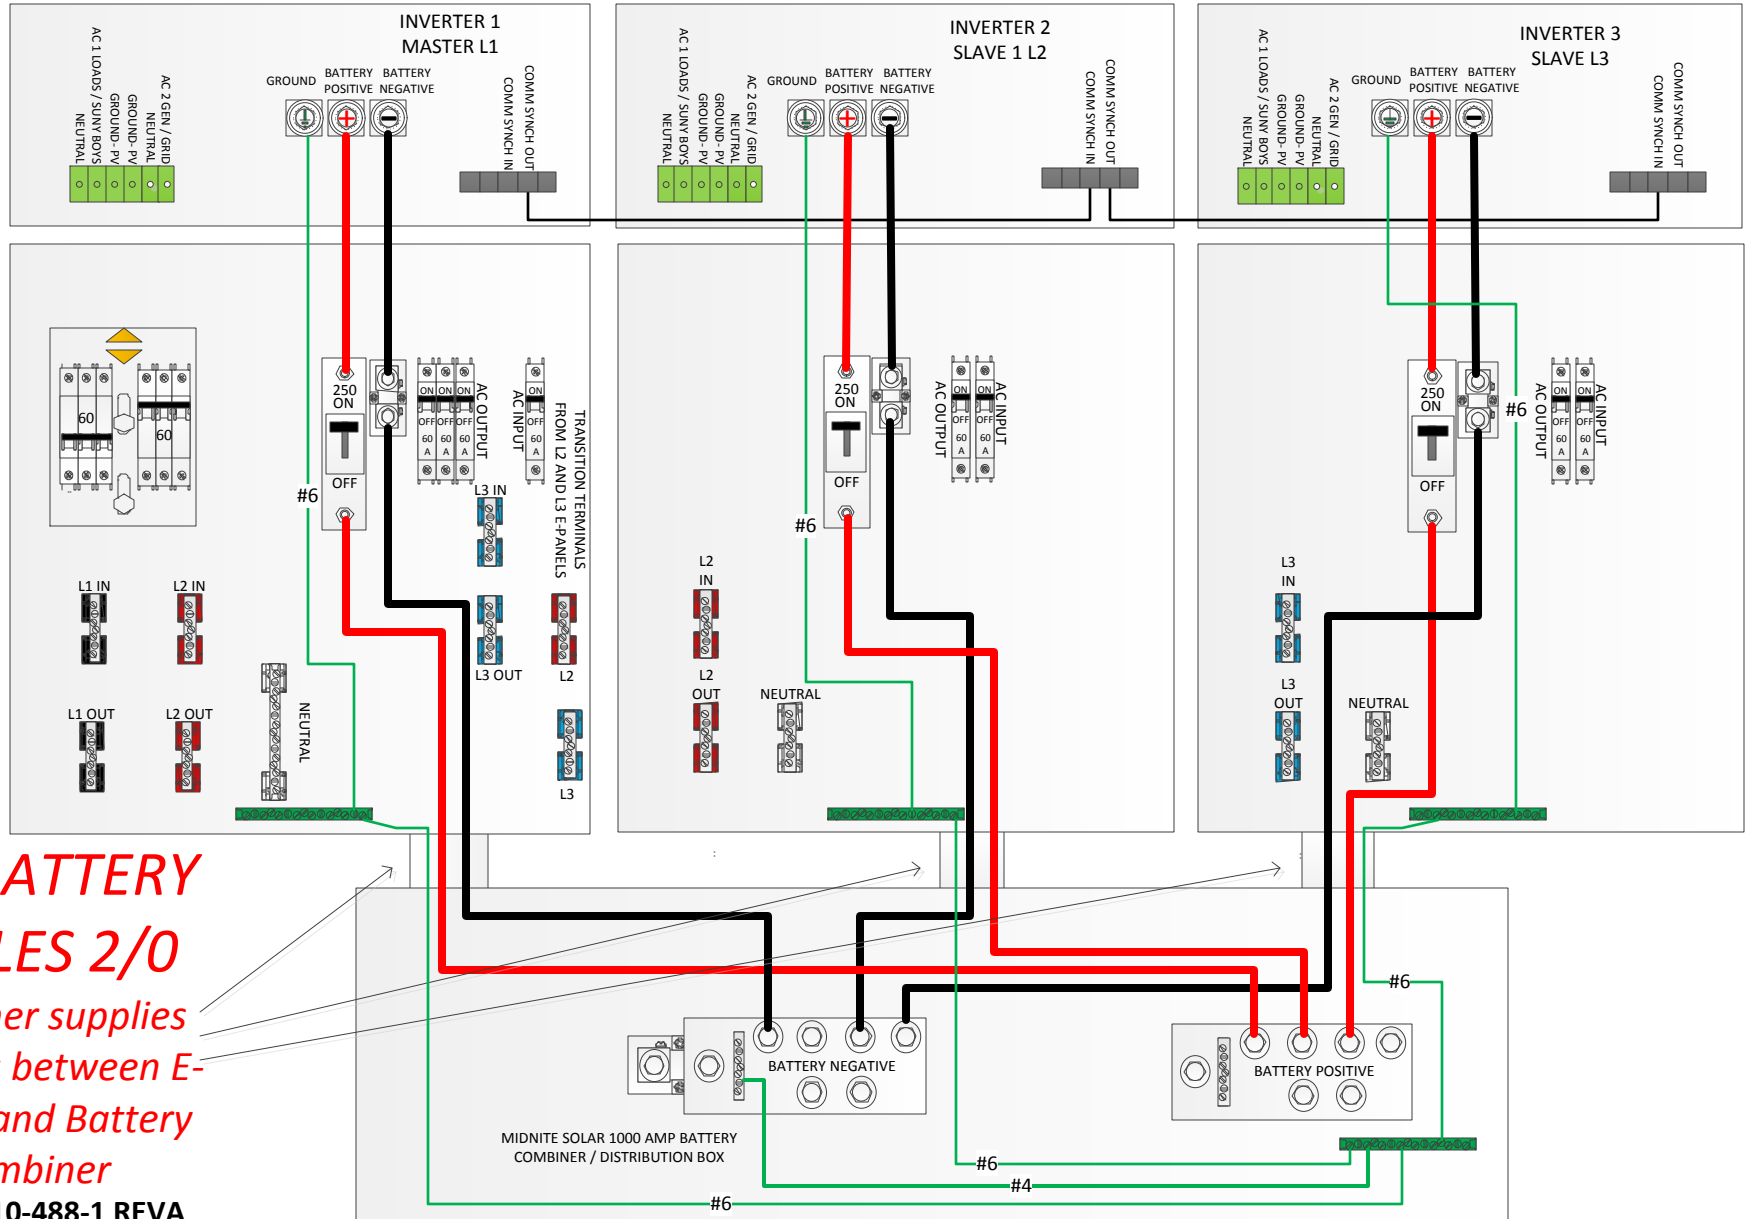

# TRIPLE SUNNY ISLAND 3 PHASE AC COUPLED

## ALL WIRING #6

NOTE: COMMUNICATIONS CABLES SHOWN AT TOP OF E-PANEL FOR CLARITY

Interconnection Conduits with Male adapters, locknuts and bushings supplied by MidNite Solar

NOTE: COMMUNICATIONS CABLES SHOWN AT TOP OF E-PANEL FOR CLARITY

**ALL BATTERY CABLES 2/0**  
 Customer supplies  
 conduits between E-  
 Panels and Battery  
 combiner

10-488-1 REVA