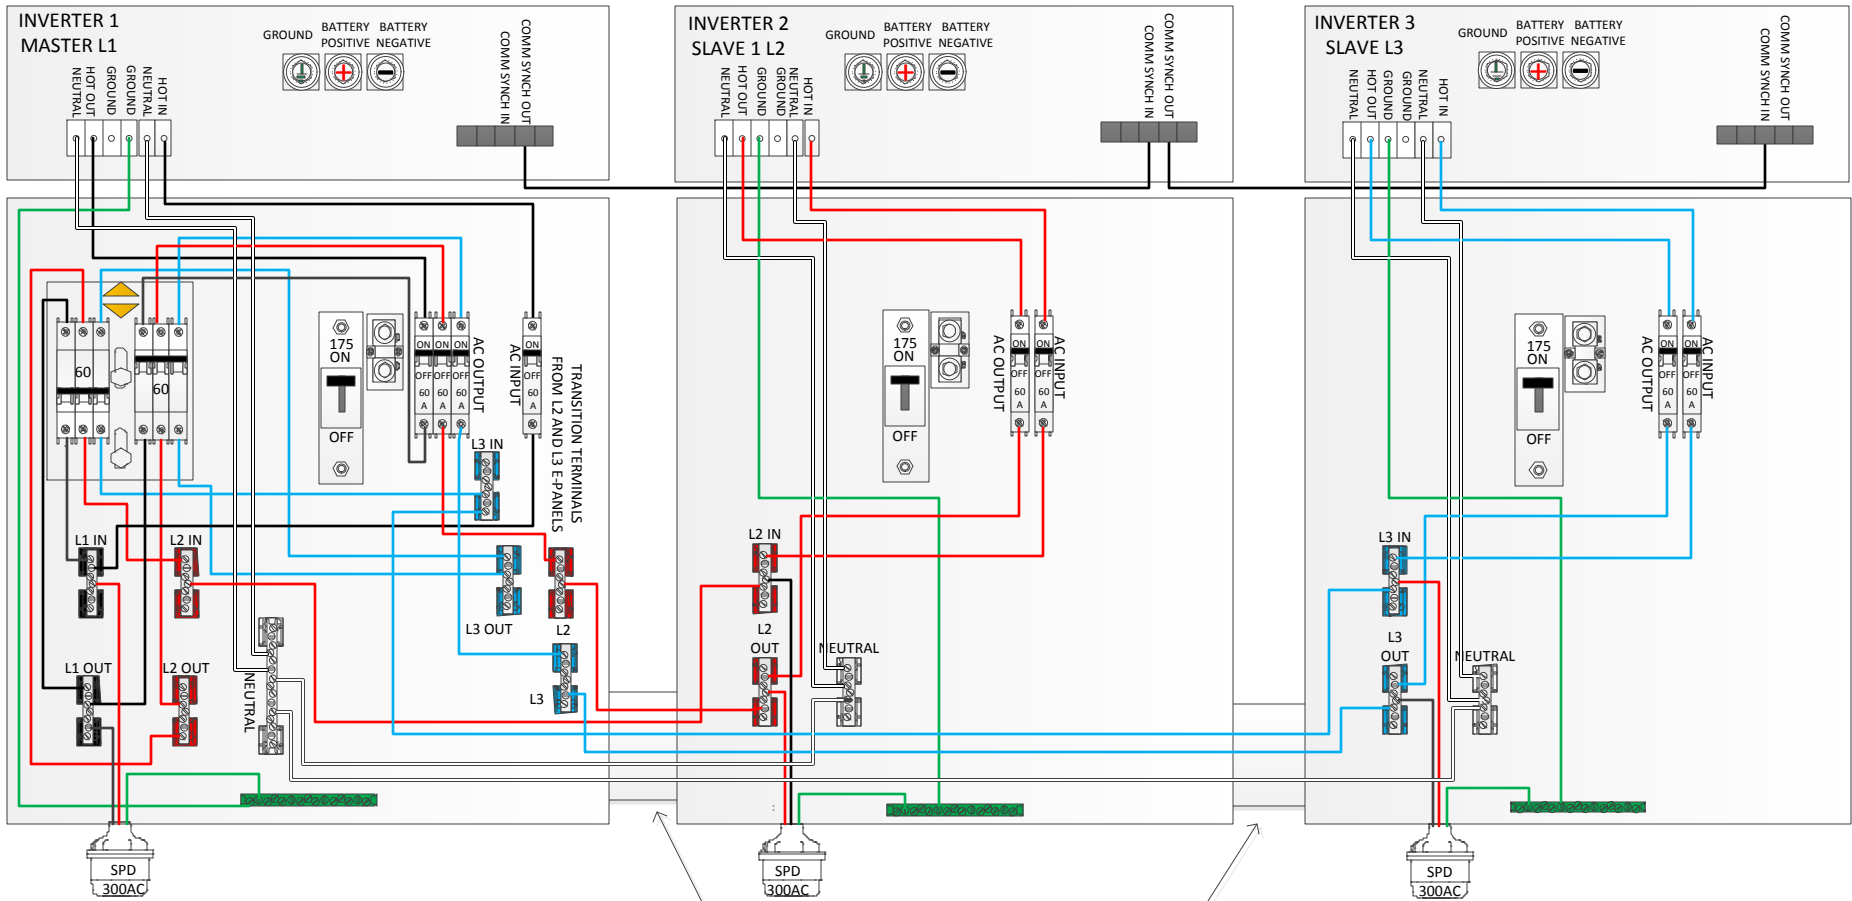

# TRIPLE SUNNY ISLAND 3 PHASE AC COUPLED

## ALL WIRING #6

NOTE: COMMUNICATIONS CABLES SHOWN AT TOP OF E-PANEL FOR CLARITY

Interconnection Conduits with Male adapters, locknuts and bushings supplied by MidNite Solar

NOTE: COMMUNICATIONS CABLES SHOWN AT TOP OF E-PANEL FOR CLARITY

**ALL BATTERY CABLES 2/0**  
 Customer supplies  
 conduits between E-  
 Panels and Battery  
 combiner

10-488-1 REVA