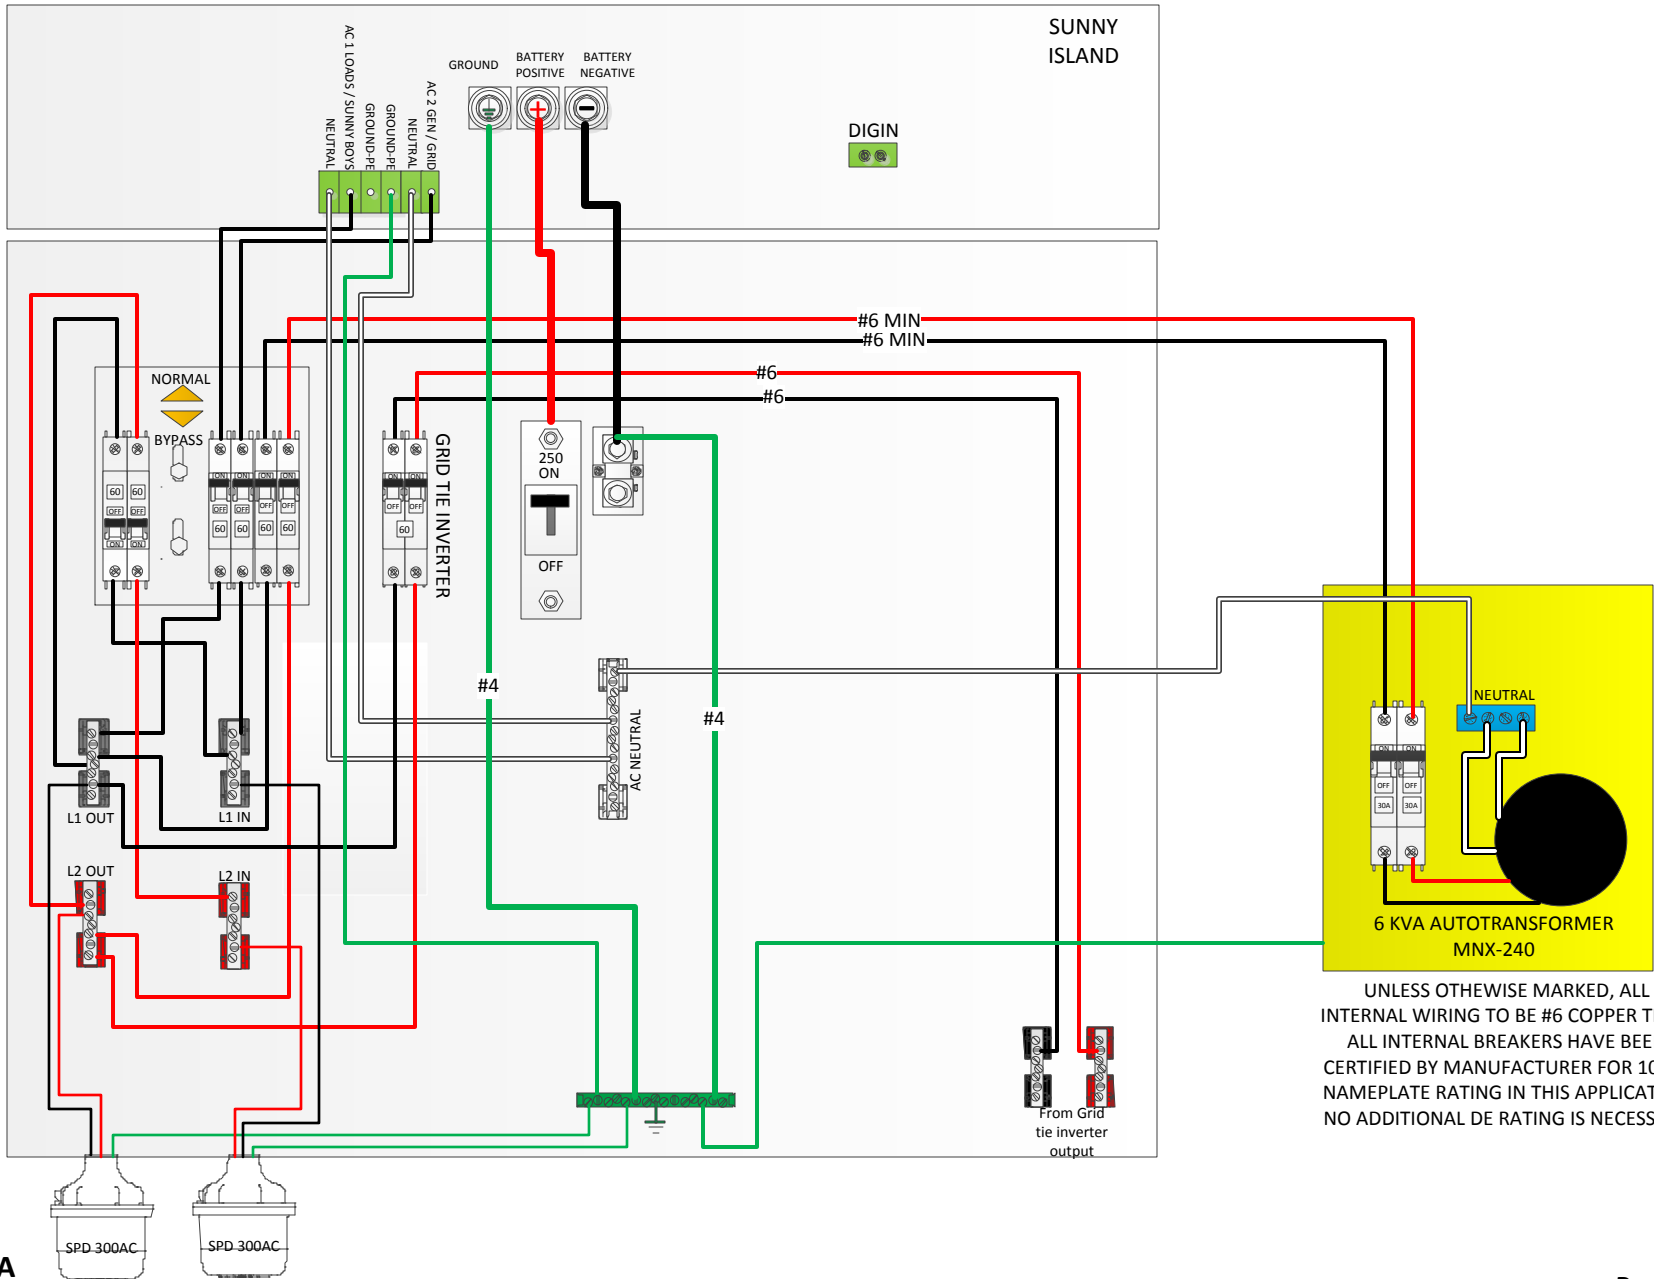

SINGLE SUNNY ISLAND AC COUPLED

Wiring done by MidNite

UNLESS OTHERWISE MARKED, ALL INTERNAL WIRING TO BE #6 COPPER THHN
ALL INTERNAL BREAKERS HAVE BEEN CERTIFIED BY MANUFACTURER FOR 100% NAMEPLATE RATING IN THIS APPLICATION
NO ADDITIONAL DERATING IS NECESSARY

Wiring done by Customer