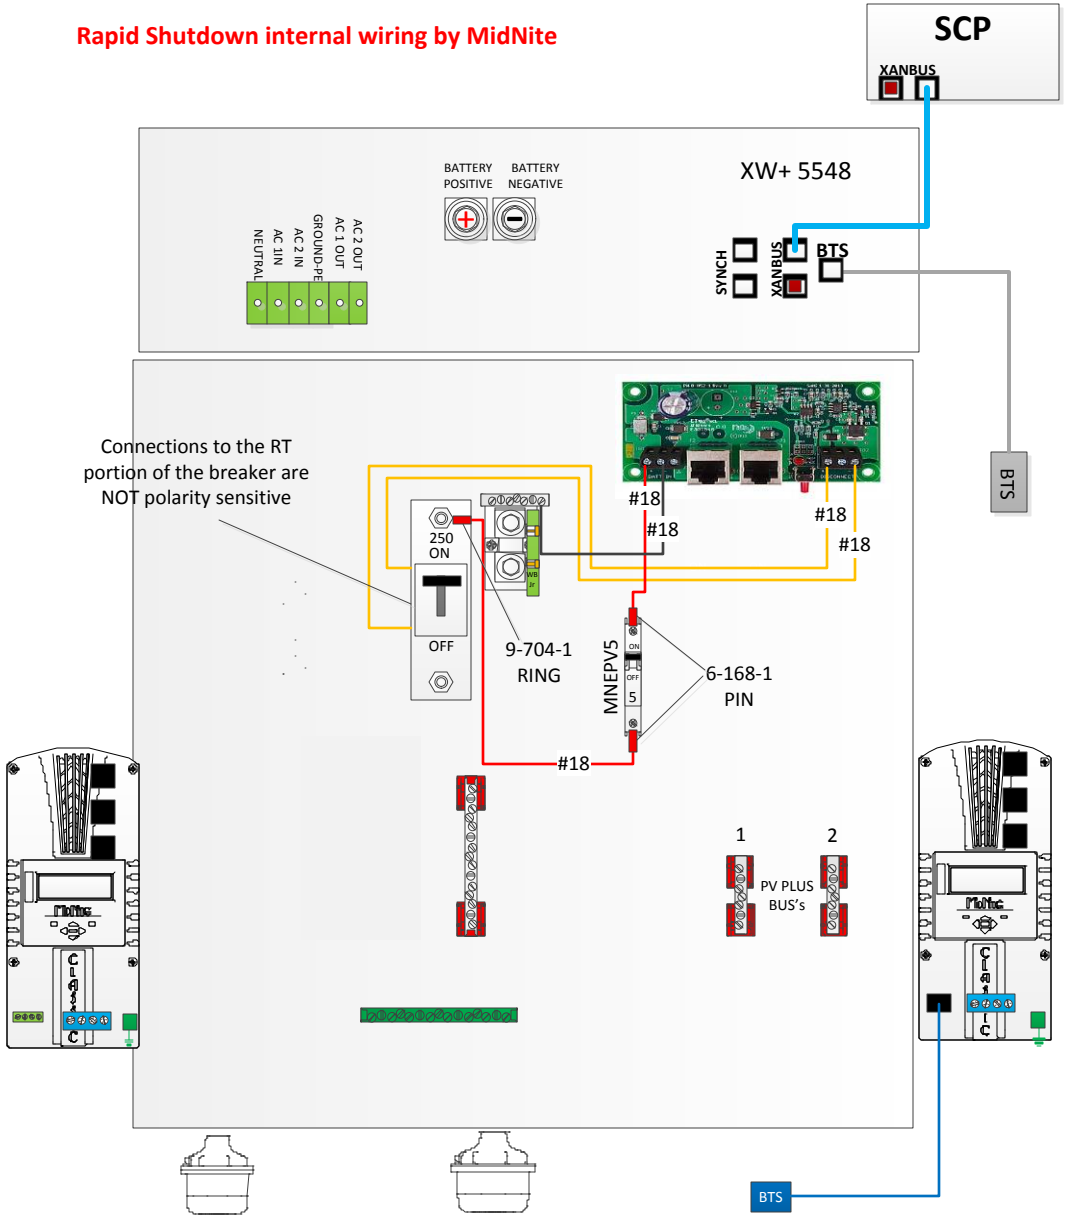

MNXWP5548or6848 WITH 2 CLASSICS AND RSS

MidNite Installed AC wiring

MidNite Installed DC wiring

	BATT BREAKER	PV BREAKER	PV WIRE
CL150	MNEDC100	MNEDC70	#4 AWG
CL200	MNEDC80	MNEDC60-300	#6 AWG
CL250	MNEDC70	MNEDC60-300	#6 AWG

Rapid Shutdown internal wiring by MidNite

Customer Installed AC Wiring

All Wiring to be sized to NEC.

NOTE: REMOVE THIS BOND WIRE WHEN USED ON GRID CONNECTED SYSTEMS

To Ground rod, unless AC system has a ground rod in the Main utility Panel already.