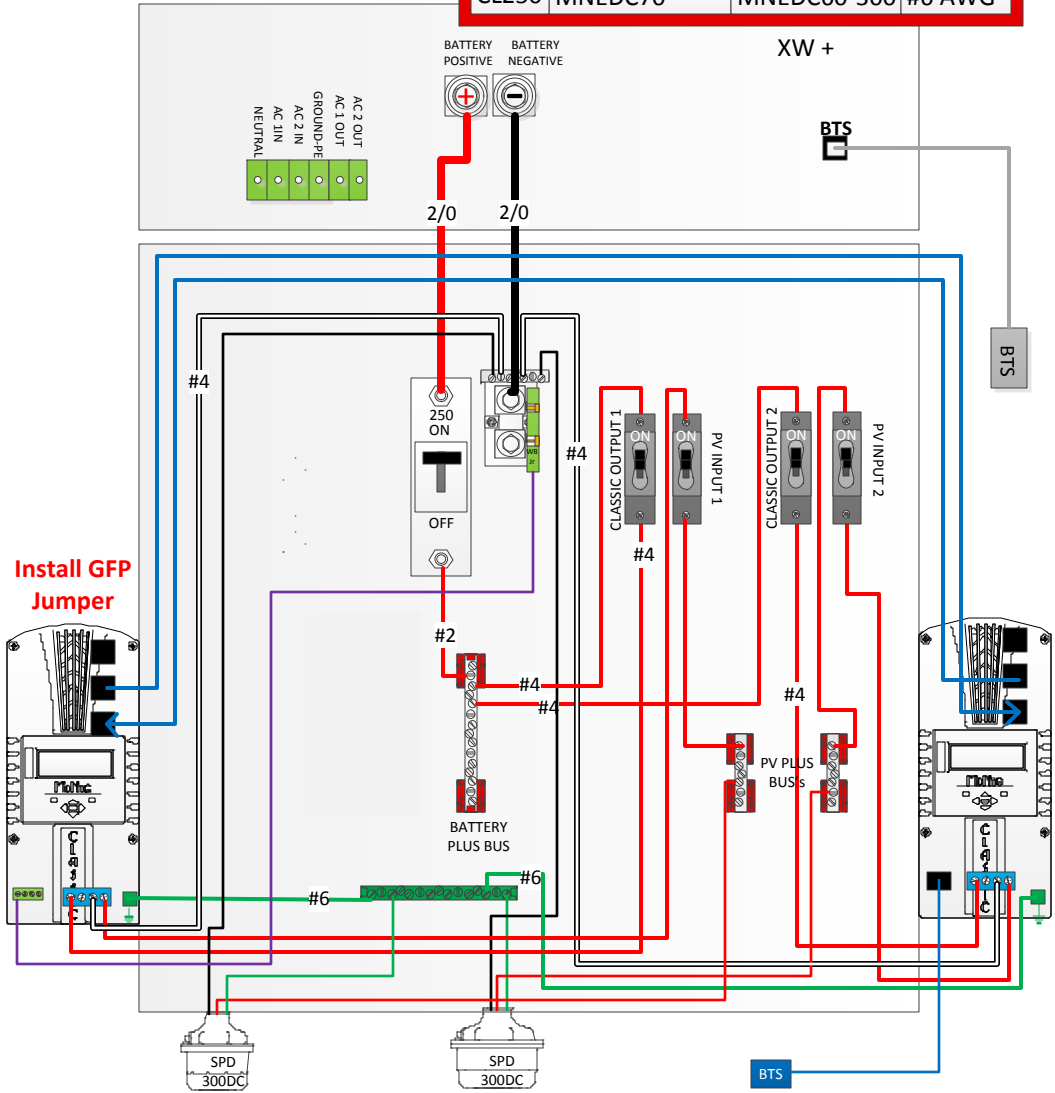

MNXWP5548or6848 WITH 2 CLASSICS AND RSS

MidNite Installed AC wiring

MidNite Installed DC wiring

	BATT BREAKER	PV BREAKER	PV WIRE
CL150	MNEDC100	MNEDC70	#4 AWG
CL200	MNEDC80	MNEDC60-300	#6 AWG
CL250	MNEDC70	MNEDC60-300	#6 AWG

Rapid Shutdown internal wiring by MidNite

Customer Installed AC Wiring

All Wiring to be sized to NEC.

NOTE: REMOVE THIS BOND WIRE WHEN USED ON GRID CONNECTED SYSTEMS

To Ground rod, unless AC system has a ground rod in the Main utility Panel already.