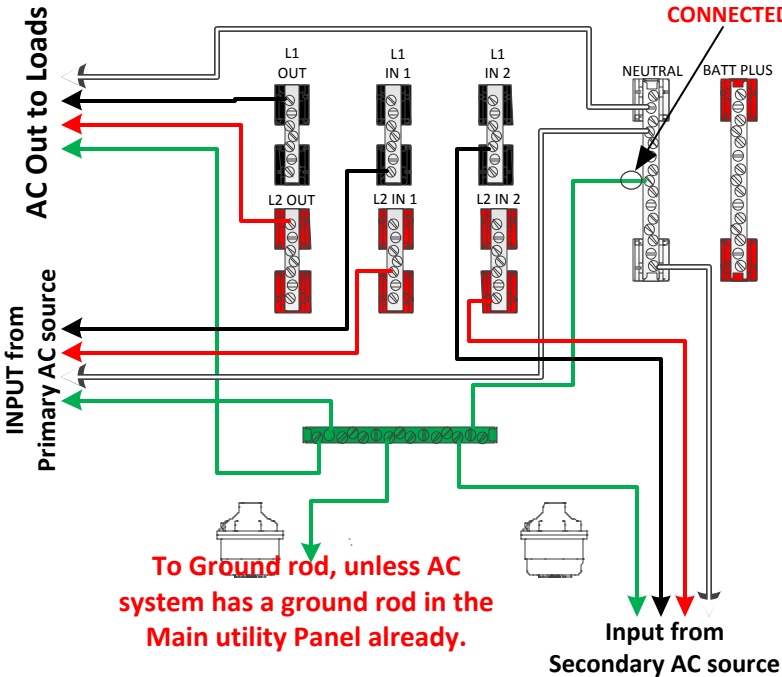

Rapid Shutdown internal wiring by MidNite

Customer Installed AC Wiring

All Wiring to be sized to NEC.

NOTE: REMOVE THIS BOND WIRE WHEN USED ON GRID CONNECTED SYSTEMS

To Ground rod, unless AC system has a ground rod in the Main utility Panel already.