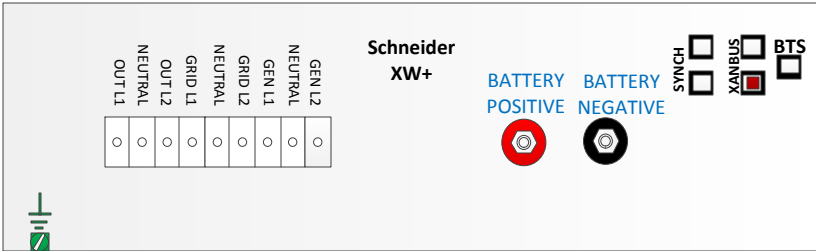

MNXWP5548or6848 WITH 2 CLASSICS AND RSS

MidNite Installed AC wiring

MidNite Installed DC wiring

	BATT BREAKER	PV BREAKER	PV WIRE
CL150	MNEDC100	MNEDC70	#4 AWG
CL200	MNEDC80	MNEDC60-300	#6 AWG
CL250	MNEDC70	MNEDC60-300	#6 AWG

Rapid Shutdown internal wiring by MidNite

Customer Installed AC Wiring

All Wiring to be sized to NEC.

NOTE: REMOVE THIS BOND WIRE WHEN USED ON GRID CONNECTED SYSTEMS

To Ground rod, unless AC system has a ground rod in the Main utility Panel already.