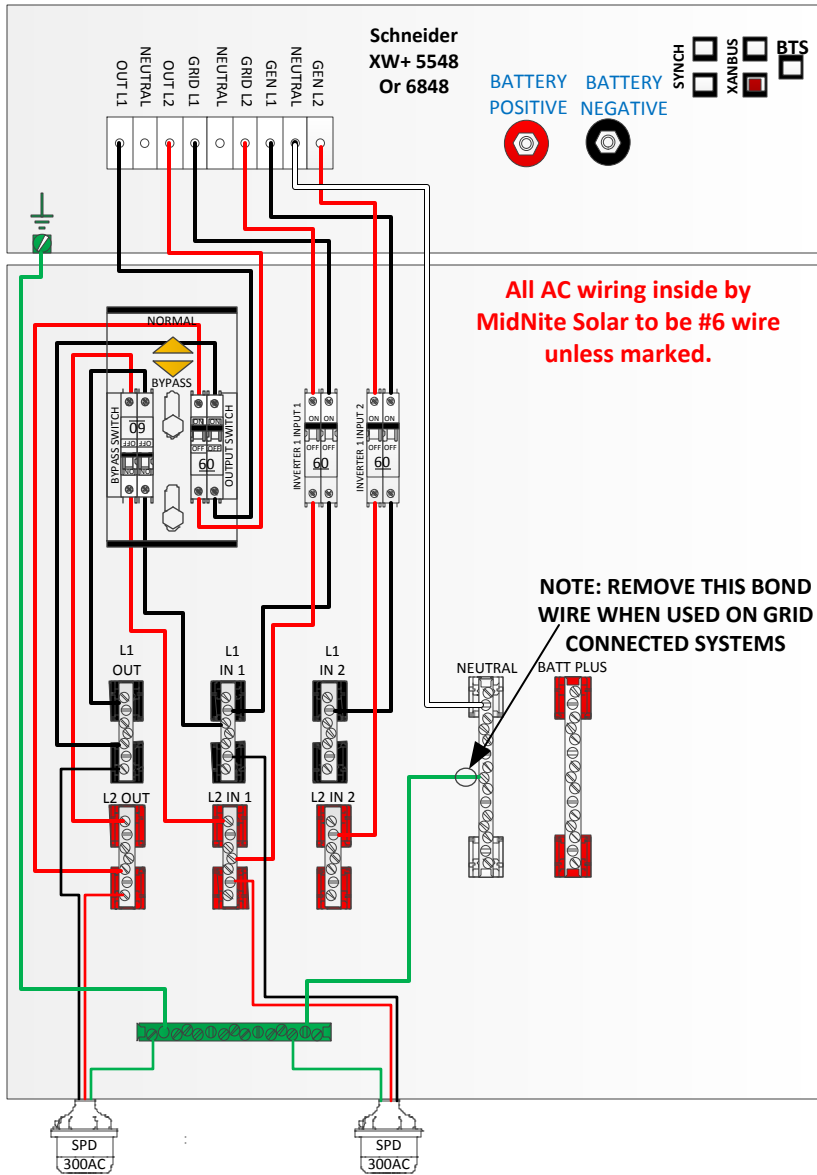

MNXWP5548or6848 WITH 2 CLASSICS AND RSS

MidNite Installed AC wiring

MidNite Installed DC wiring

	BATT BREAKER	PV BREAKER	PV WIRE
CL150	MNEDC100	MNEDC70	#4 AWG
CL200	MNEDC80	MNEDC60-300	#6 AWG
CL250	MNEDC70	MNEDC60-300	#6 AWG

Rapid Shutdown internal wiring by MidNite

Customer Installed AC Wiring

All Wiring to be sized to NEC.

NOTE: REMOVE THIS BOND WIRE WHEN USED ON GRID CONNECTED SYSTEMS

To Ground rod, unless AC system has a ground rod in the Main utility Panel already.