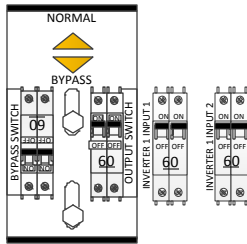

MNXWP5548or6848 WITH 2 CLASSICS AND RSS

MidNite Installed AC wiring

MidNite Installed DC wiring

	BATT BREAKER	PV BREAKER	PV WIRE
CL150	MNEDC100	MNEDC70	#4 AWG
CL200	MNEDC80	MNEDC60-300	#6 AWG
CL250	MNEDC70	MNEDC60-300	#6 AWG

Rapid Shutdown internal wiring by MidNite

Customer Installed AC Wiring

All Wiring to be sized to NEC.

NOTE: REMOVE THIS BOND WIRE WHEN USED ON GRID CONNECTED SYSTEMS

To Ground rod, unless AC system has a ground rod in the Main utility Panel already.