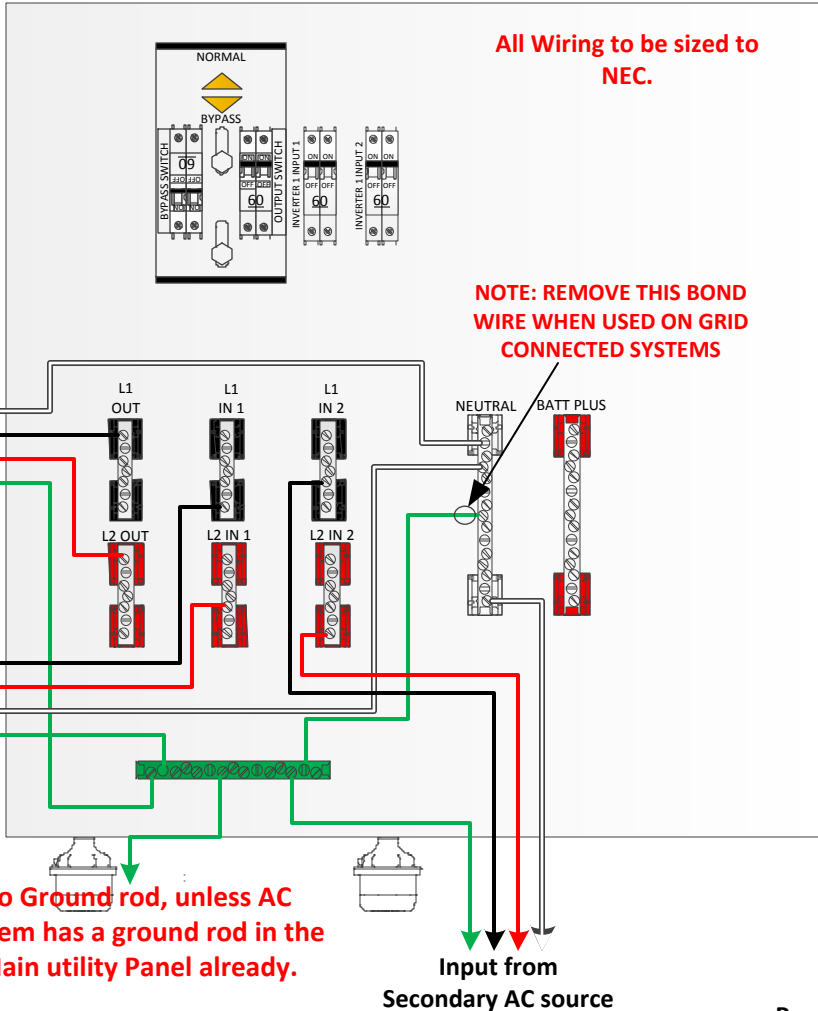

MNXWP5548or6848

MidNite Installed AC wiring

Customer Installed AC Wiring

Customer Installed DC wiring