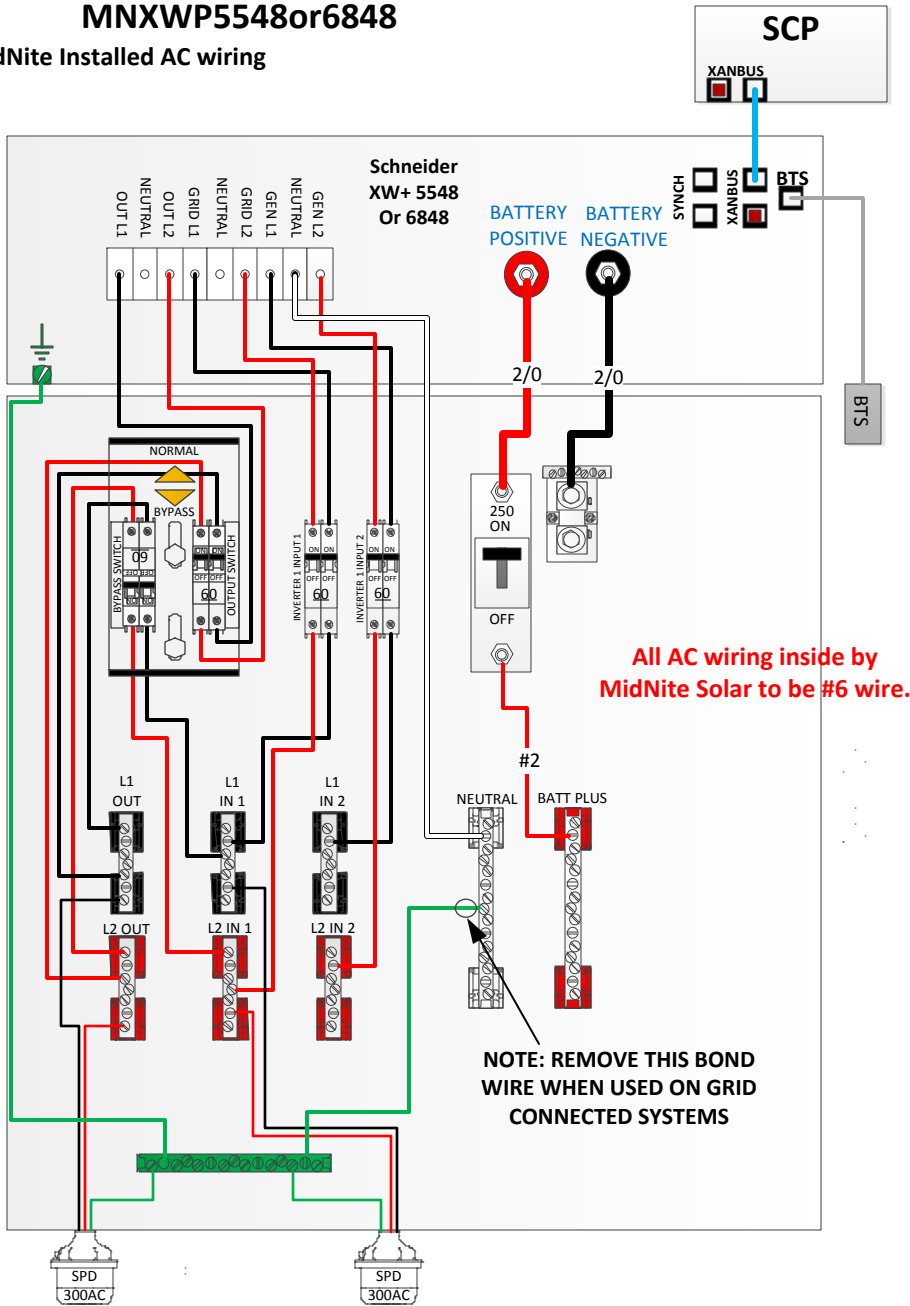

MNXWP5548or6848

MidNite Installed AC wiring

Customer Installed AC Wiring

Customer Installed DC wiring