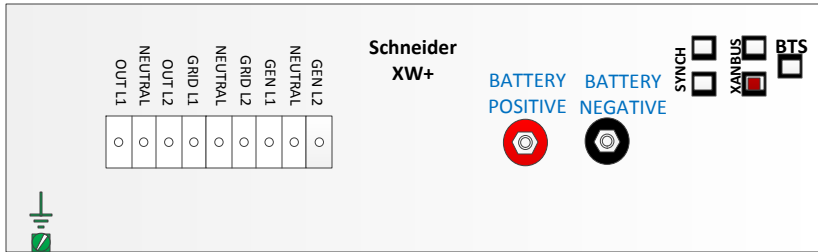

MNXWP5548or6848

MidNite Installed AC wiring

Customer Installed AC Wiring

Customer Installed DC wiring