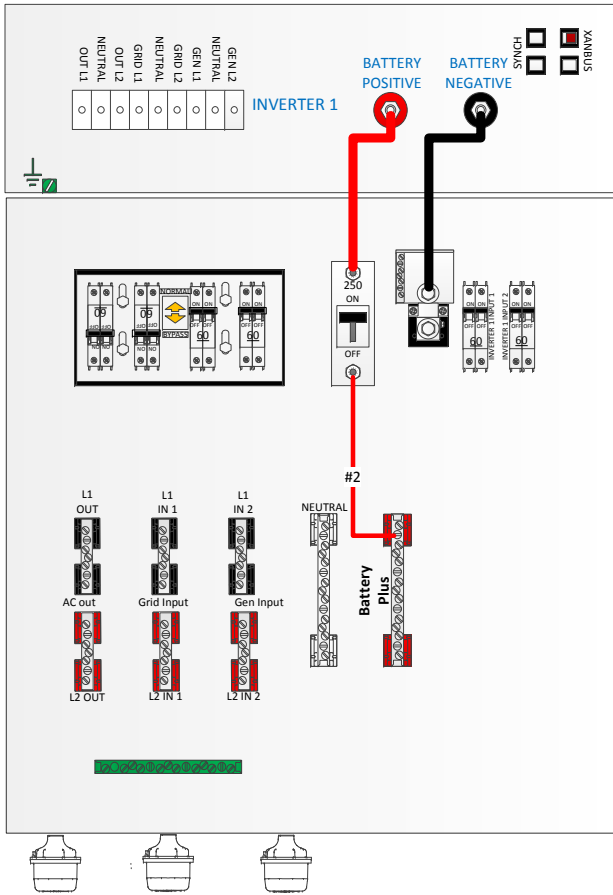

	BATT BREAKER	PV BREAKER	PV WIRE
CL150	MNEDC100	MNEDC70	#4 AWG
CL200	MNEDC80	MNEDC60-300	#6 AWG
CL250	MNEDC70	MNEDC60-300	#6 AWG

Classic and DC Wiring Done by Midnite

WIRING DONE BY CUSTOMER