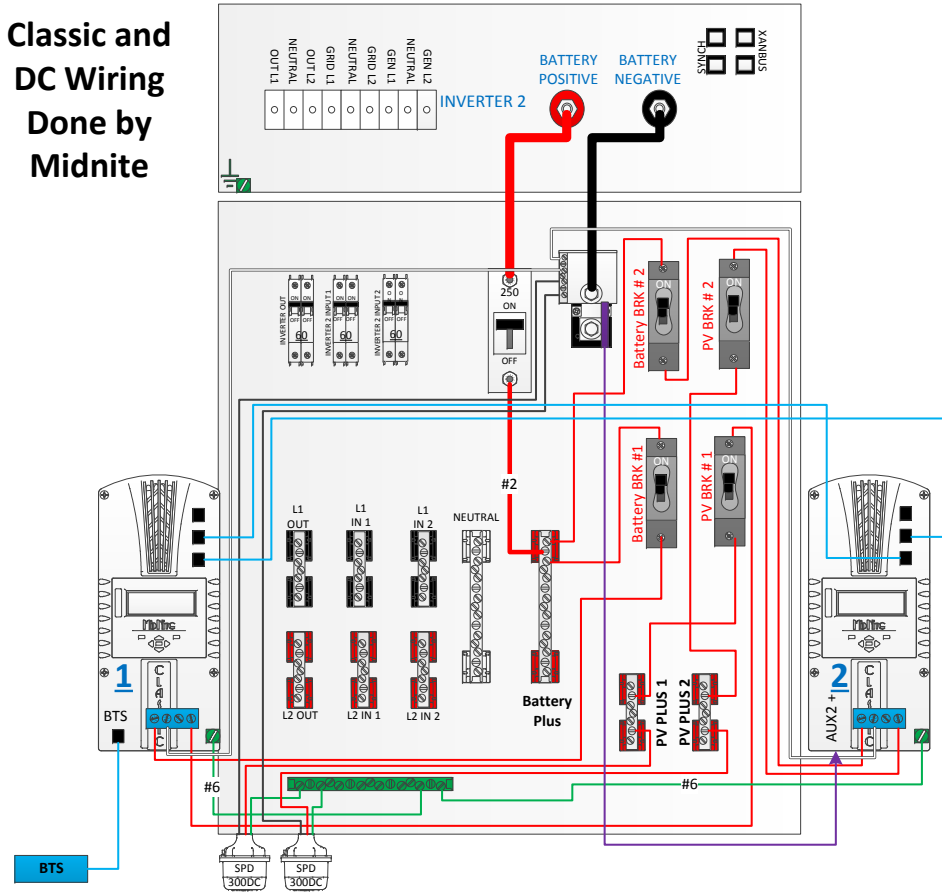

	BATT BREAKER	PV BREAKER	PV WIRE
CL150	MNEDC100	MNEDC70	#4 AWG
CL200	MNEDC80	MNEDC60-300	#6 AWG
CL250	MNEDC70	MNEDC60-300	#6 AWG

Classic and DC Wiring Done by Midnite

WIRING DONE BY CUSTOMER