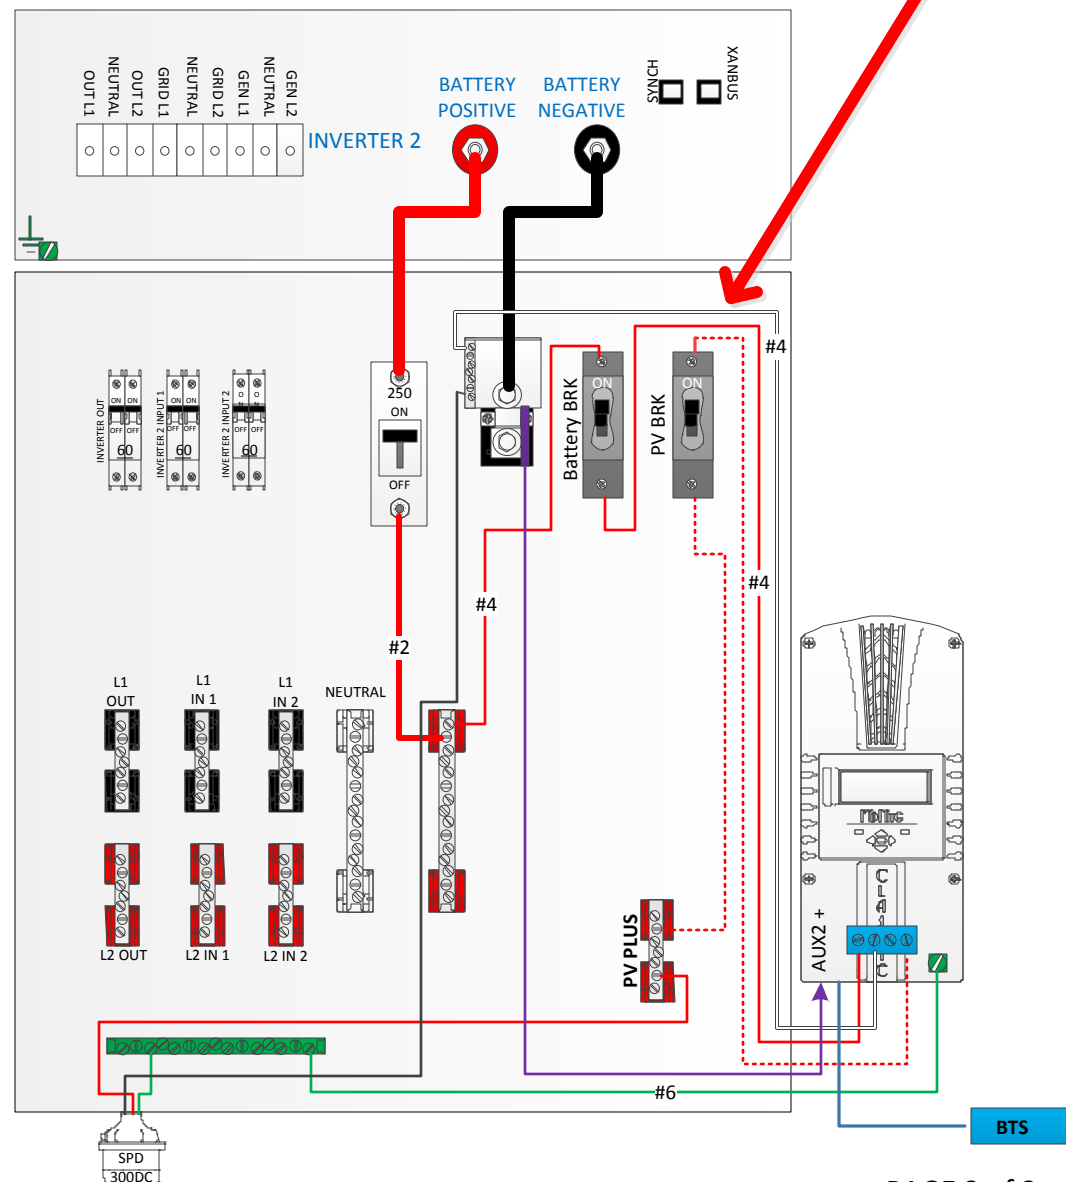

10-407-1 REVA Dual Schneider XW, XW+ and WX PRO with 1 Classic

10-407-1 REVA Dual Schneider XW, XW+ and WX PRO with 1 Classic

	BATT BREAKER	PV BREAKER	PV WIRE
CL150	MNEDC100	MNEDC70	#4 AWG
CL200	MNEDC80	MNEDC60-300	#6 AWG
CL250	MNEDC70	MNEDC60-300	#6 AWG

10-407-1 REVA Dual Schneider XW, XW+ and WX PRO with 1 Classic