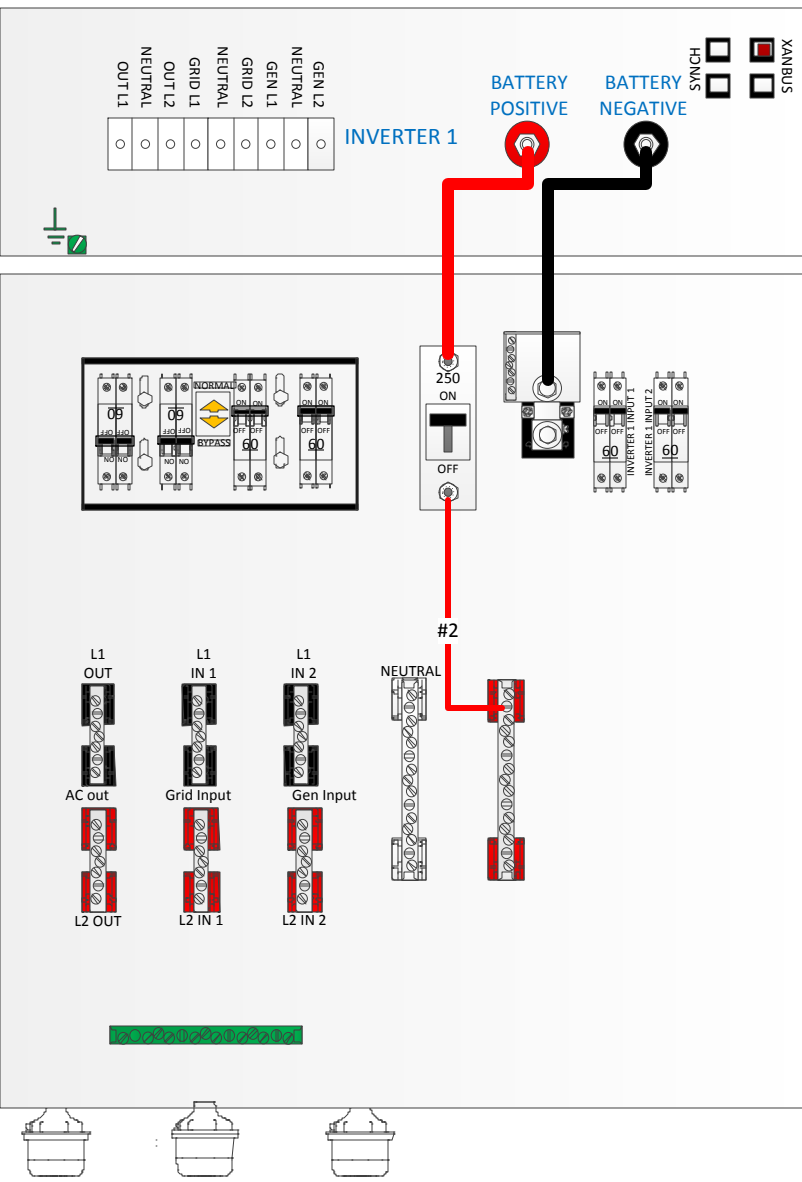

10-407-1 REVA Dual Schneider XW, XW+ and WX PRO with 1 Classic

10-407-1 REVA Dual Schneider XW, XW+ and WX PRO with 1 Classic

	BATT BREAKER	PV BREAKER	PV WIRE
CL150	MNEDC100	MNEDC70	#4 AWG
CL200	MNEDC80	MNEDC60-300	#6 AWG
CL250	MNEDC70	MNEDC60-300	#6 AWG

10-407-1 REVA Dual Schneider XW, XW+ and WX PRO with 1 Classic