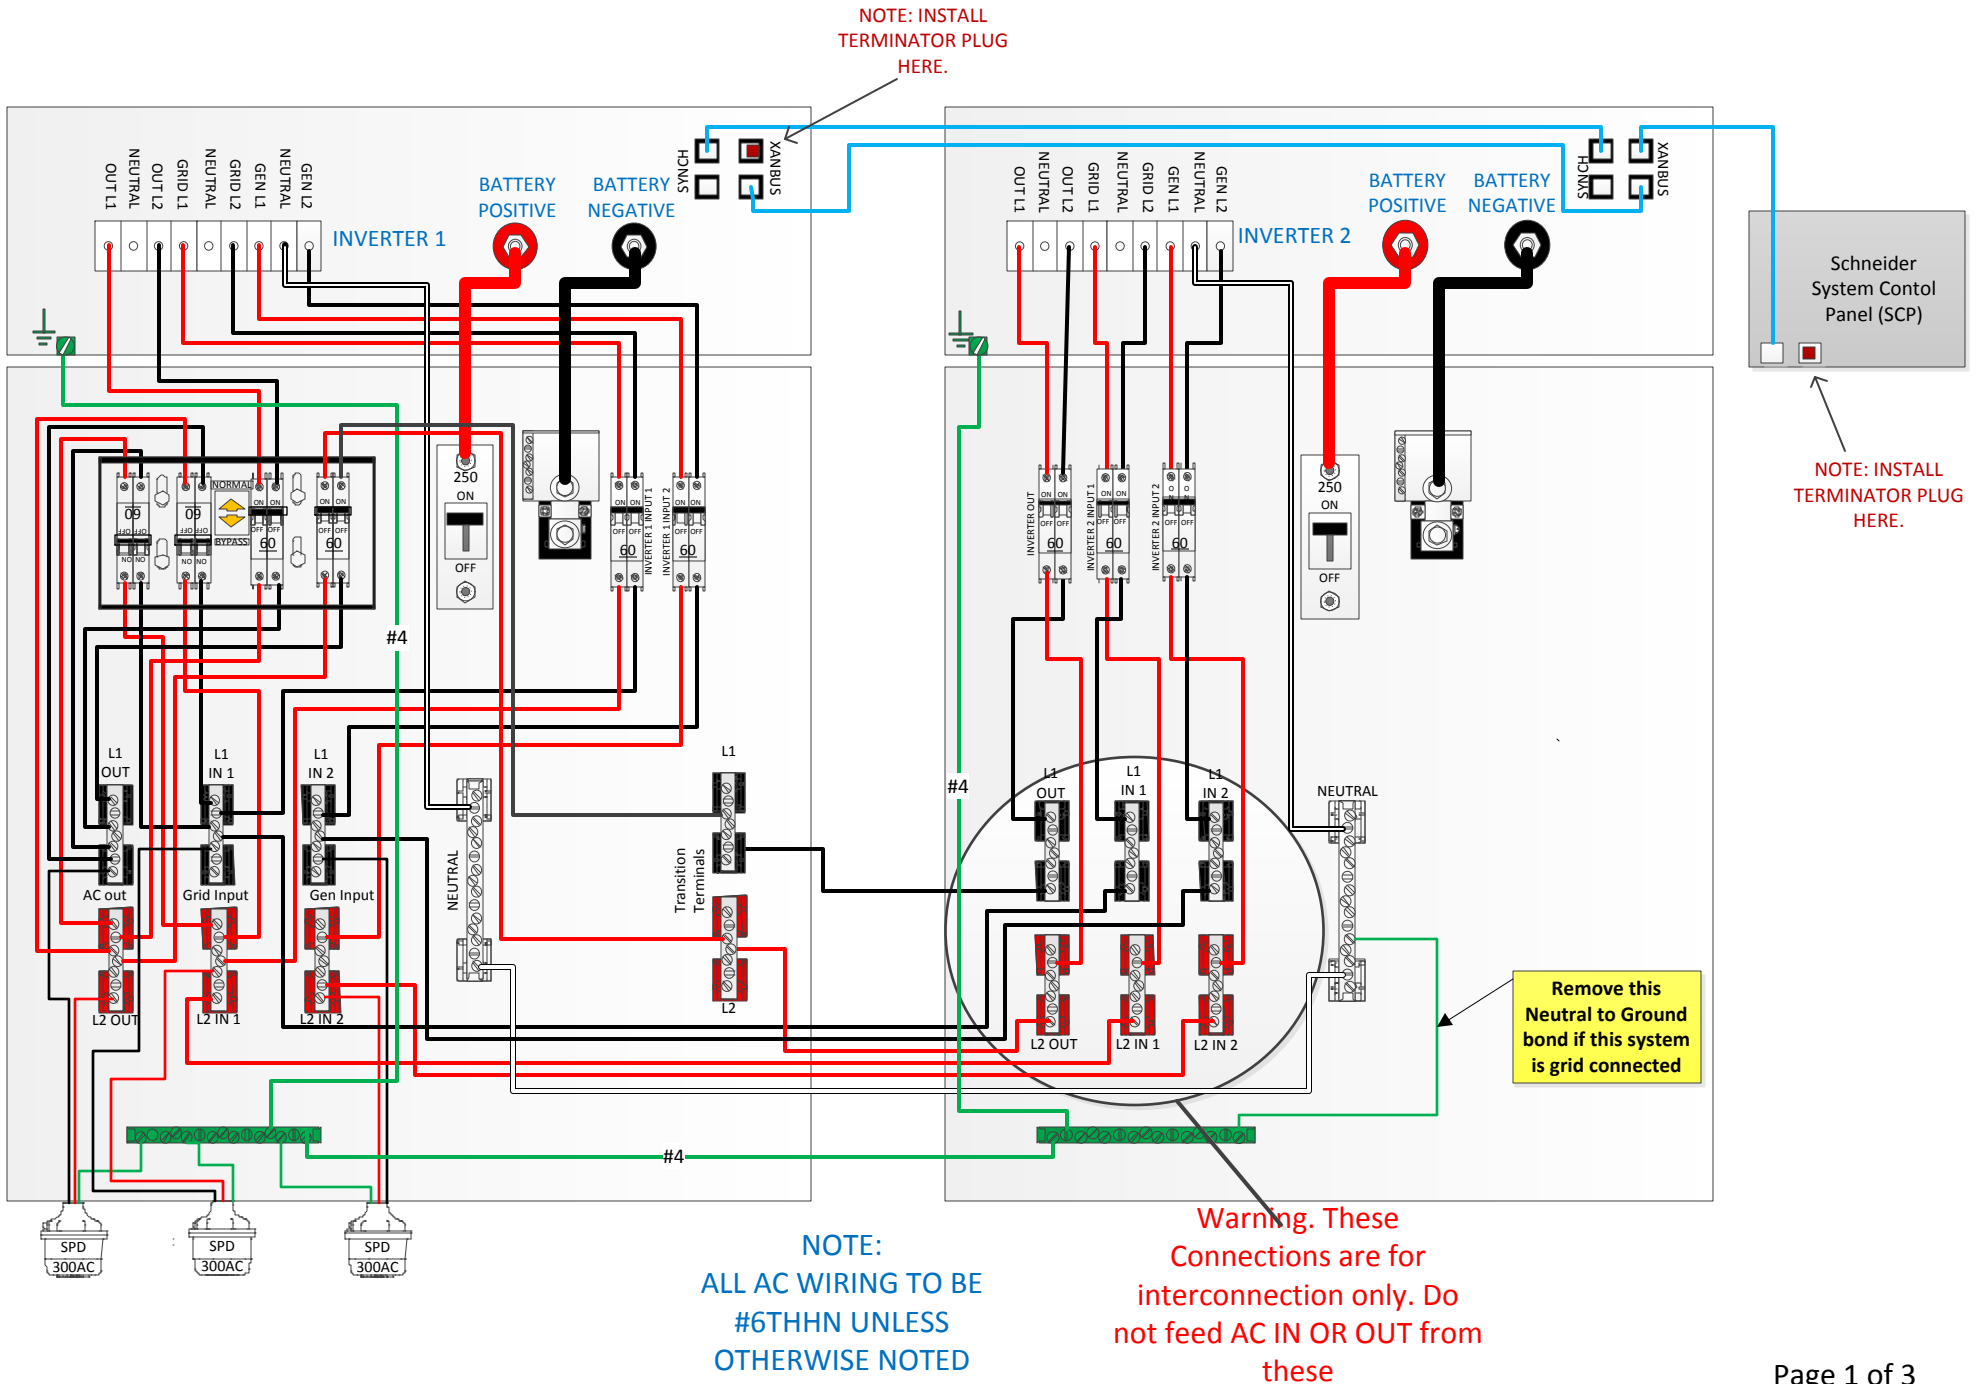

10-407-1 REVA Dual Schneider XW, XW+ and WX PRO with 1 Classic

10-407-1 REVA Dual Schneider XW, XW+ and WX PRO with 1 Classic

	BATT BREAKER	PV BREAKER	PV WIRE
CL150	MNEDC100	MNEDC70	#4 AWG
CL200	MNEDC80	MNEDC60-300	#6 AWG
CL250	MNEDC70	MNEDC60-300	#6 AWG

10-407-1 REVA Dual Schneider XW, XW+ and WX PRO with 1 Classic