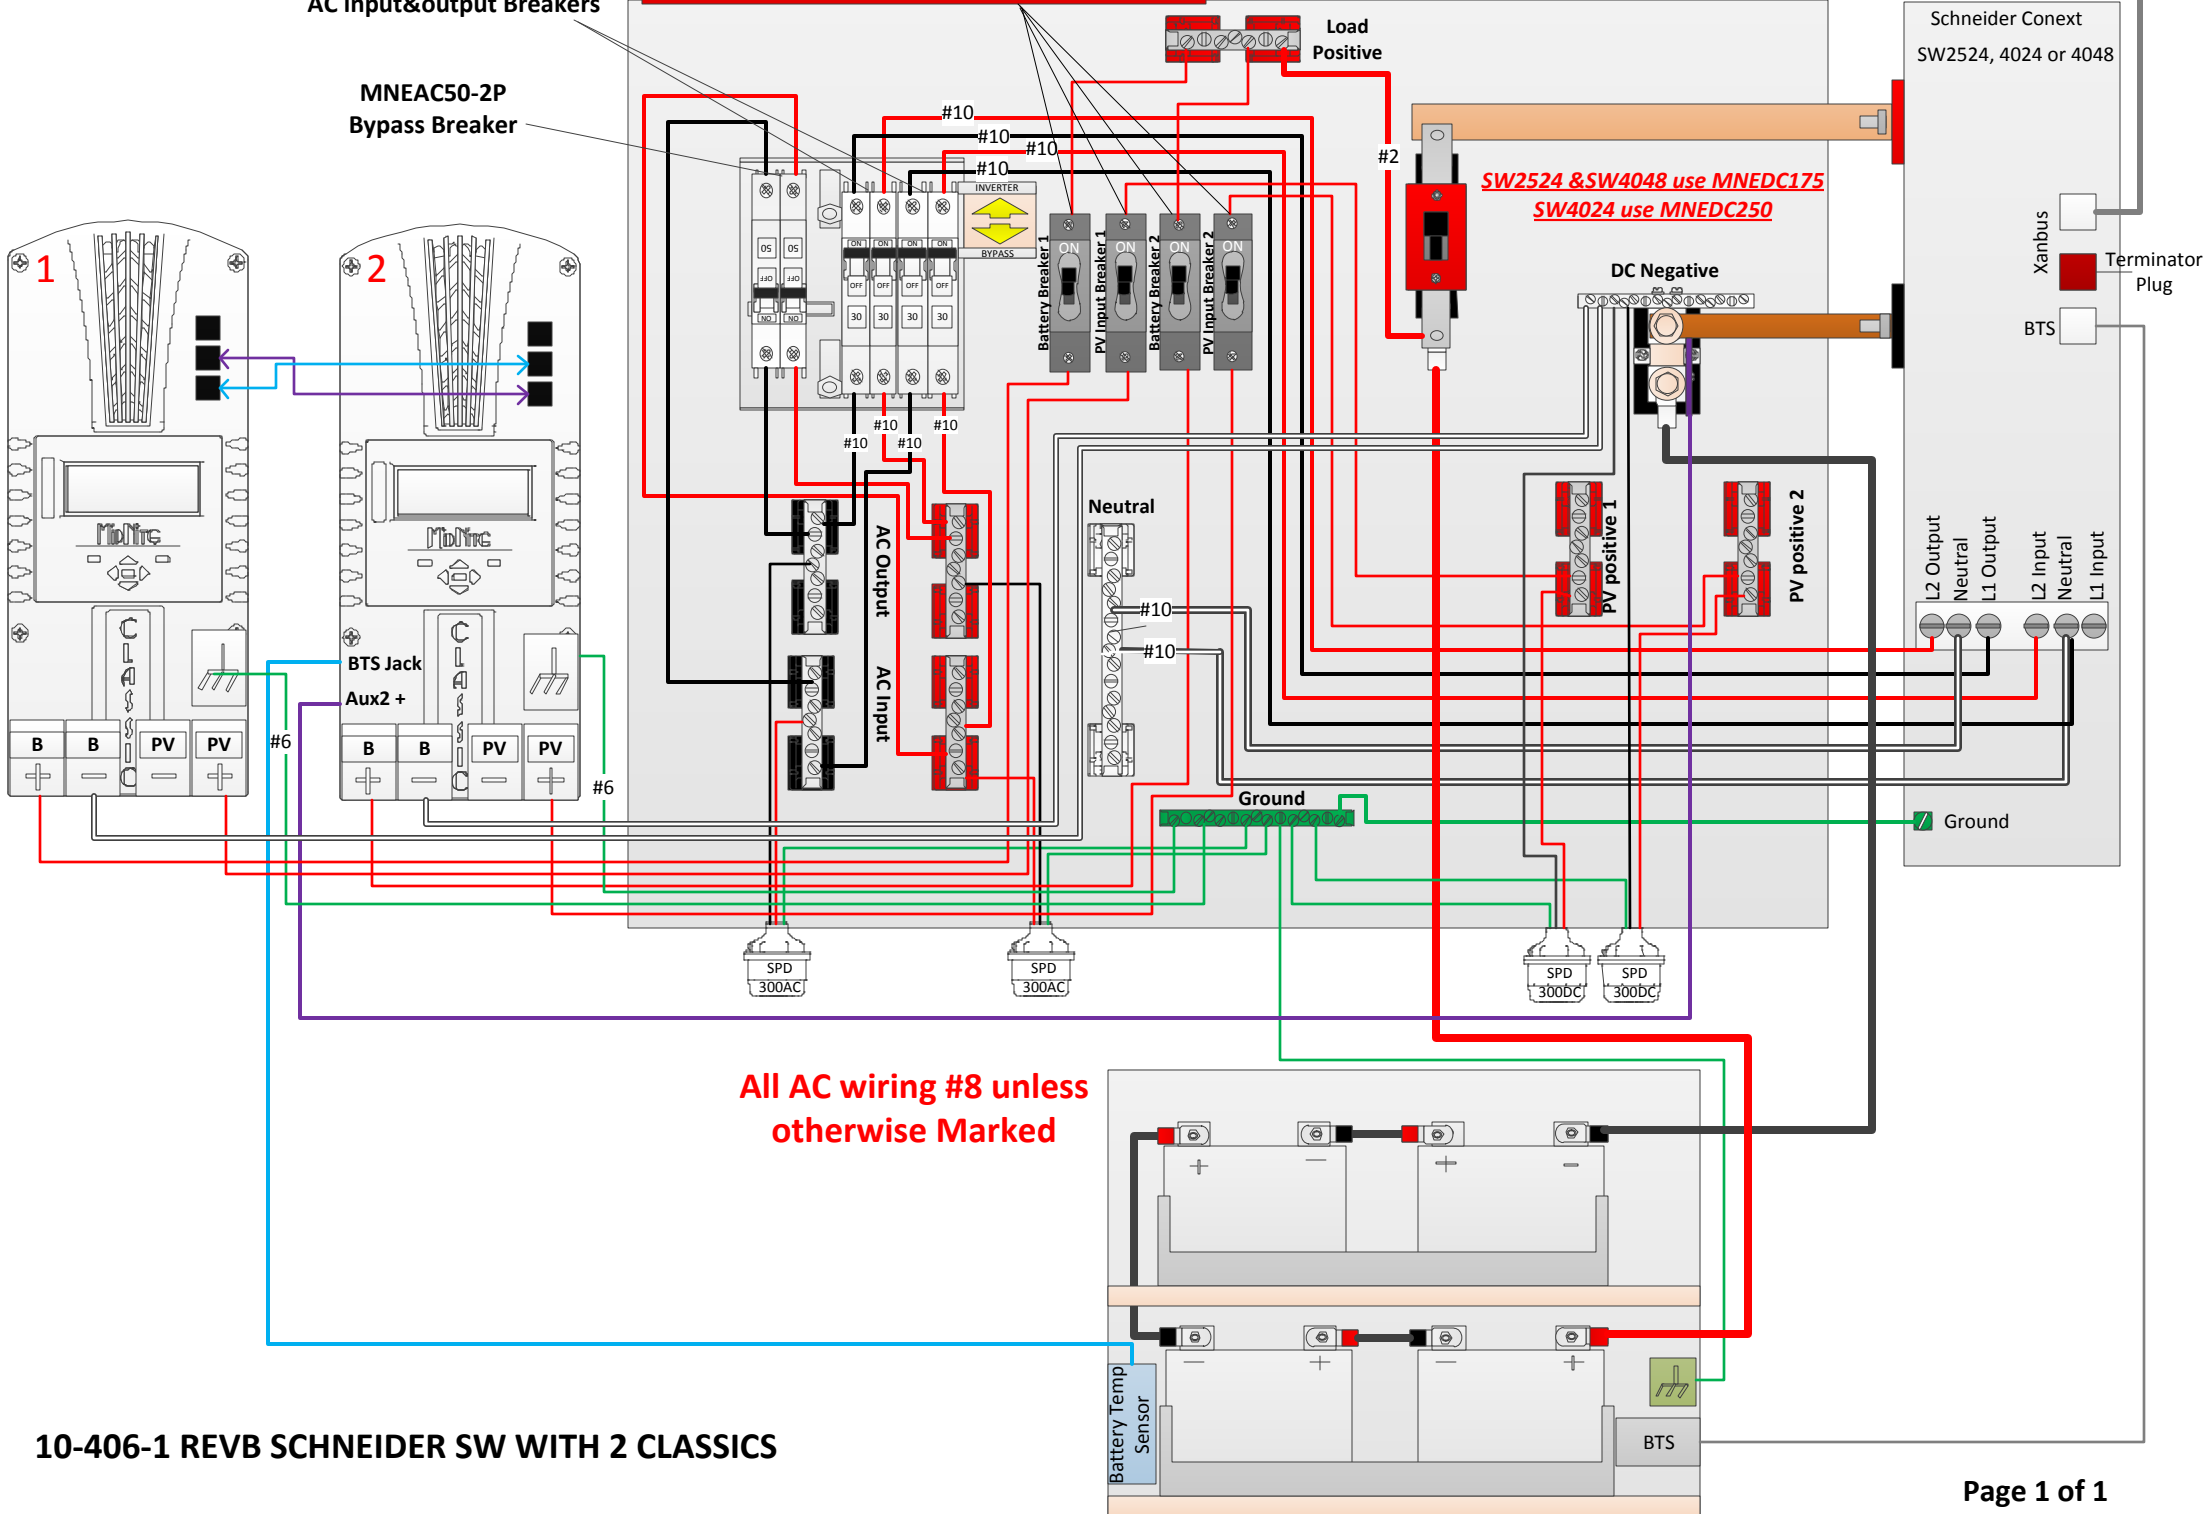

	BATT BREAKER	PV BREAKER	PV WIRE
CL150	MNEDC100	MNEDC70	#4 AWG
CL200	MNEDC80	MNEDC60-300	#6 AWG
CL250	MNEDC70	MNEDC60-300	#6 AWG

Schneider
System Control
Panel (SCP)

MNEAC30-2P
AC input&output Breakers

MNEAC50-2P
Bypass Breaker

All AC wiring #8 unless
otherwise Marked