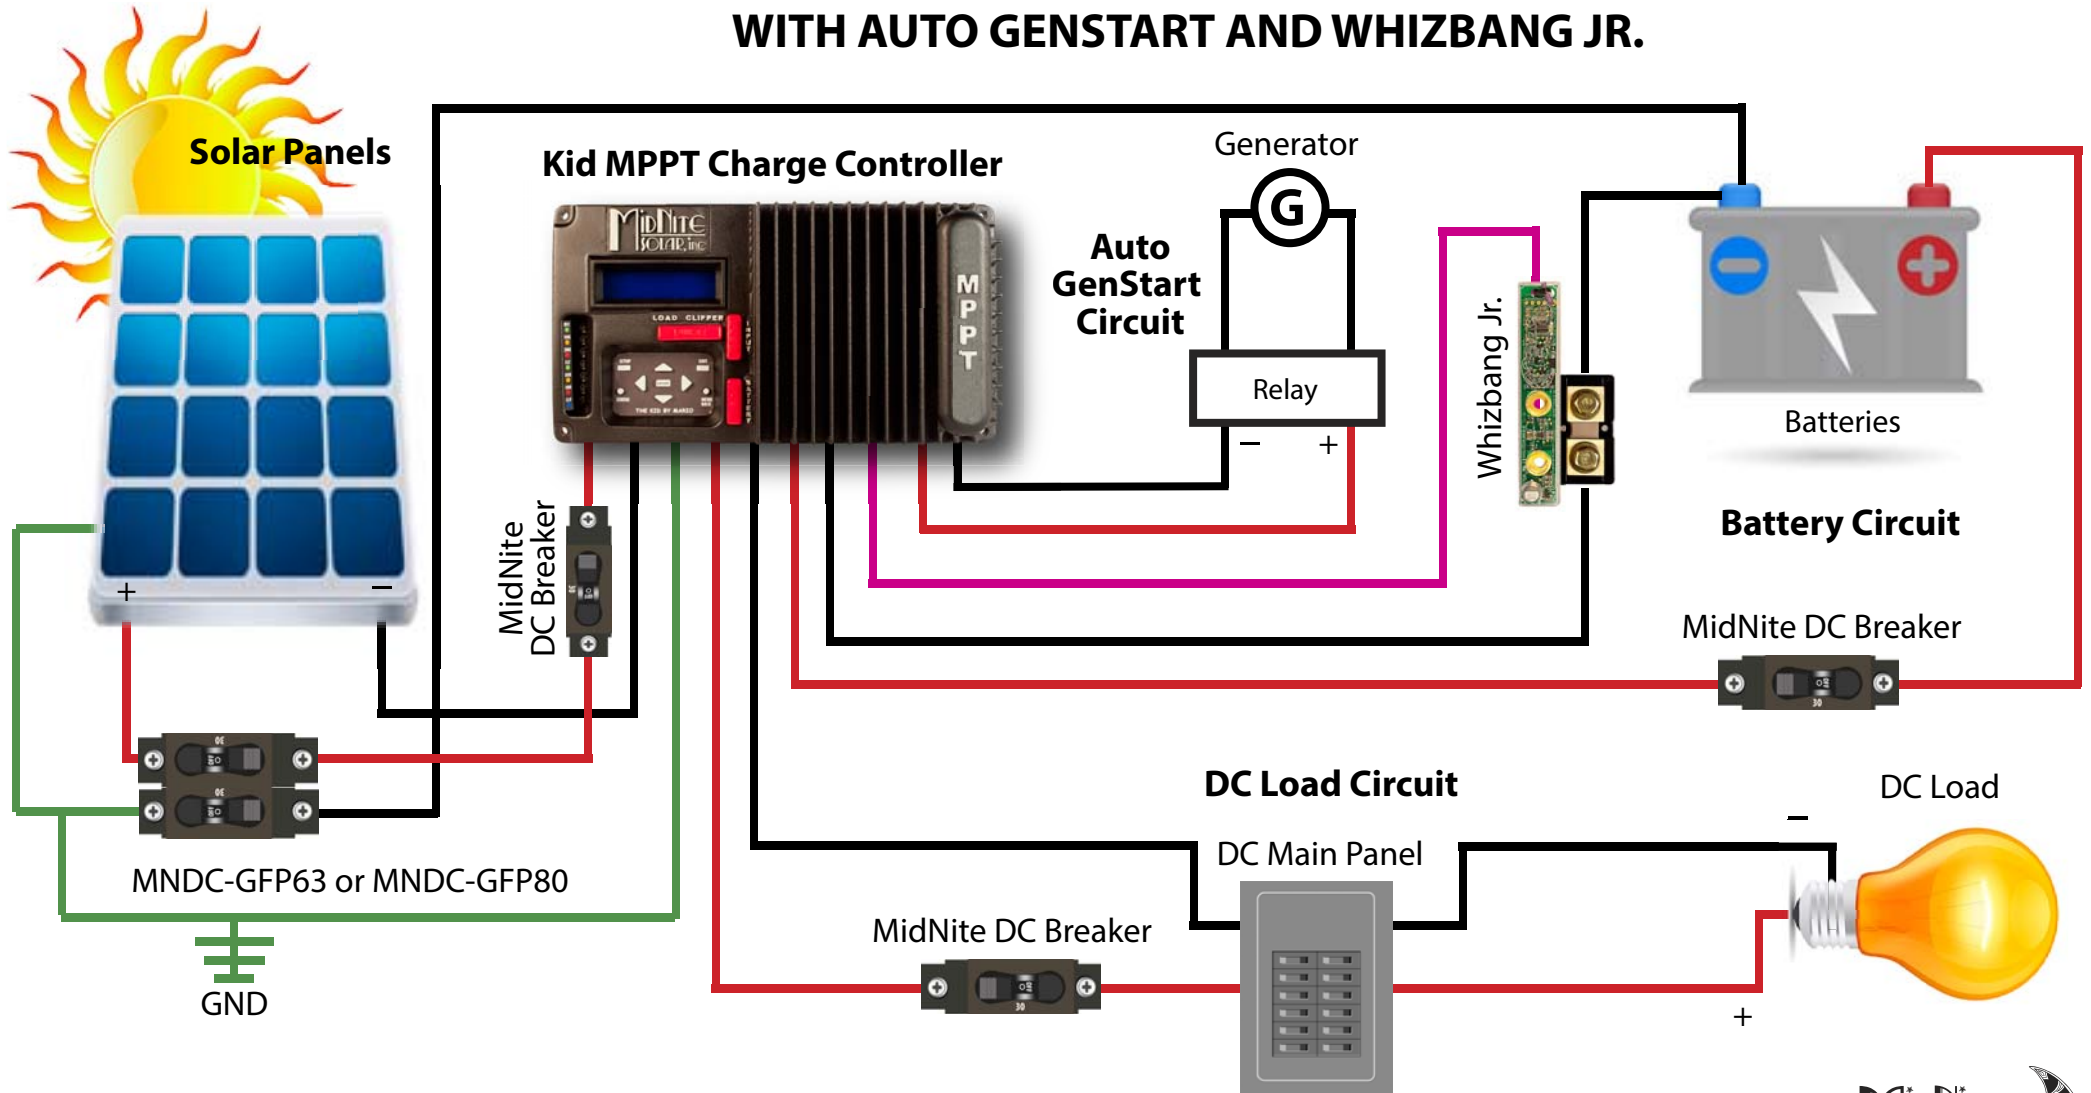

IMPORTANT: DO NOT USE AS WIRING DIAGRAM!

KID 30A MPPT CHARGE CONTROLLER SIMPLE FLOW DIAGRAM WITH AUTO GENSTART AND WHIZBANG JR.

NOTE: This is not intended as a wiring diagram and is used only to display basic application concepts. For actual wiring diagrams go to: http://www.midnitesolar.com/kid_documents