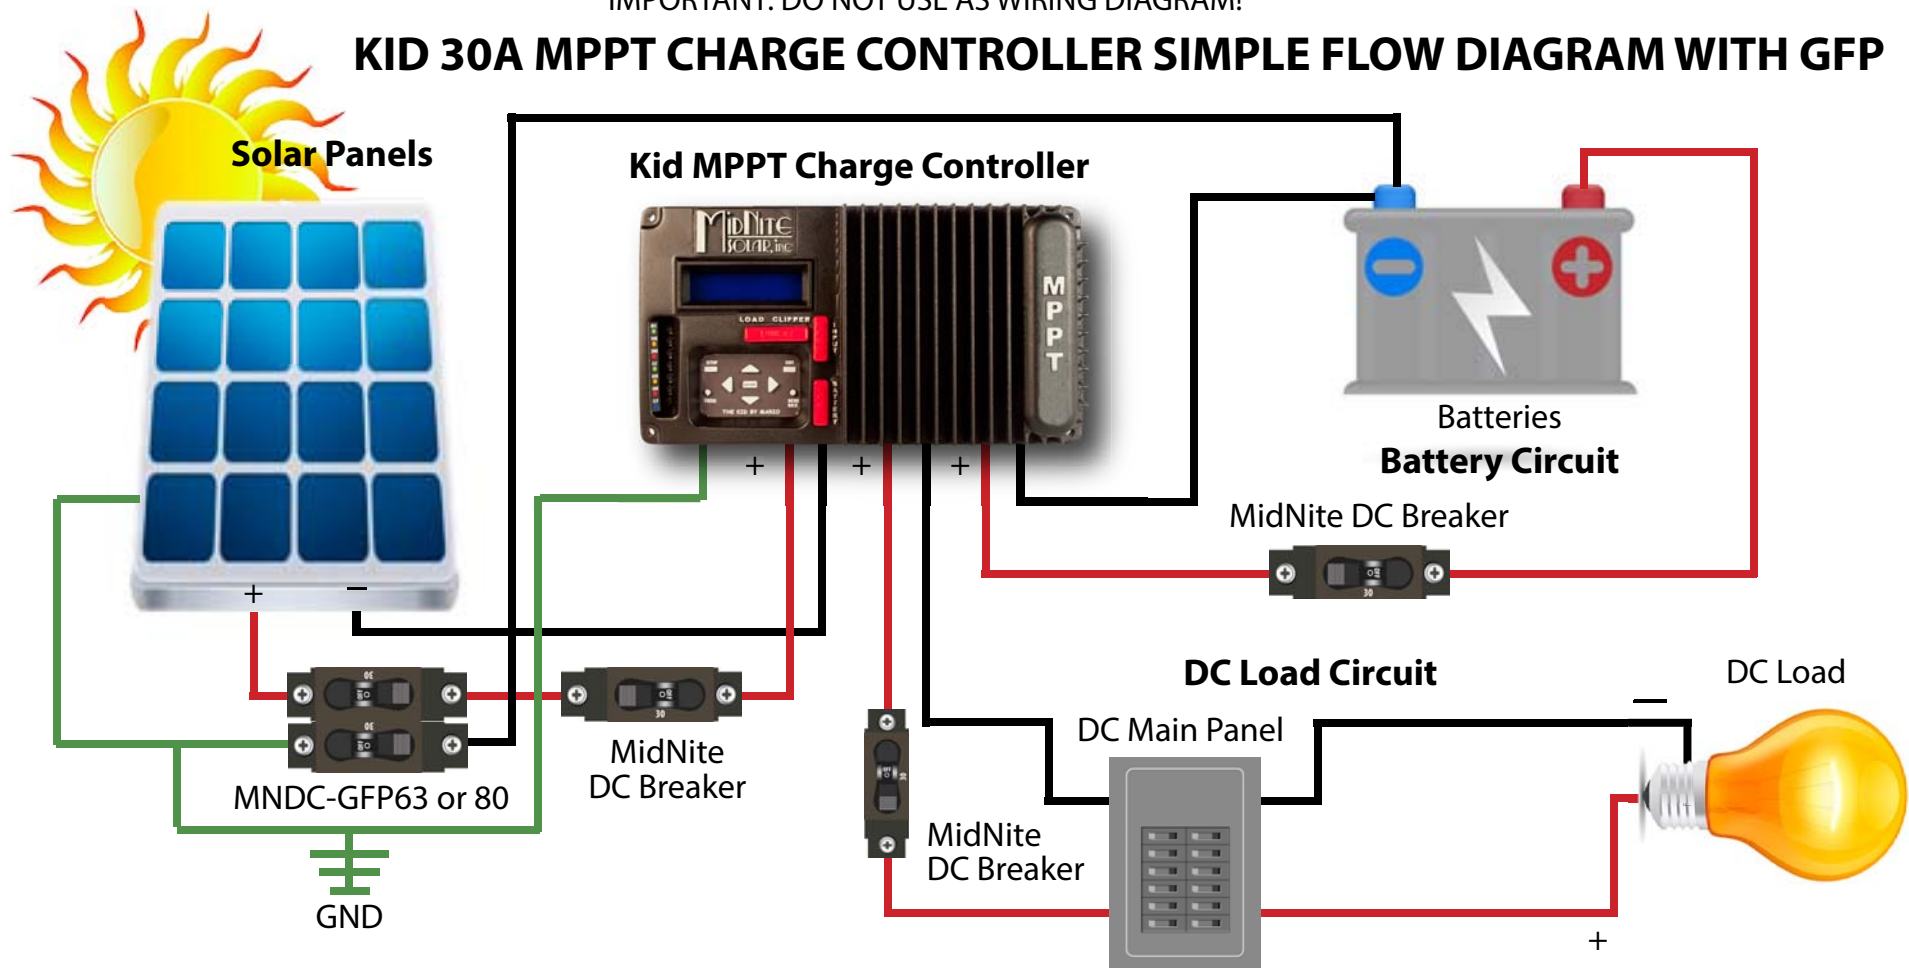

IMPORTANT: DO NOT USE AS WIRING DIAGRAM!

KID 30A MPPT CHARGE CONTROLLER SIMPLE FLOW DIAGRAM WITH GFP

NOTE: This is not intended as a wiring diagram and is used only to display basic application concepts. For actual wiring diagrams go to: http://www.midnitesolar.com/kid_documents