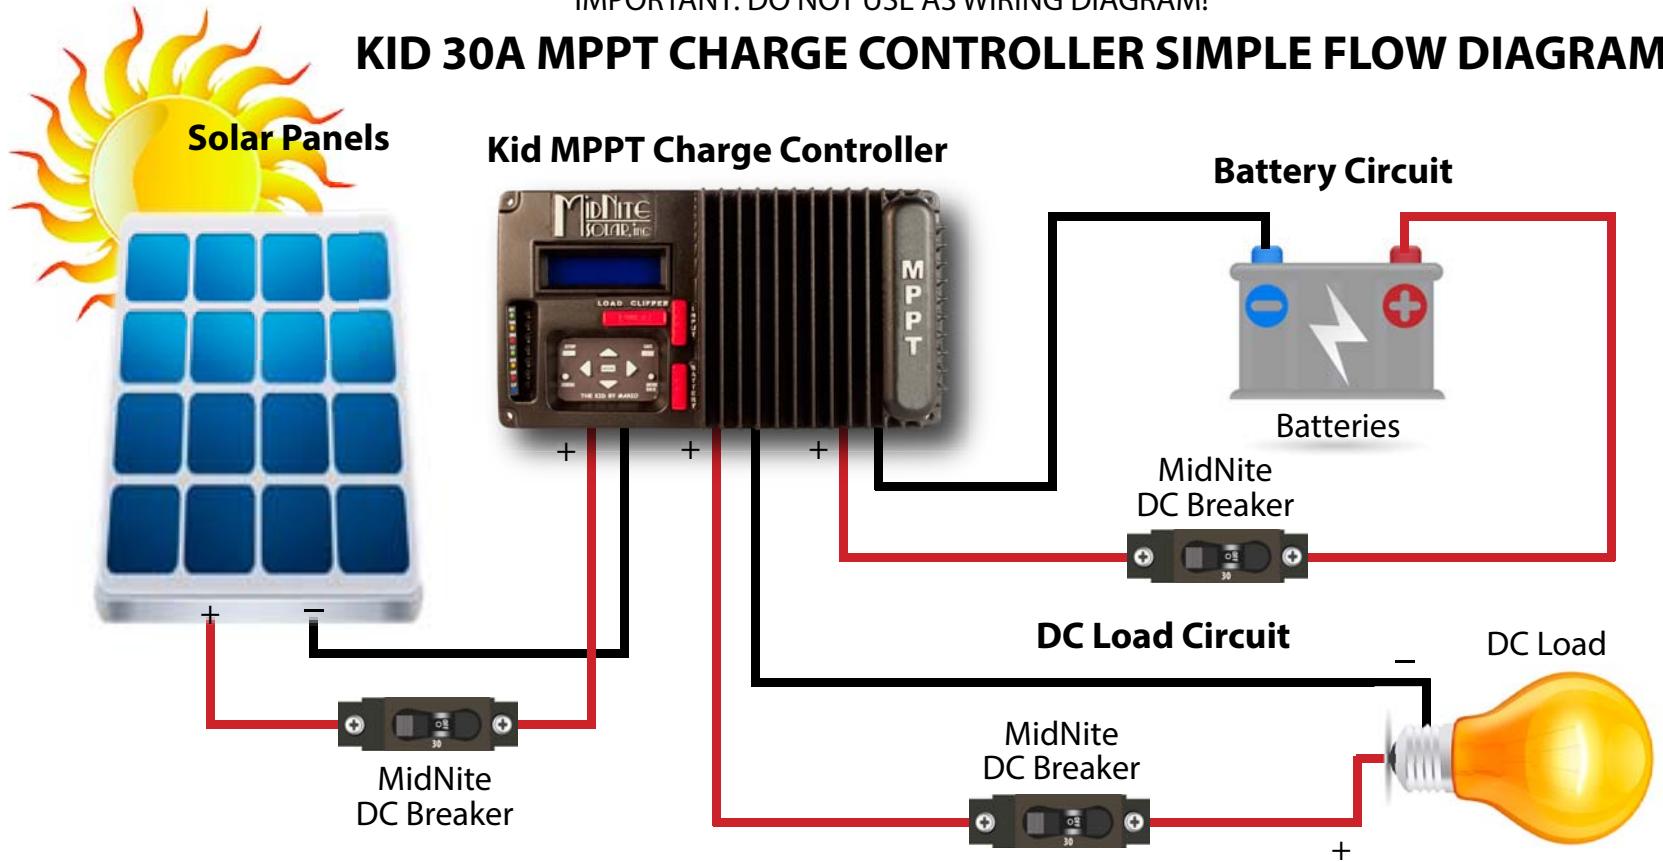

IMPORTANT: DO NOT USE AS WIRING DIAGRAM!

# KID 30A MPPT CHARGE CONTROLLER SIMPLE FLOW DIAGRAM

NOTE: This is not intended as a wiring diagram and is used only to display basic application concepts. For actual wiring diagrams go to: [http://www.midnitesolar.com/kid\\_documents](http://www.midnitesolar.com/kid_documents)  
Grounds not shown.