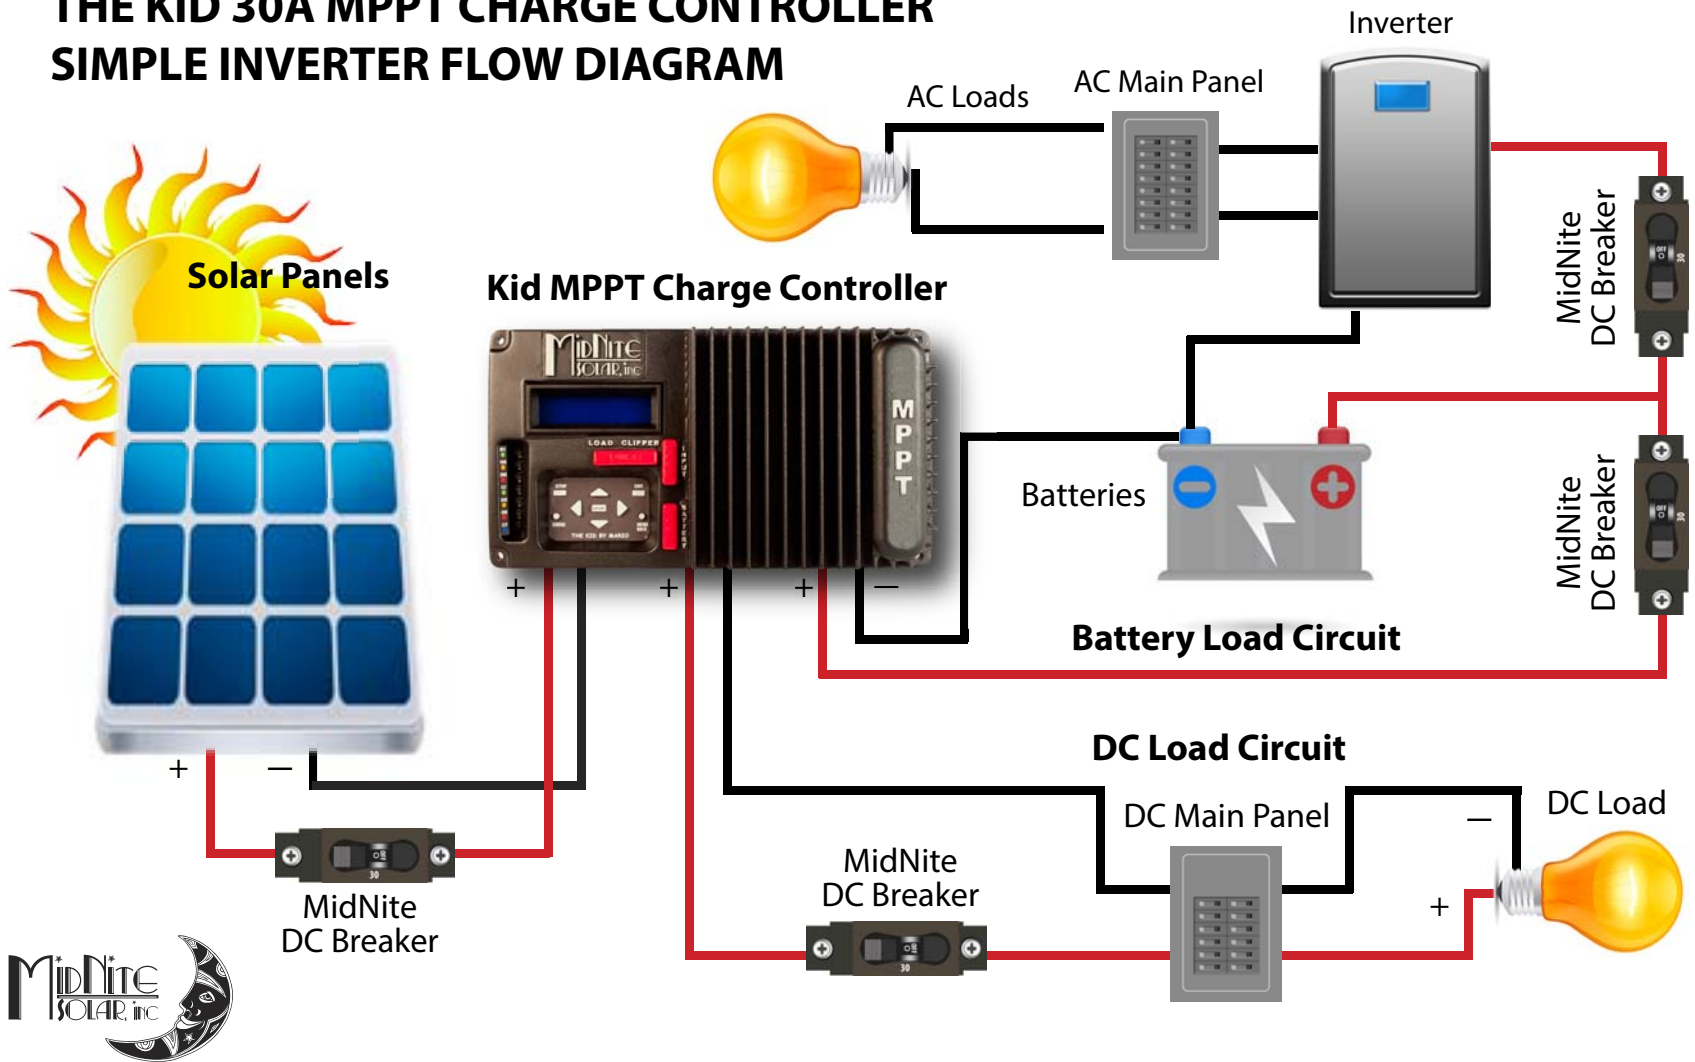

IMPORTANT: DO NOT USE AS WIRING DIAGRAM!

THE KID 30A MPPT CHARGE CONTROLLER SIMPLE INVERTER FLOW DIAGRAM

NOTE: This is not intended as a wiring diagram and is used only to display basic application concepts. For actual wiring diagrams go to: http://www.midnitesolar.com/kid_documents
Grounds not shown.