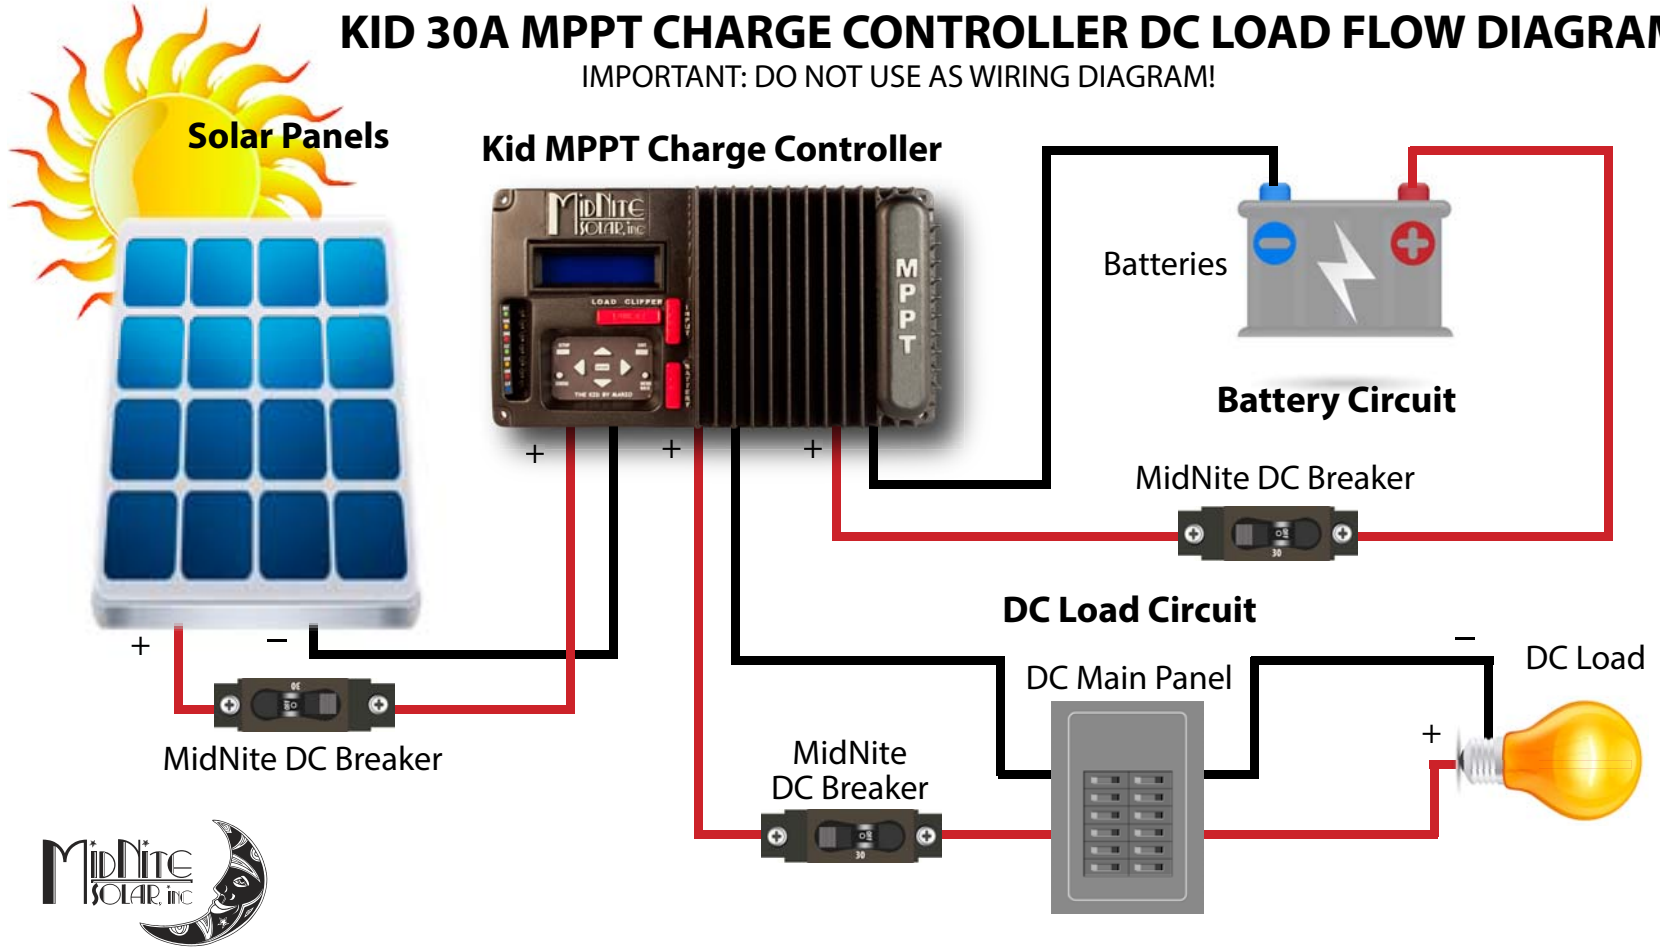

# KID 30A MPPT CHARGE CONTROLLER DC LOAD FLOW DIAGRAM

IMPORTANT: DO NOT USE AS WIRING DIAGRAM!

NOTE: This is not intended as a wiring diagram and is used only to display basic application concepts. For actual wiring diagrams go to: [http://www.midnitesolar.com/kid\\_documents](http://www.midnitesolar.com/kid_documents)