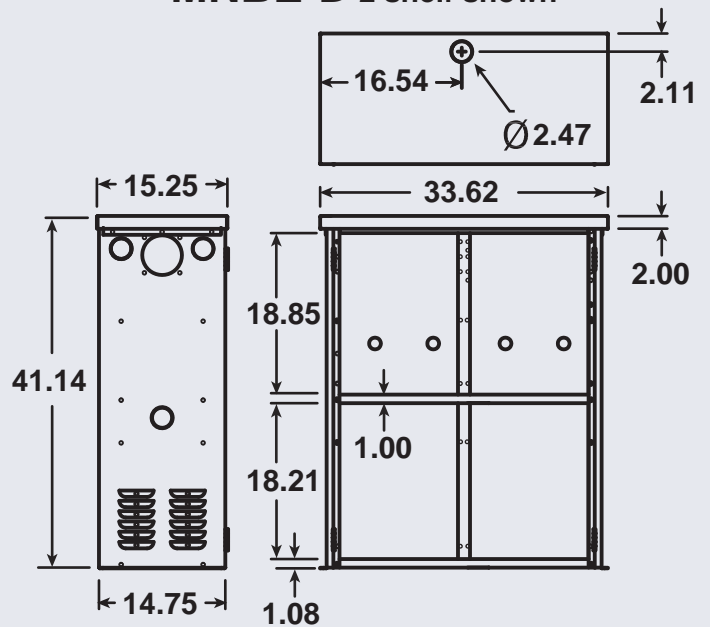

MNBE-D 2 shelf shown

17722—67th Ave NW, Unit C, Arlington WA 98223

Ph 425.374.9060 Fax 360.691.6862

<http://www.midnitesolar.com>