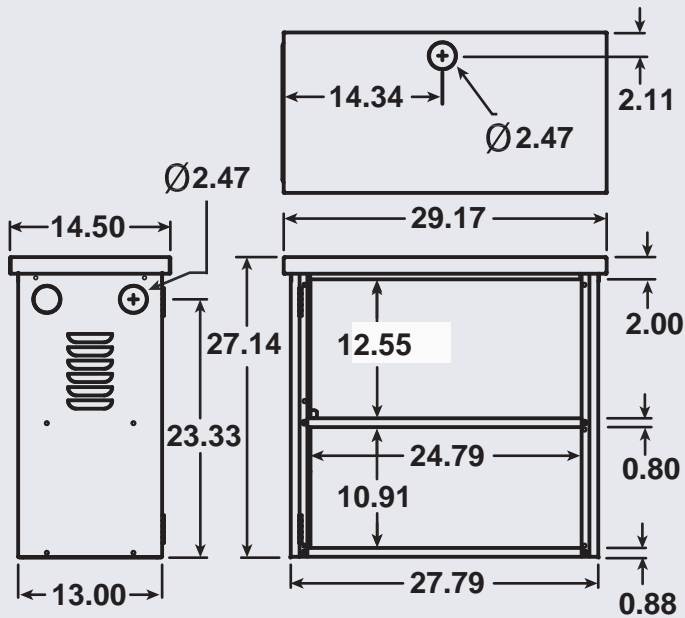

Battery Enclosures

MNBE-A