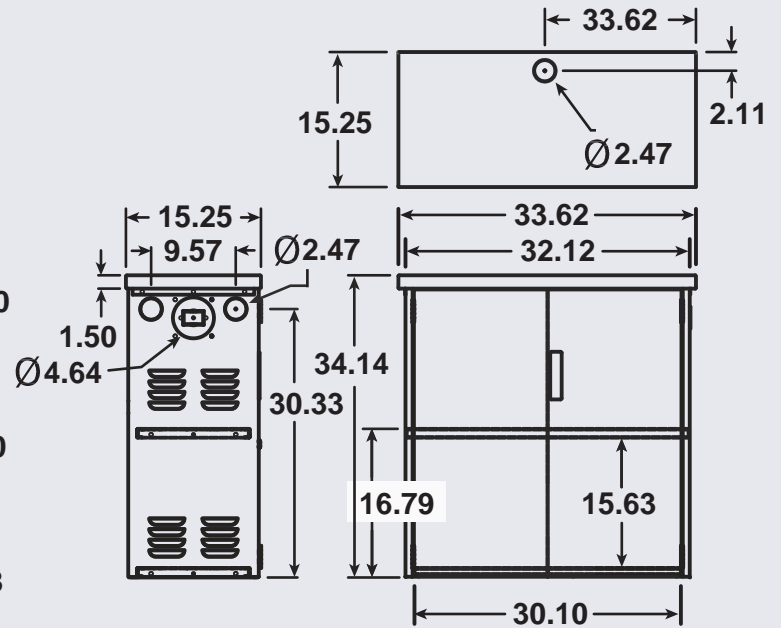

MNBE-D 2 shelf shown

MNBE-B