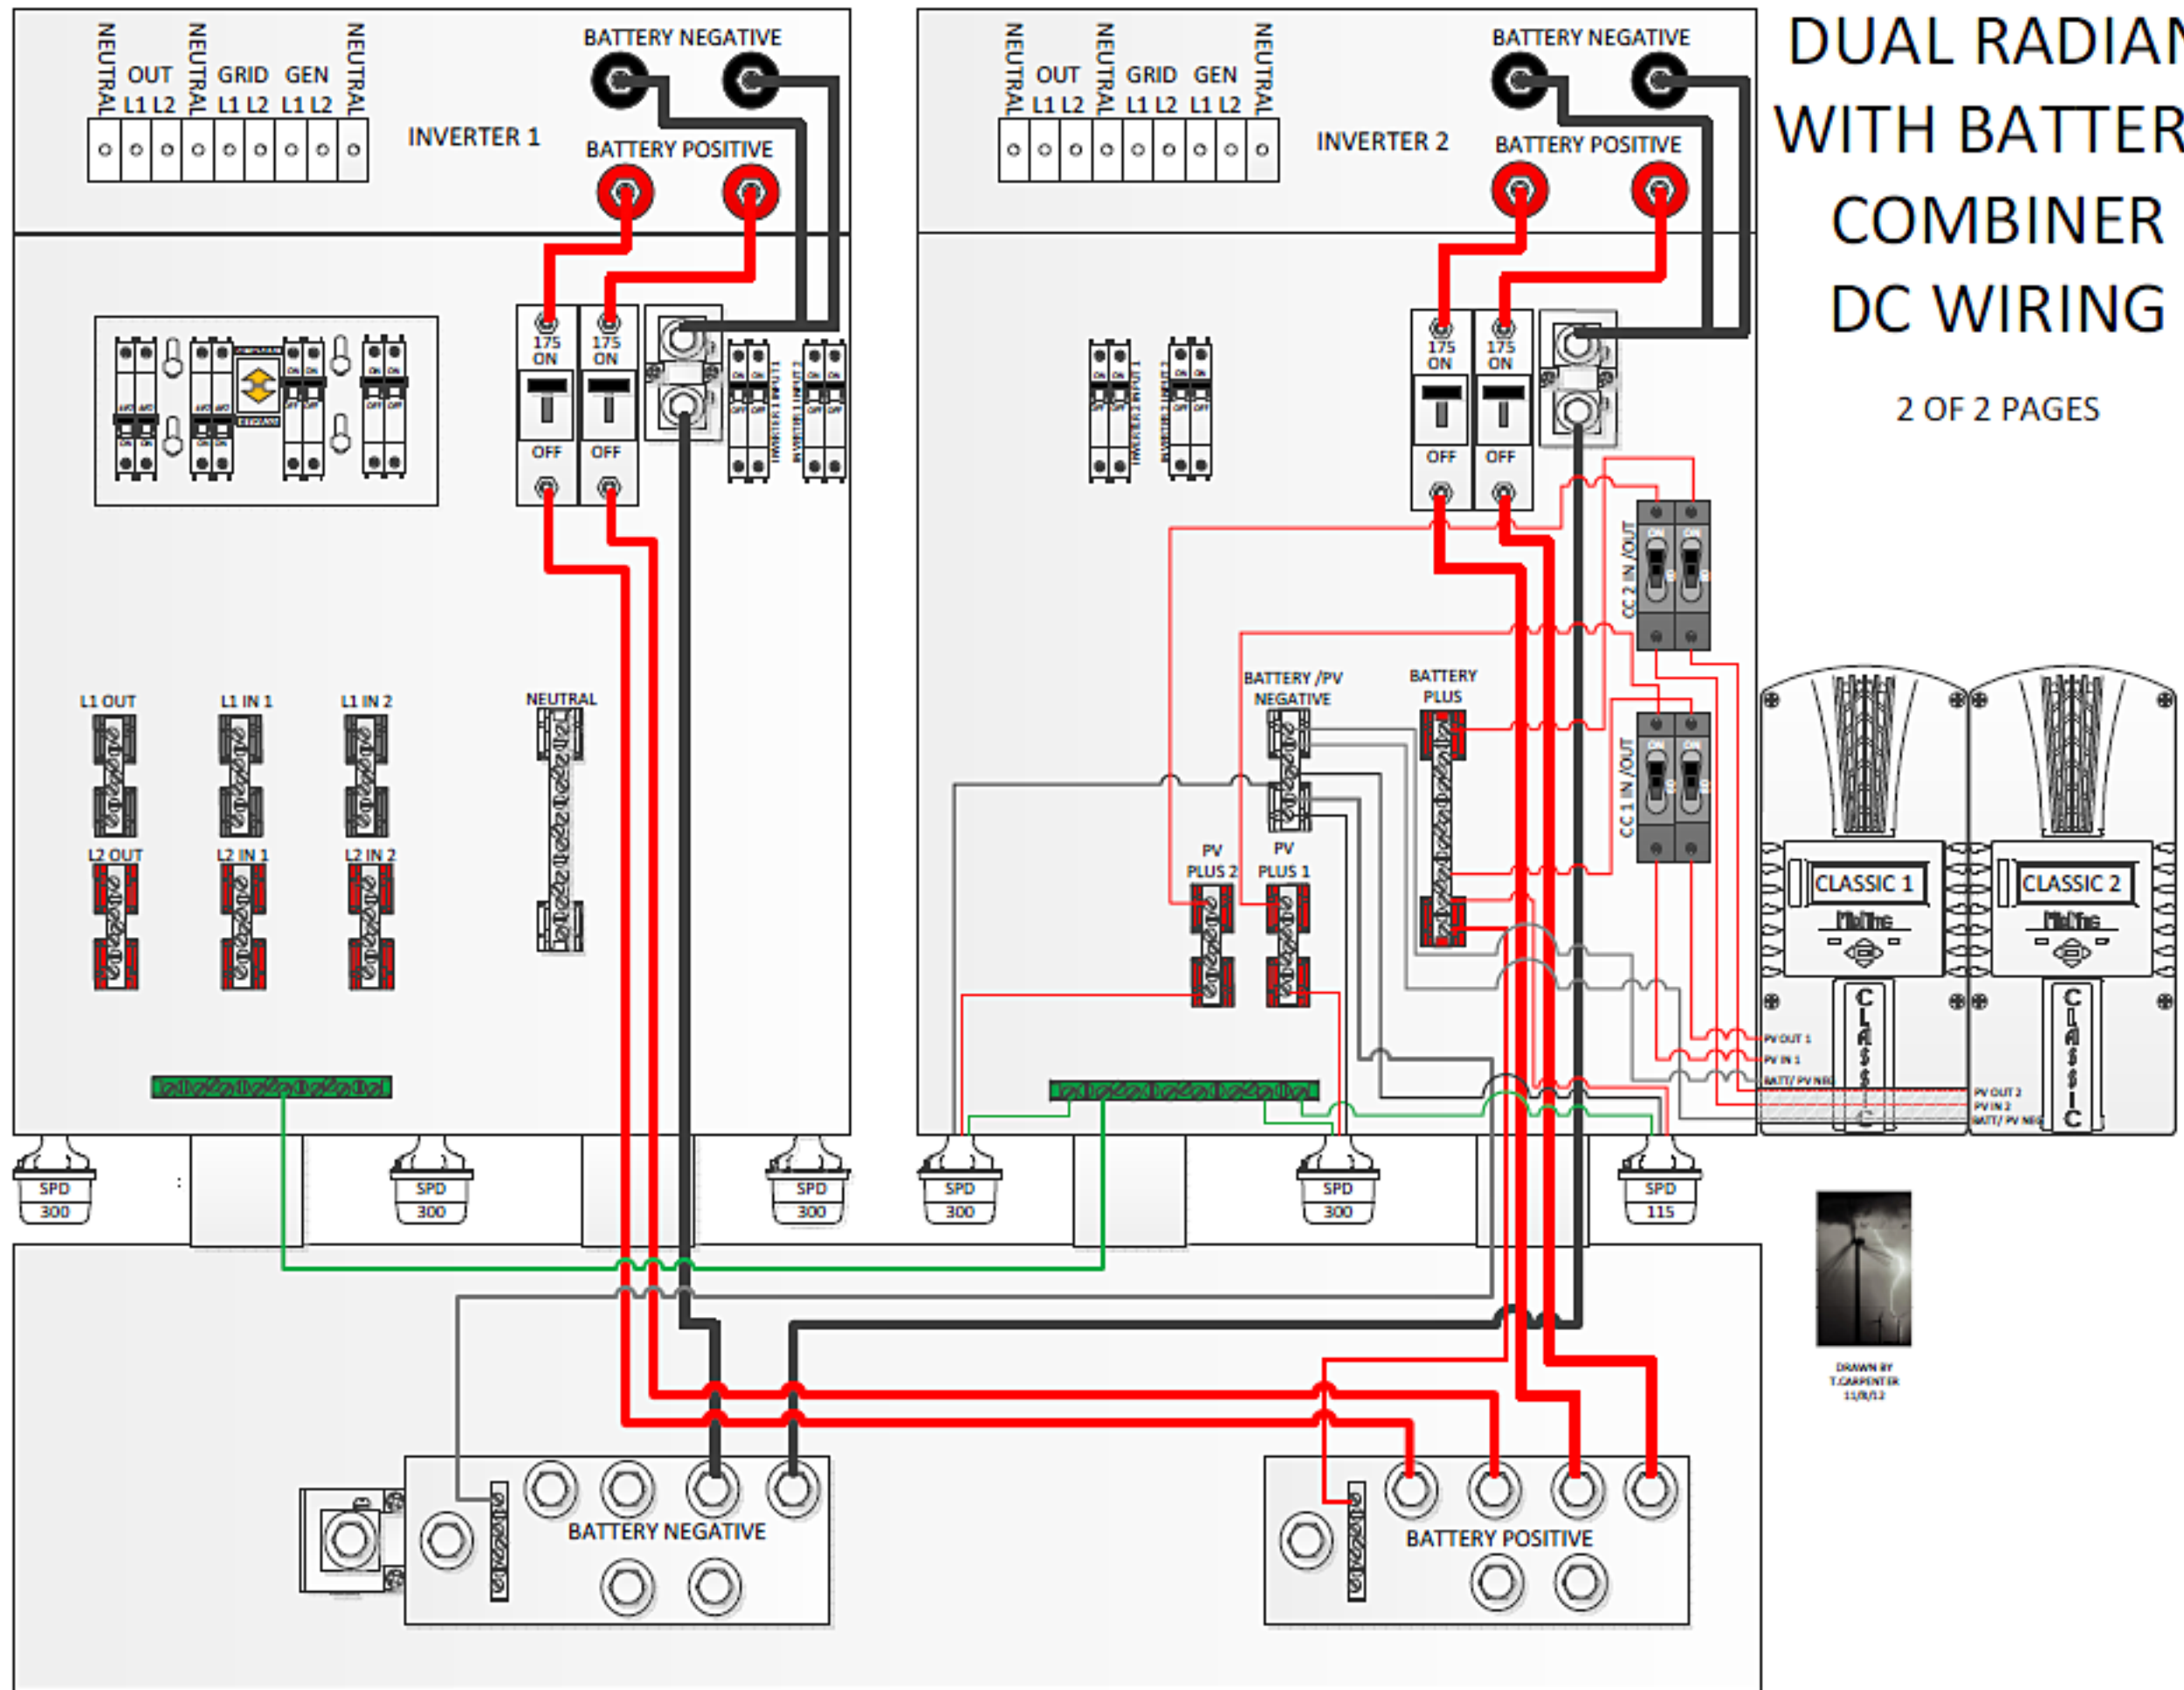

DUAL RADIANT WITH BATTERY COMBINER DC WIRING

2 OF 2 PAGES

DRAWN BY
T. CARPENTER
11/1/12