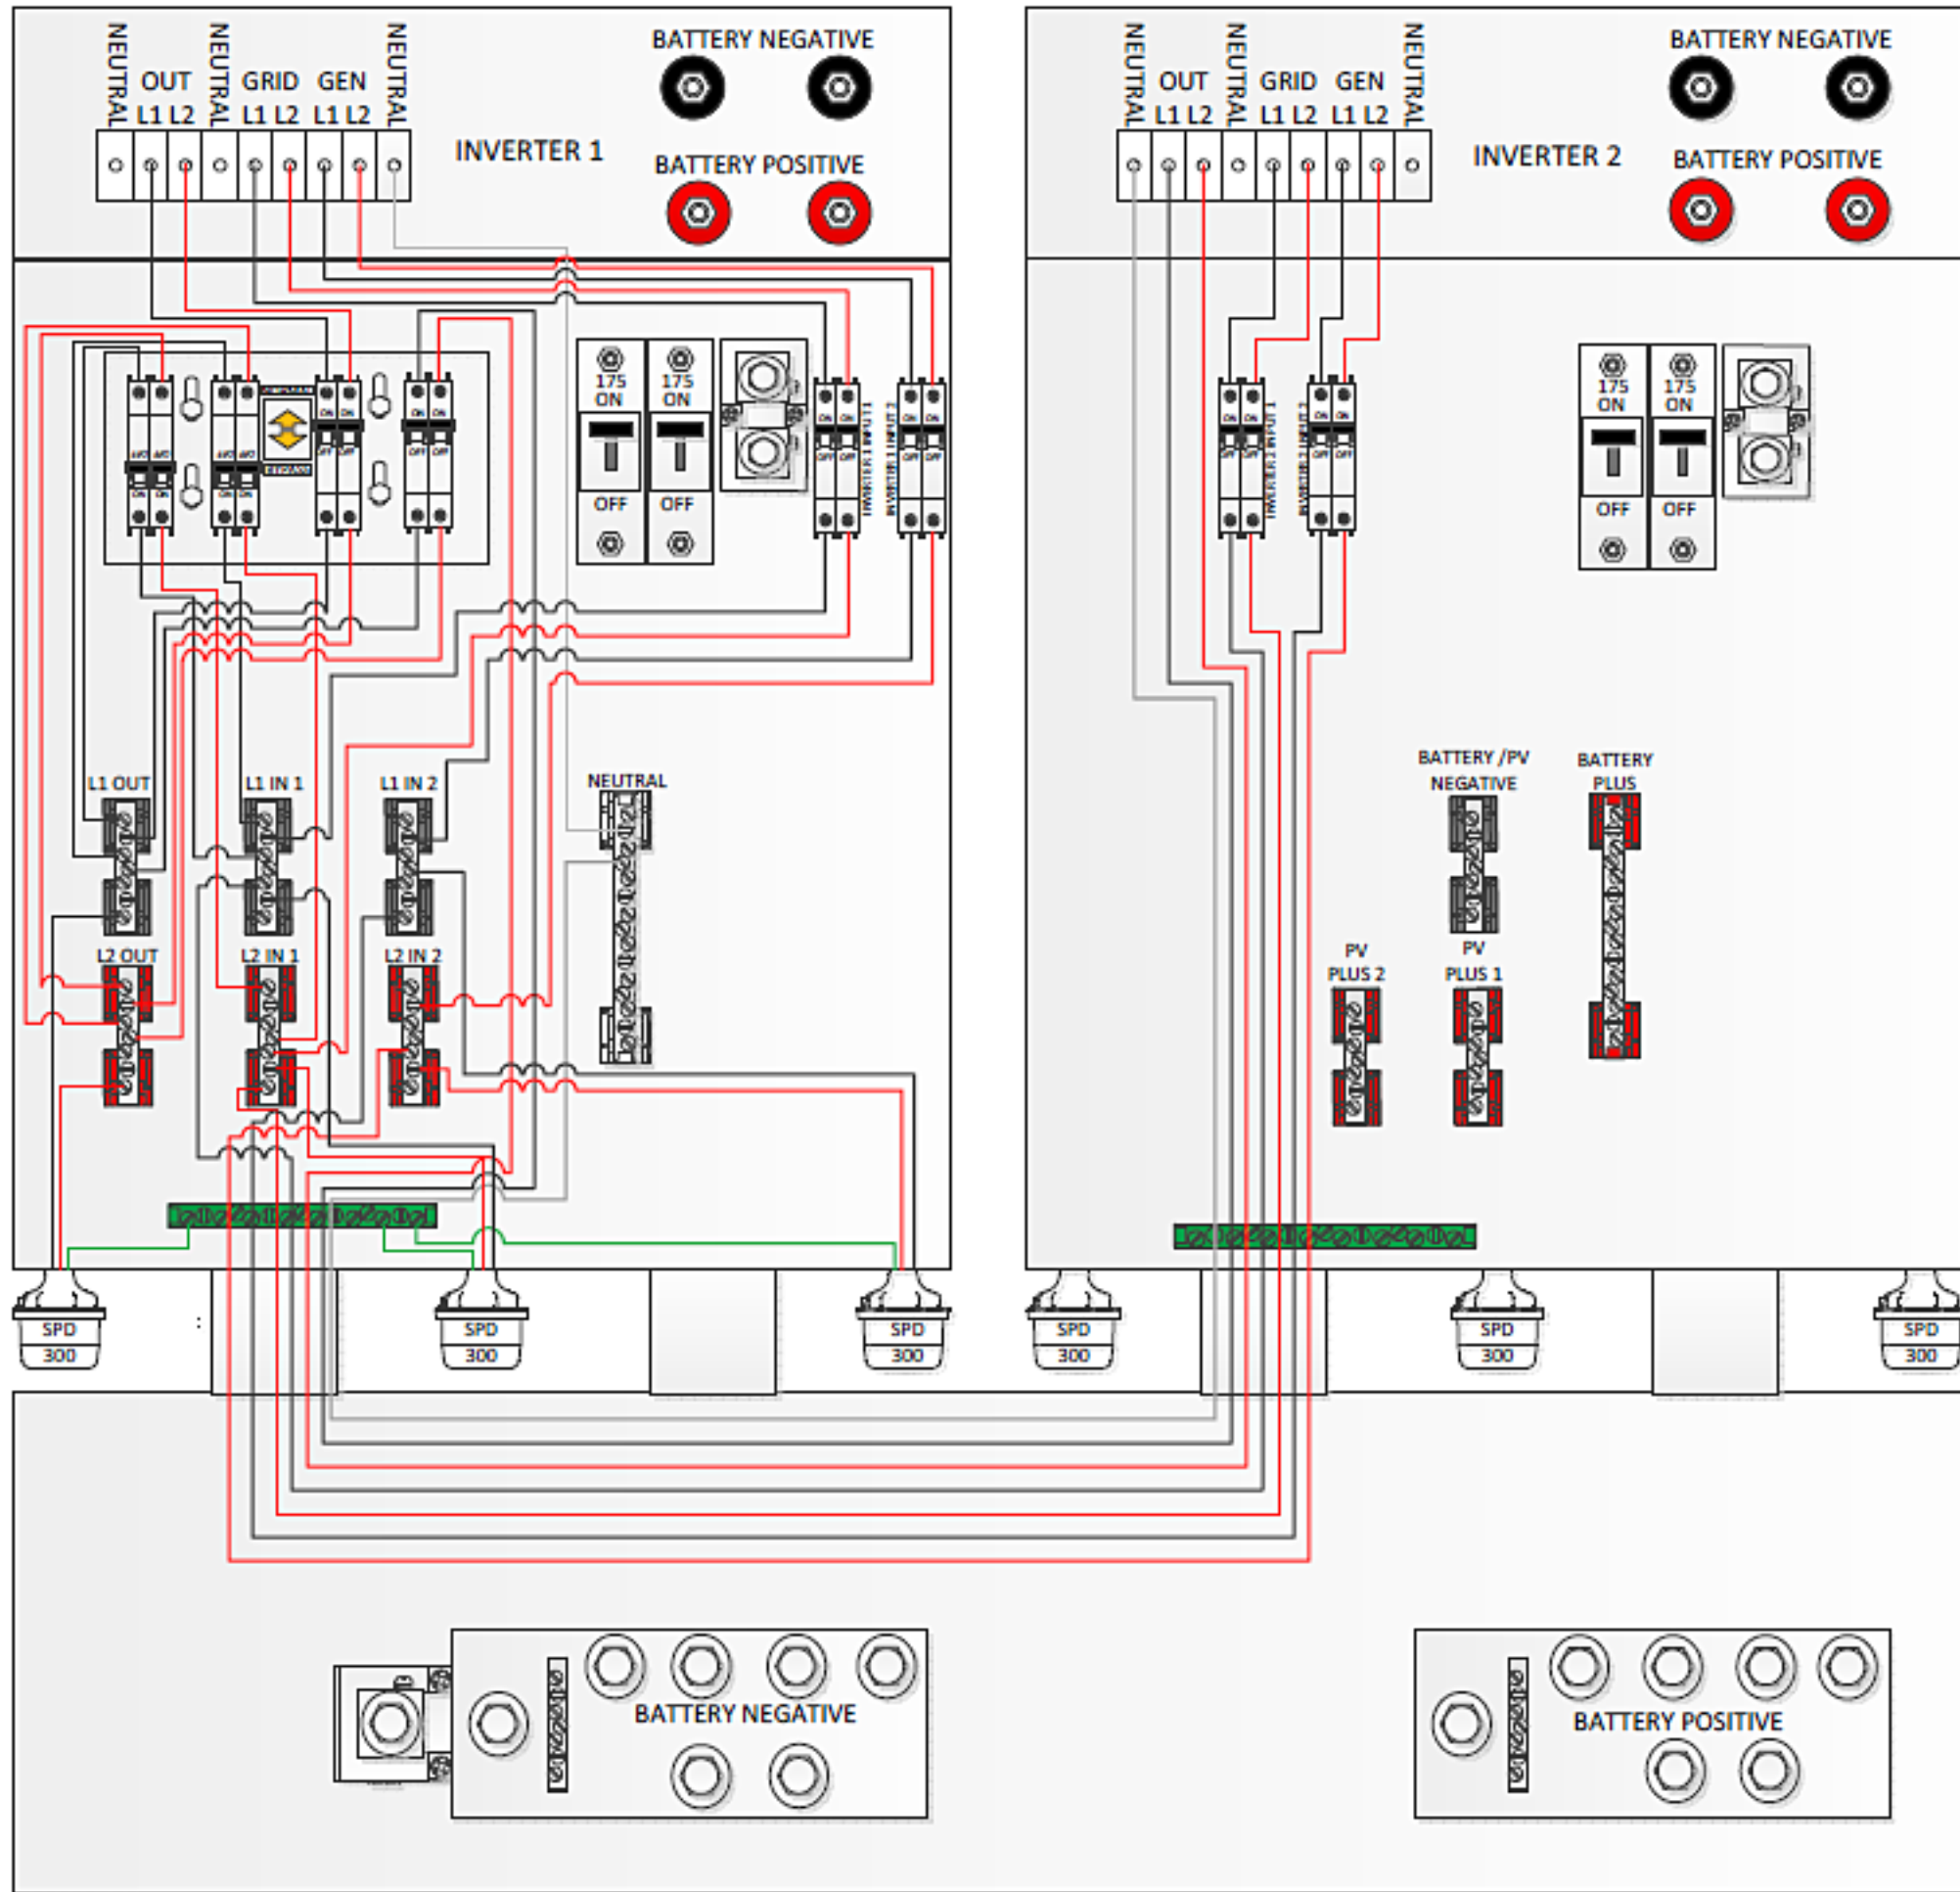

DUAL RADIANT WITH BATTERY COMBINER AC WIRING

1 OF 2 PAGES

DRAWN BY
T. GARDNER
11/11/12