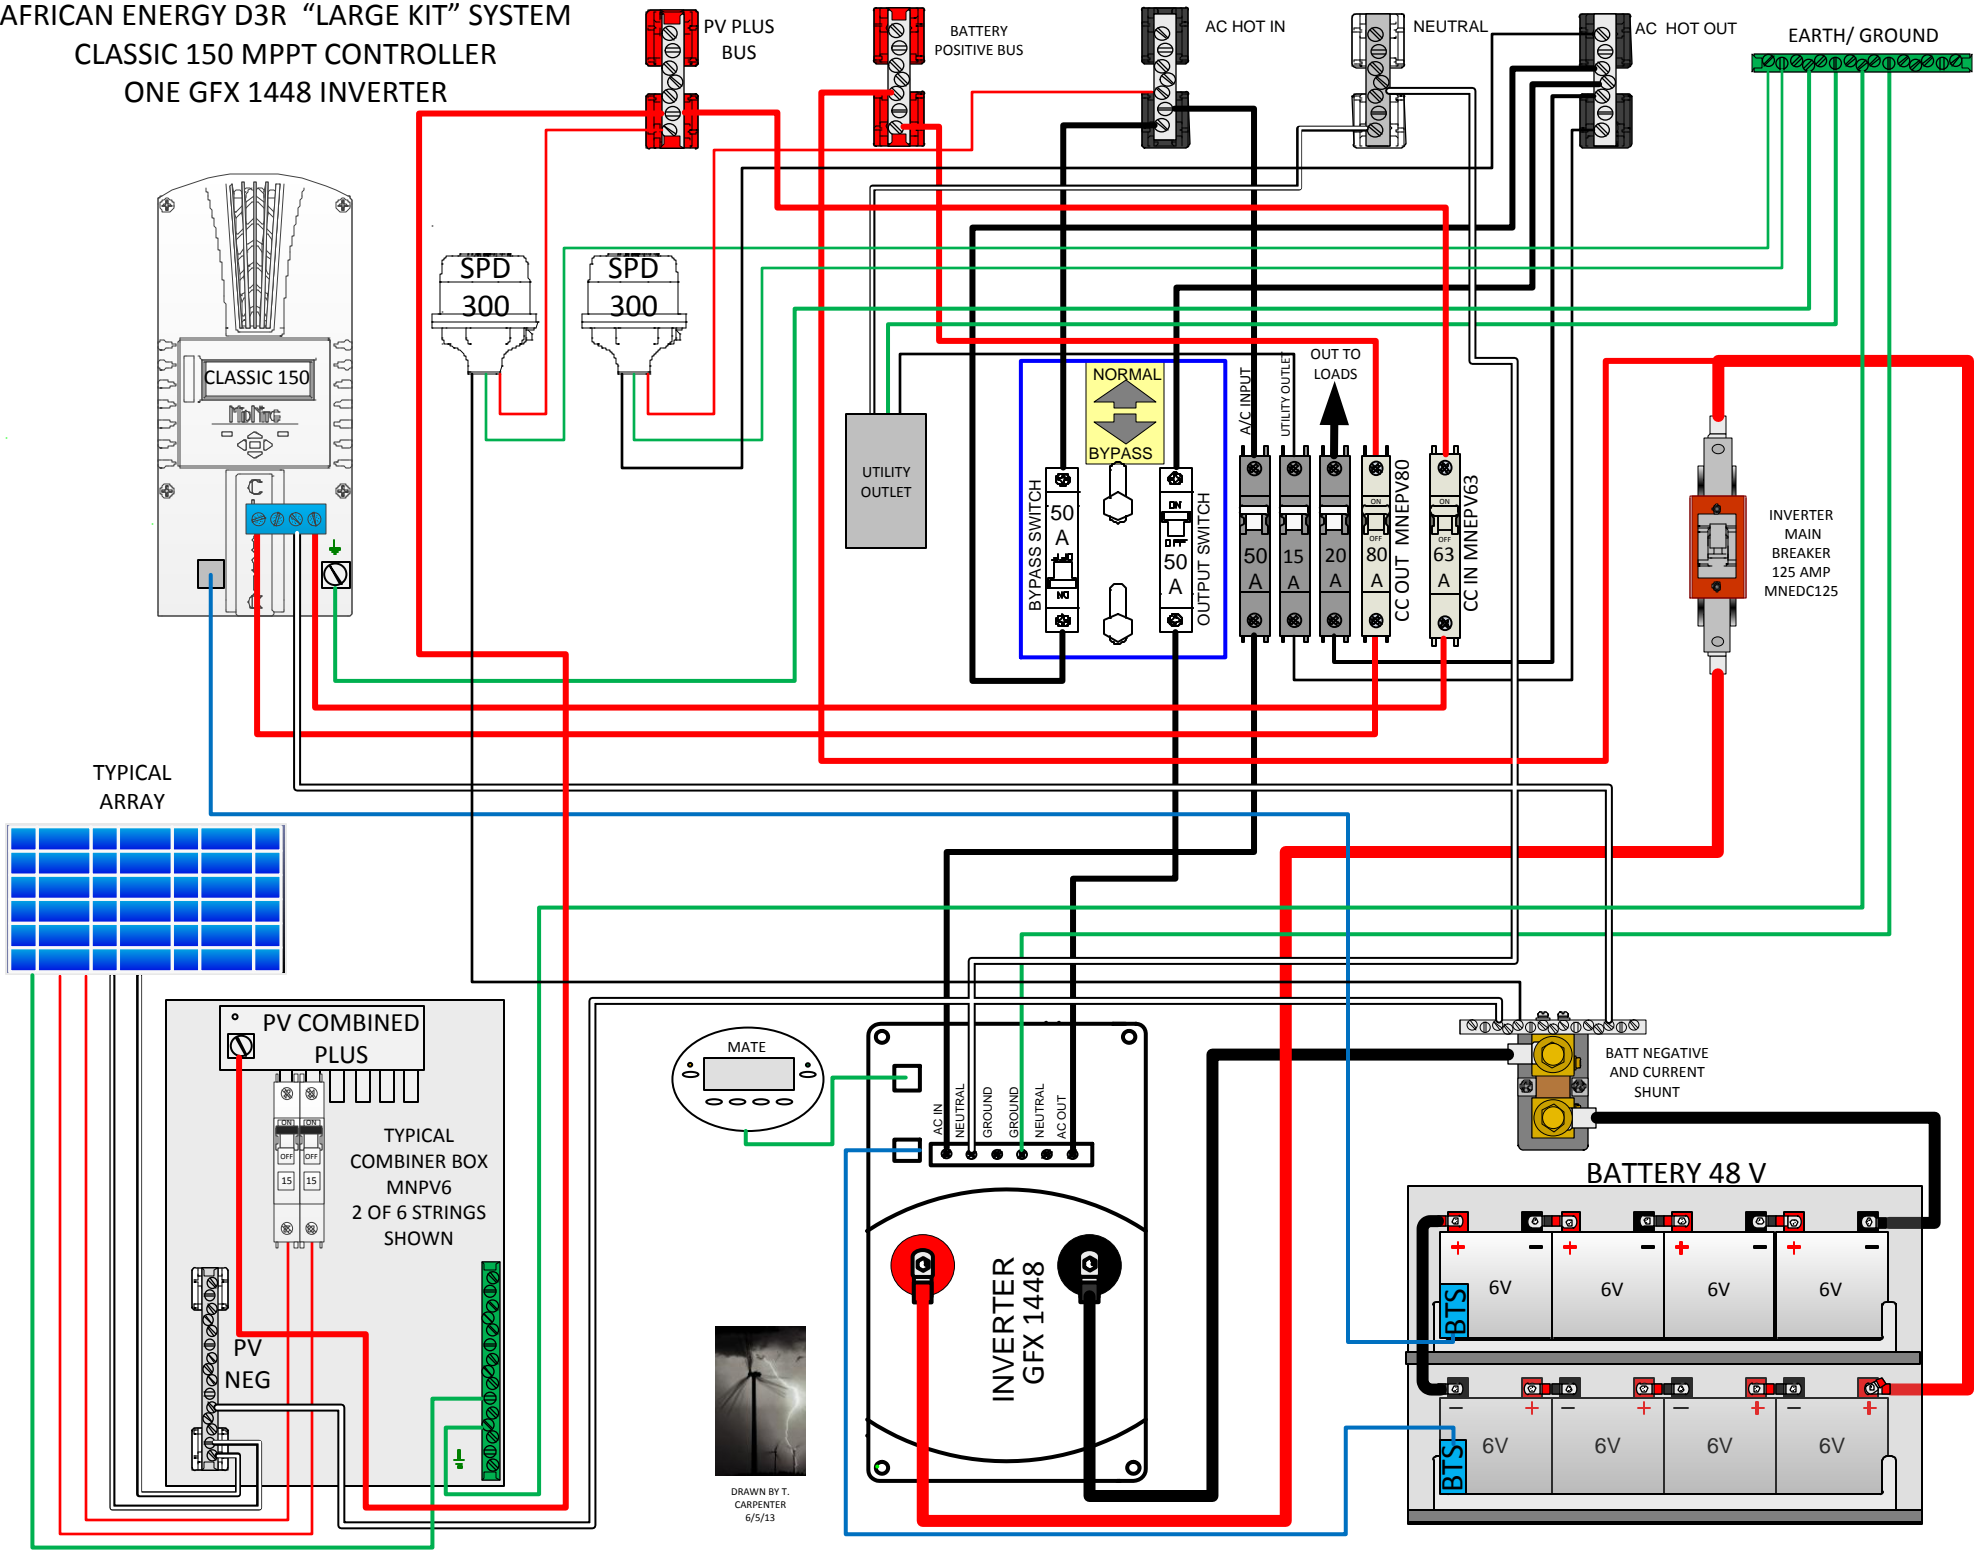

AFRICAN ENERGY D3R "LARGE KIT" SYSTEM  
 CLASSIC 150 MPPT CONTROLLER  
 ONE GFX 1448 INVERTER

DRAWN BY T. CARPENTER 6/5/13