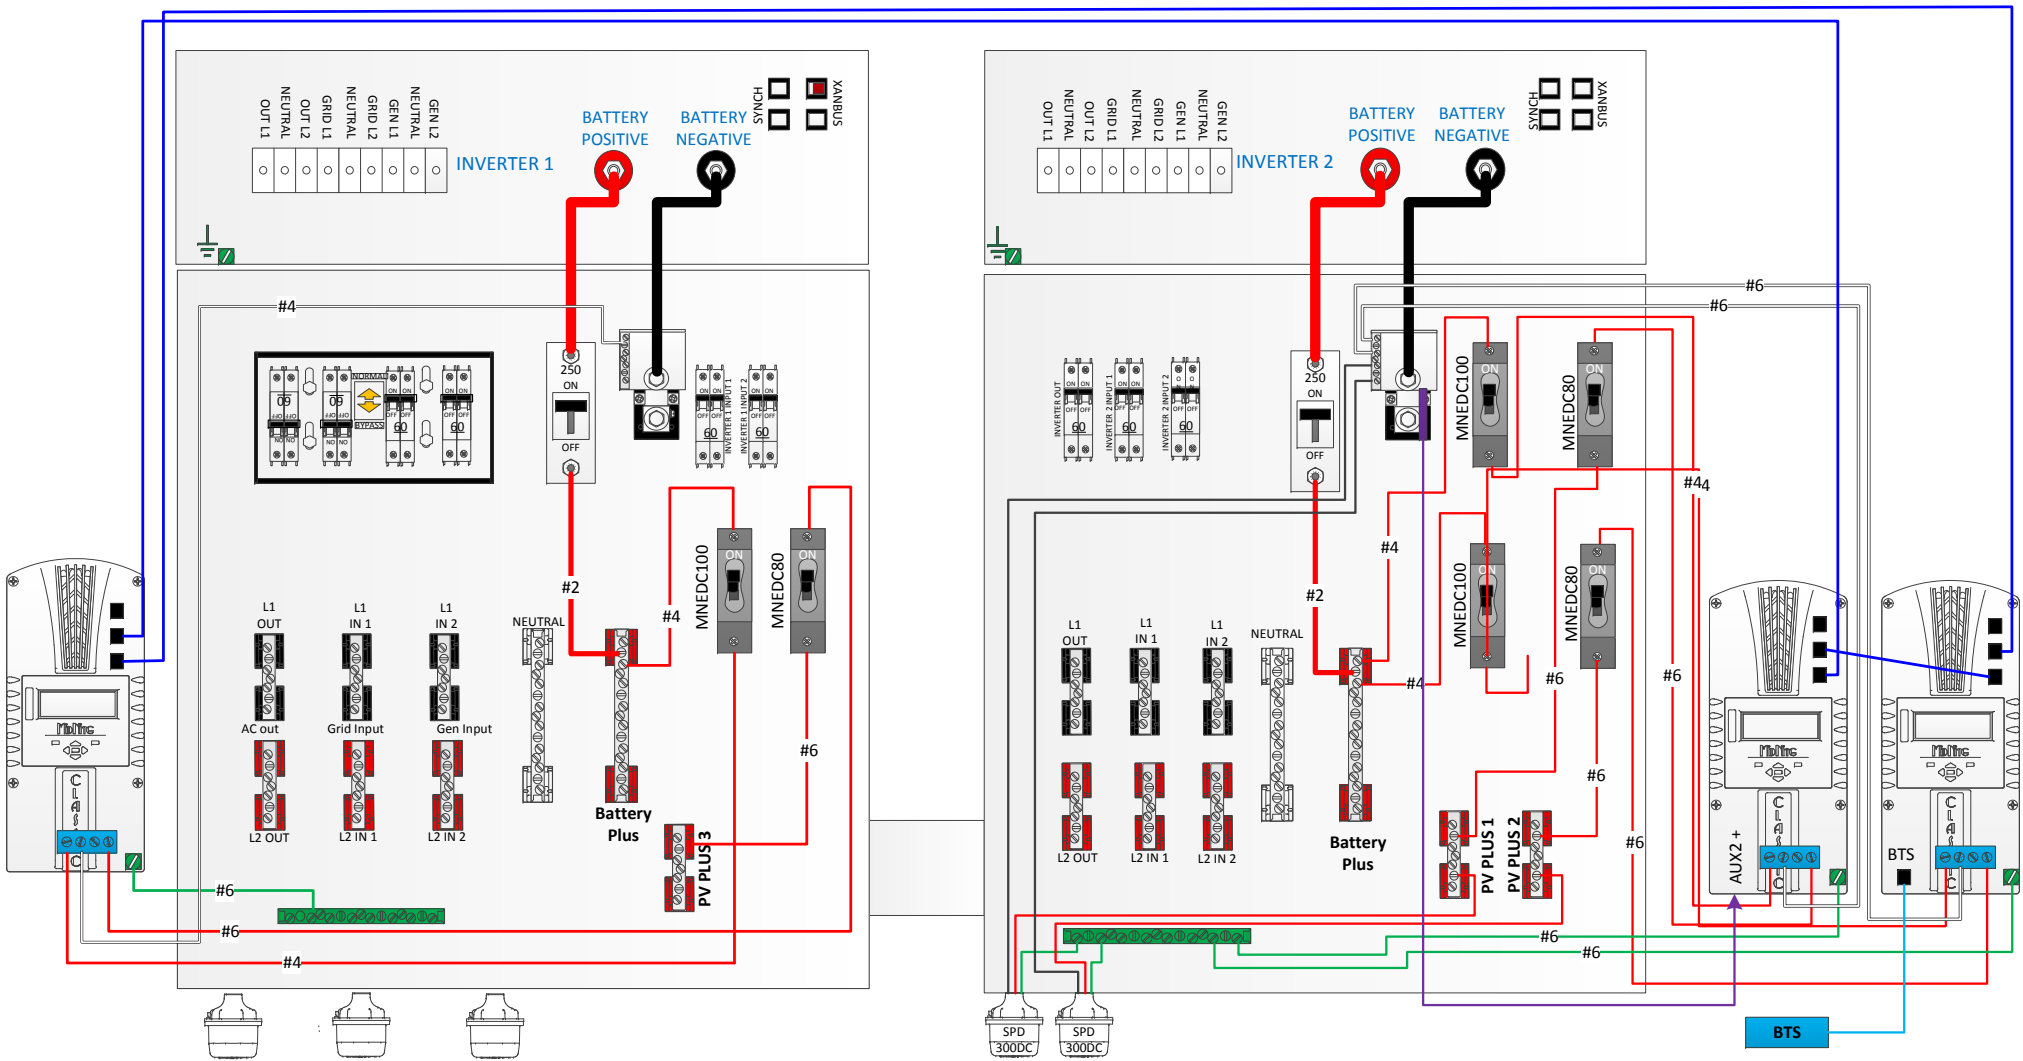

MNXP5548 or 6848D-3CL150-REVC-7/06/15

DC WIRING DONE BY MIDNITE