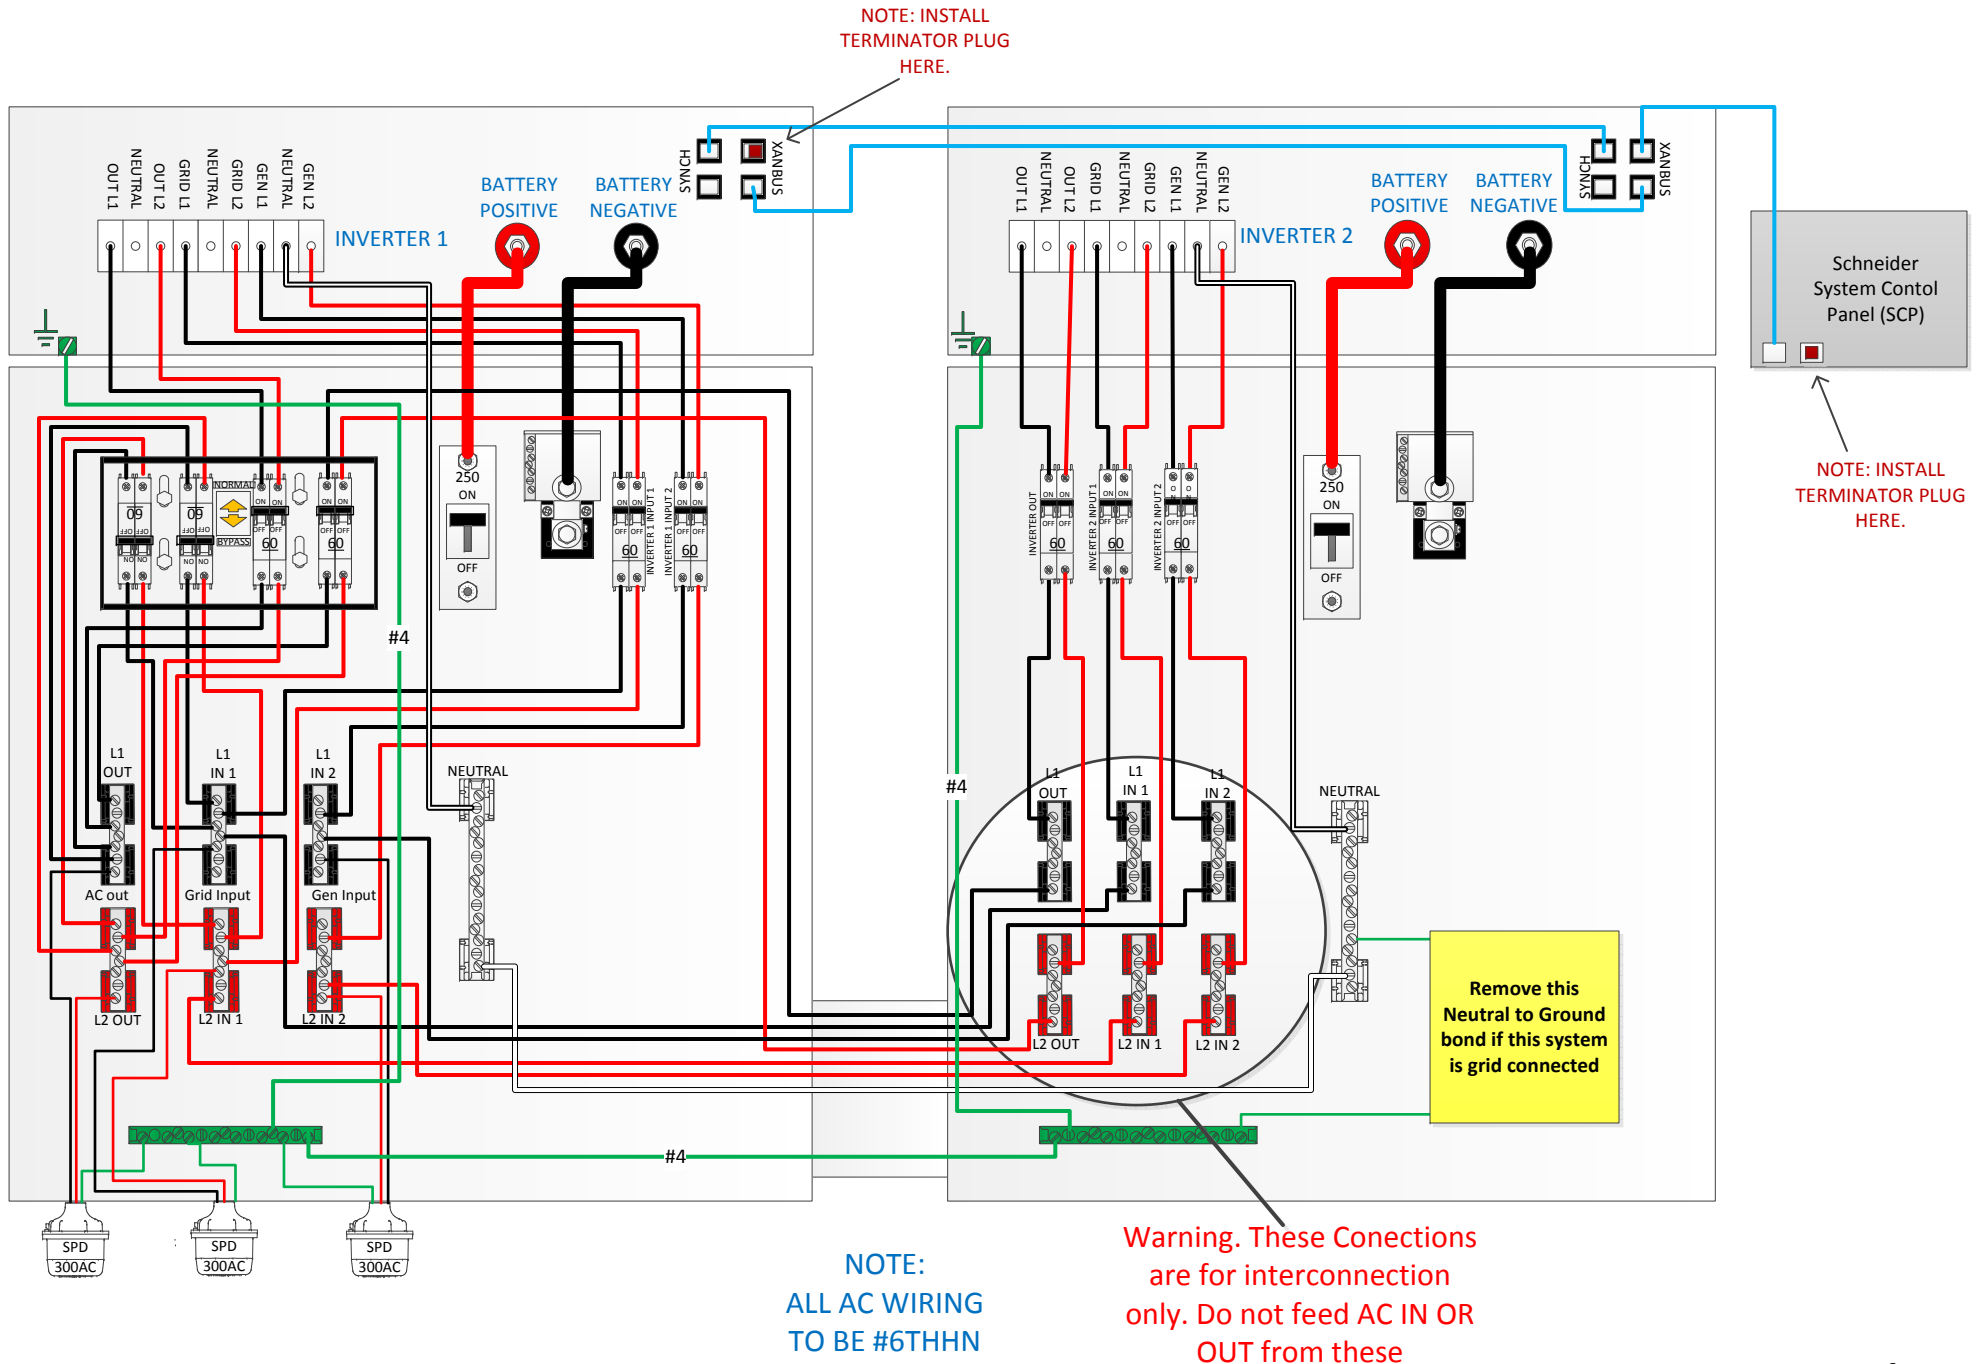

# MNXWP5548 or 6848D-3CL150-REVC-7/06/15

## AC WIRING DONE BY MIDNITE