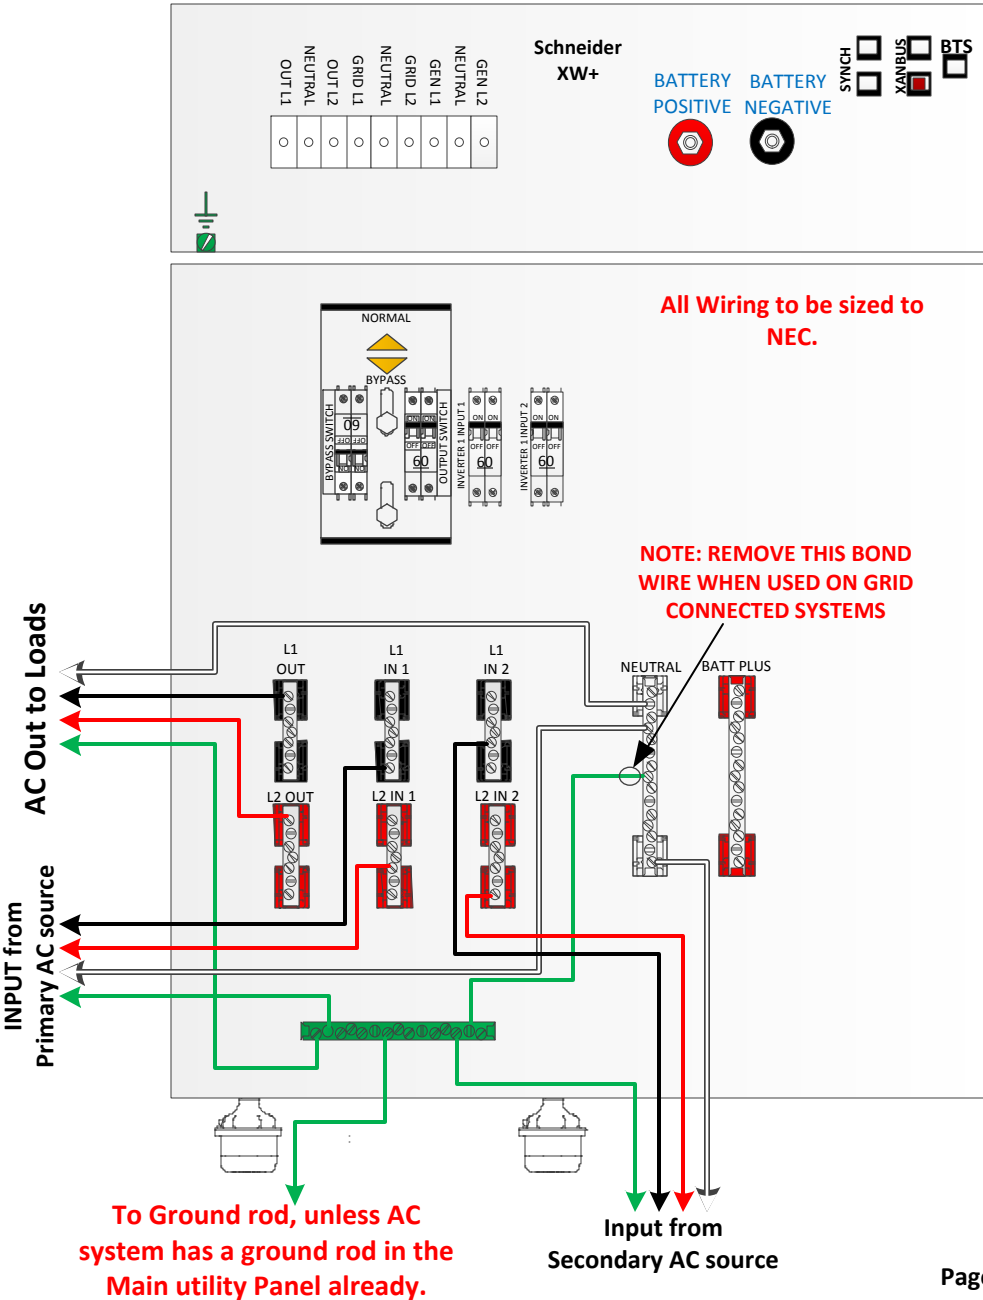

MXWP5548or6648-2CL150-REVG-10/24/16

Customer Installed AC Wiring