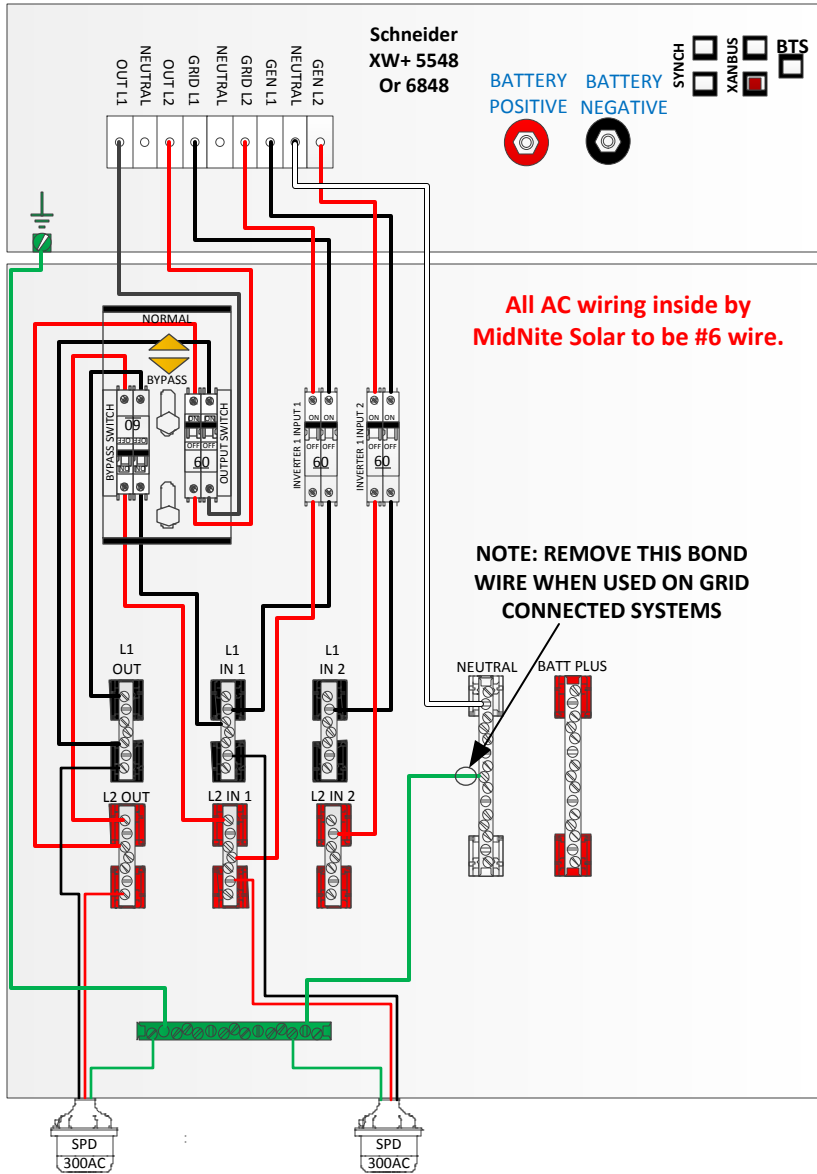

MNXWP5548or6848-2CL150-REVG-10/24/16

MidNite Installed AC wiring