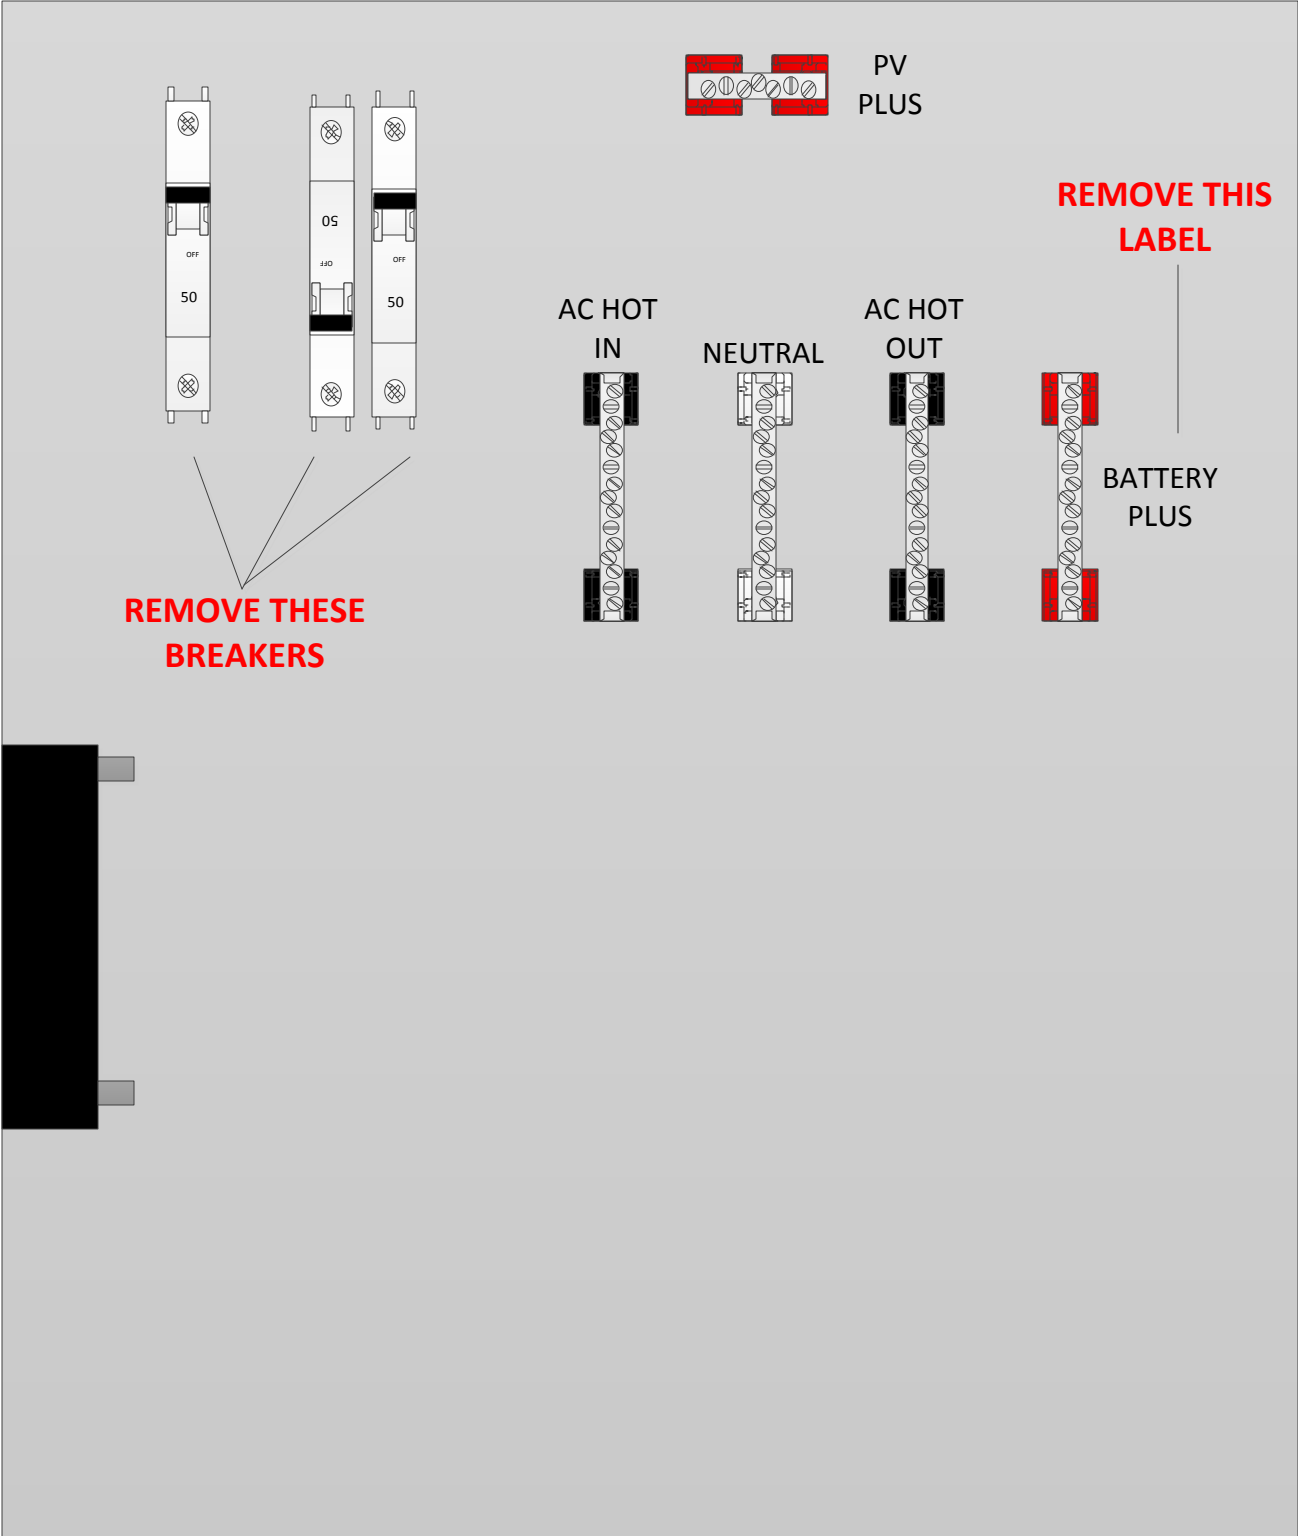

CONVERTING A MAGNUM 120 VOLT E-PANEL TO 240 VOLTS USING A MNTWS REVA 9-8-16

CONVERTING A MAGNUM 120 VOLT E-PANEL TO 240 VOLTS USING A MNTWS REVA 9-8-16

CONVERTING A MAGNUM 120 VOLT E-PANEL TO 240 VOLTS USING A MNTWS REVA 9-8-16

CONVERTING A MAGNUM 120 VOLT E-PANEL TO 240 VOLTS USING A MNTWS REVA 9-8-16

CONVERTING A MAGNUM 120 VOLT E-PANEL TO 240 VOLTS USING A MNTWS REVA 9-8-16