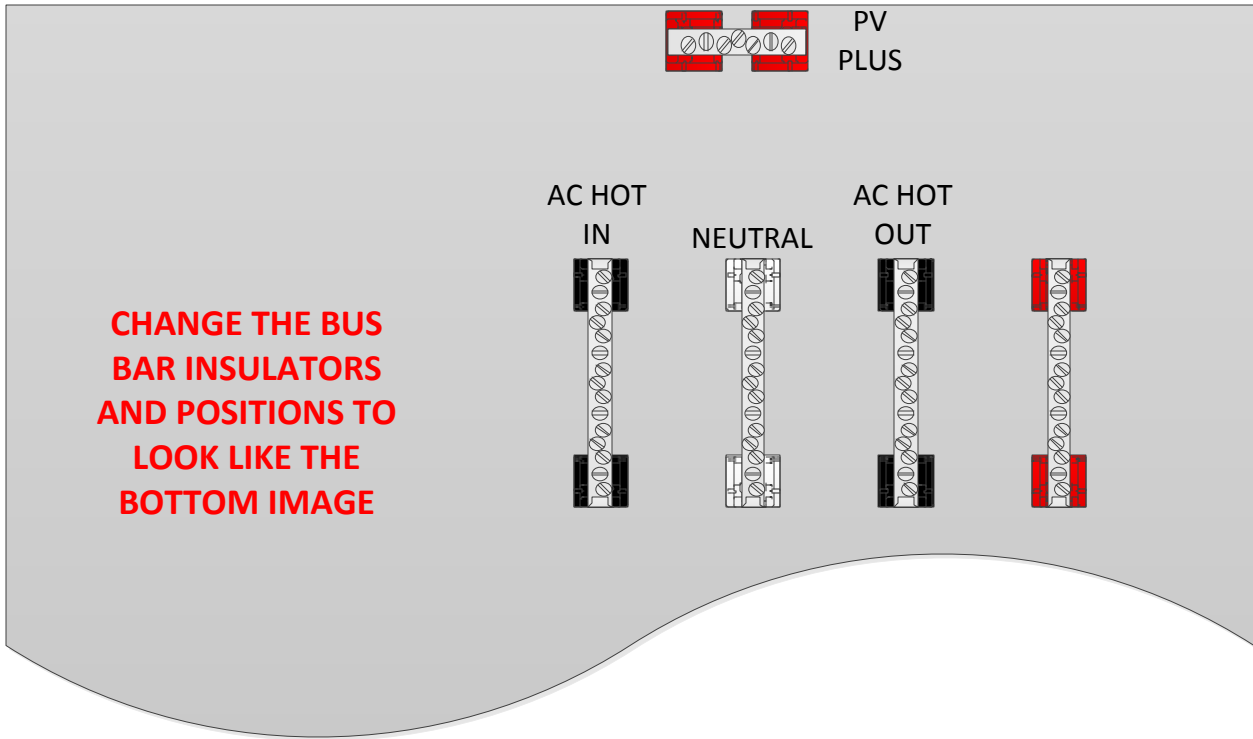

CONVERTING A MAGNUM 120 VOLT E-PANEL TO 240 VOLTS USING A MNTWS REVA 9-8-16

CONVERTING A MAGNUM 120 VOLT E-PANEL TO 240 VOLTS USING A MNTWS REVA 9-8-16

CONVERTING A MAGNUM 120 VOLT E-PANEL TO 240 VOLTS USING A MNTWS REVA 9-8-16

CONVERTING A MAGNUM 120 VOLT E-PANEL TO 240 VOLTS USING A MNTWS REVA 9-8-16

CONVERTING A MAGNUM 120 VOLT E-PANEL TO 240 VOLTS USING A MNTWS REVA 9-8-16