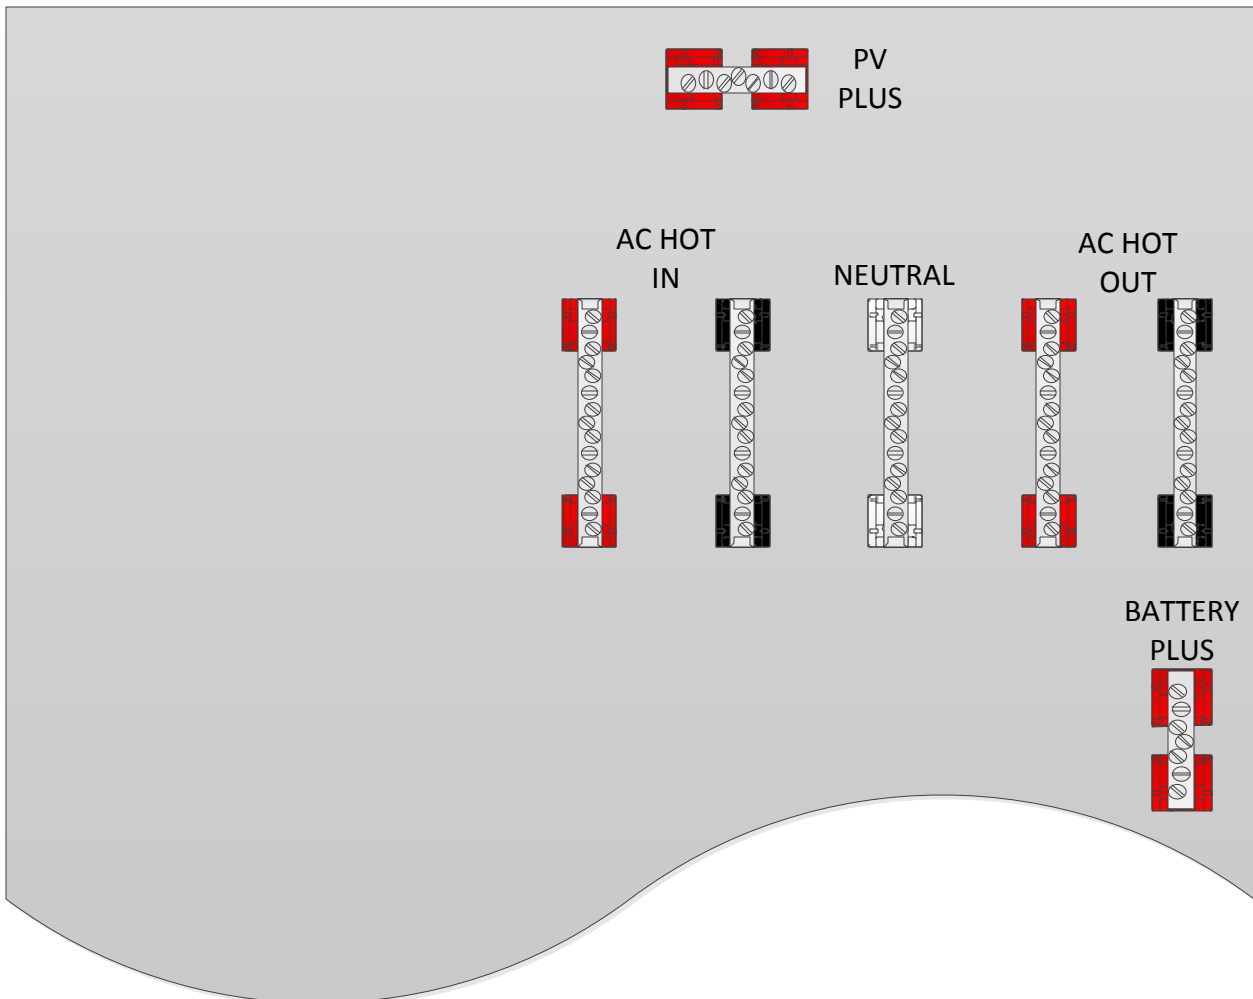

CONVERTING A MAGNUM 120 VOLT E-PANEL TO 240 VOLTS USING A MNTWS REVA 9-8-16

CONVERTING A MAGNUM 120 VOLT E-PANEL TO 240 VOLTS USING A MNTWS REVA 9-8-16

CONVERTING A MAGNUM 120 VOLT E-PANEL TO 240 VOLTS USING A MNTWS REVA 9-8-16

CONVERTING A MAGNUM 120 VOLT E-PANEL TO 240 VOLTS USING A MNTWS REVA 9-8-16

CONVERTING A MAGNUM 120 VOLT E-PANEL TO 240 VOLTS USING A MNTWS REVA 9-8-16