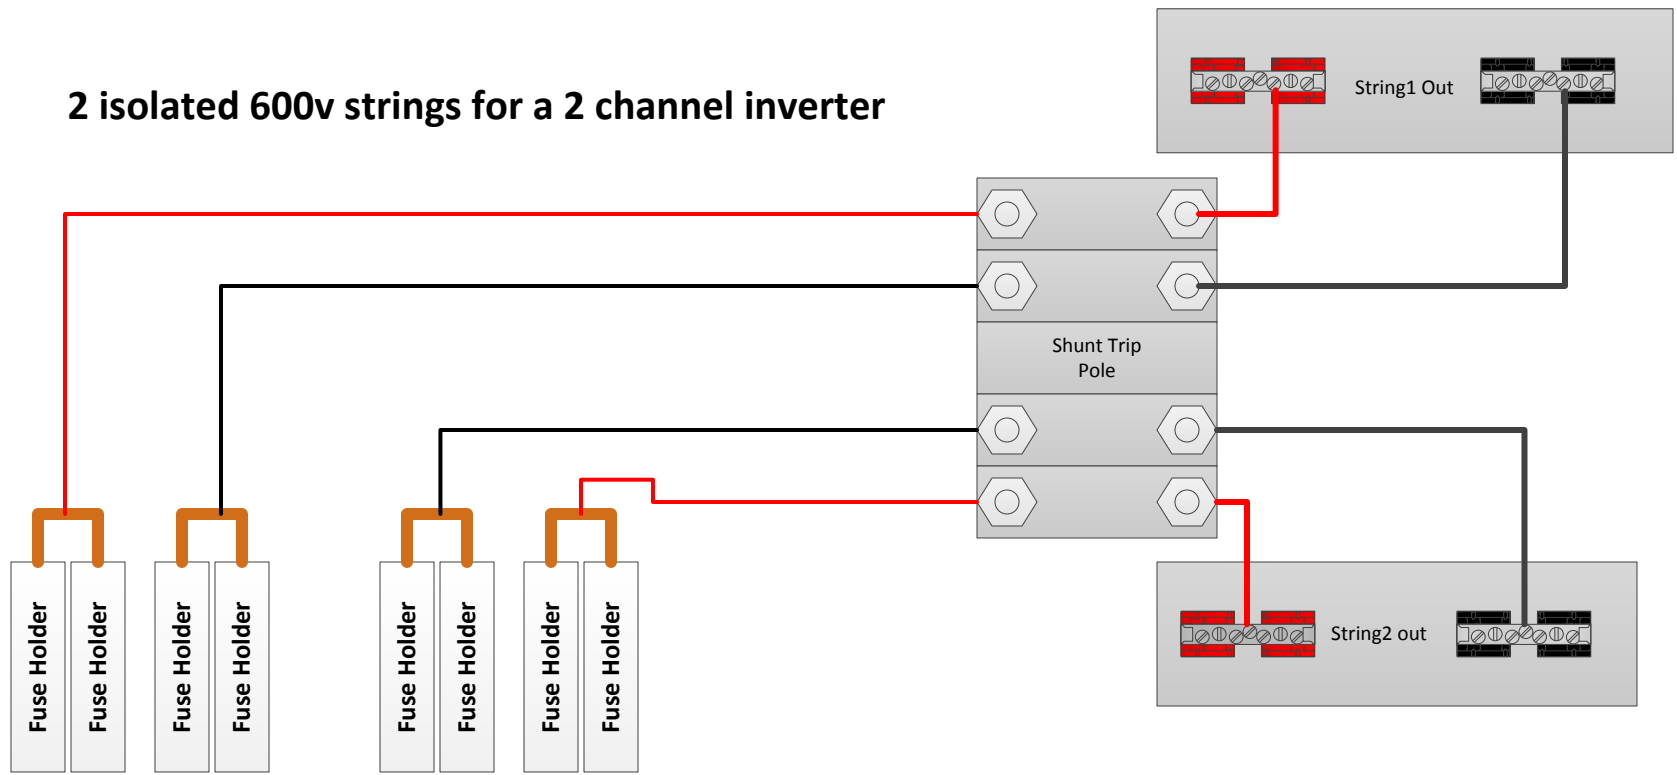

2 isolated 600v strings for a 2 channel inverter

MNPVHV8-DLTL-4X
REVA 4-25-14