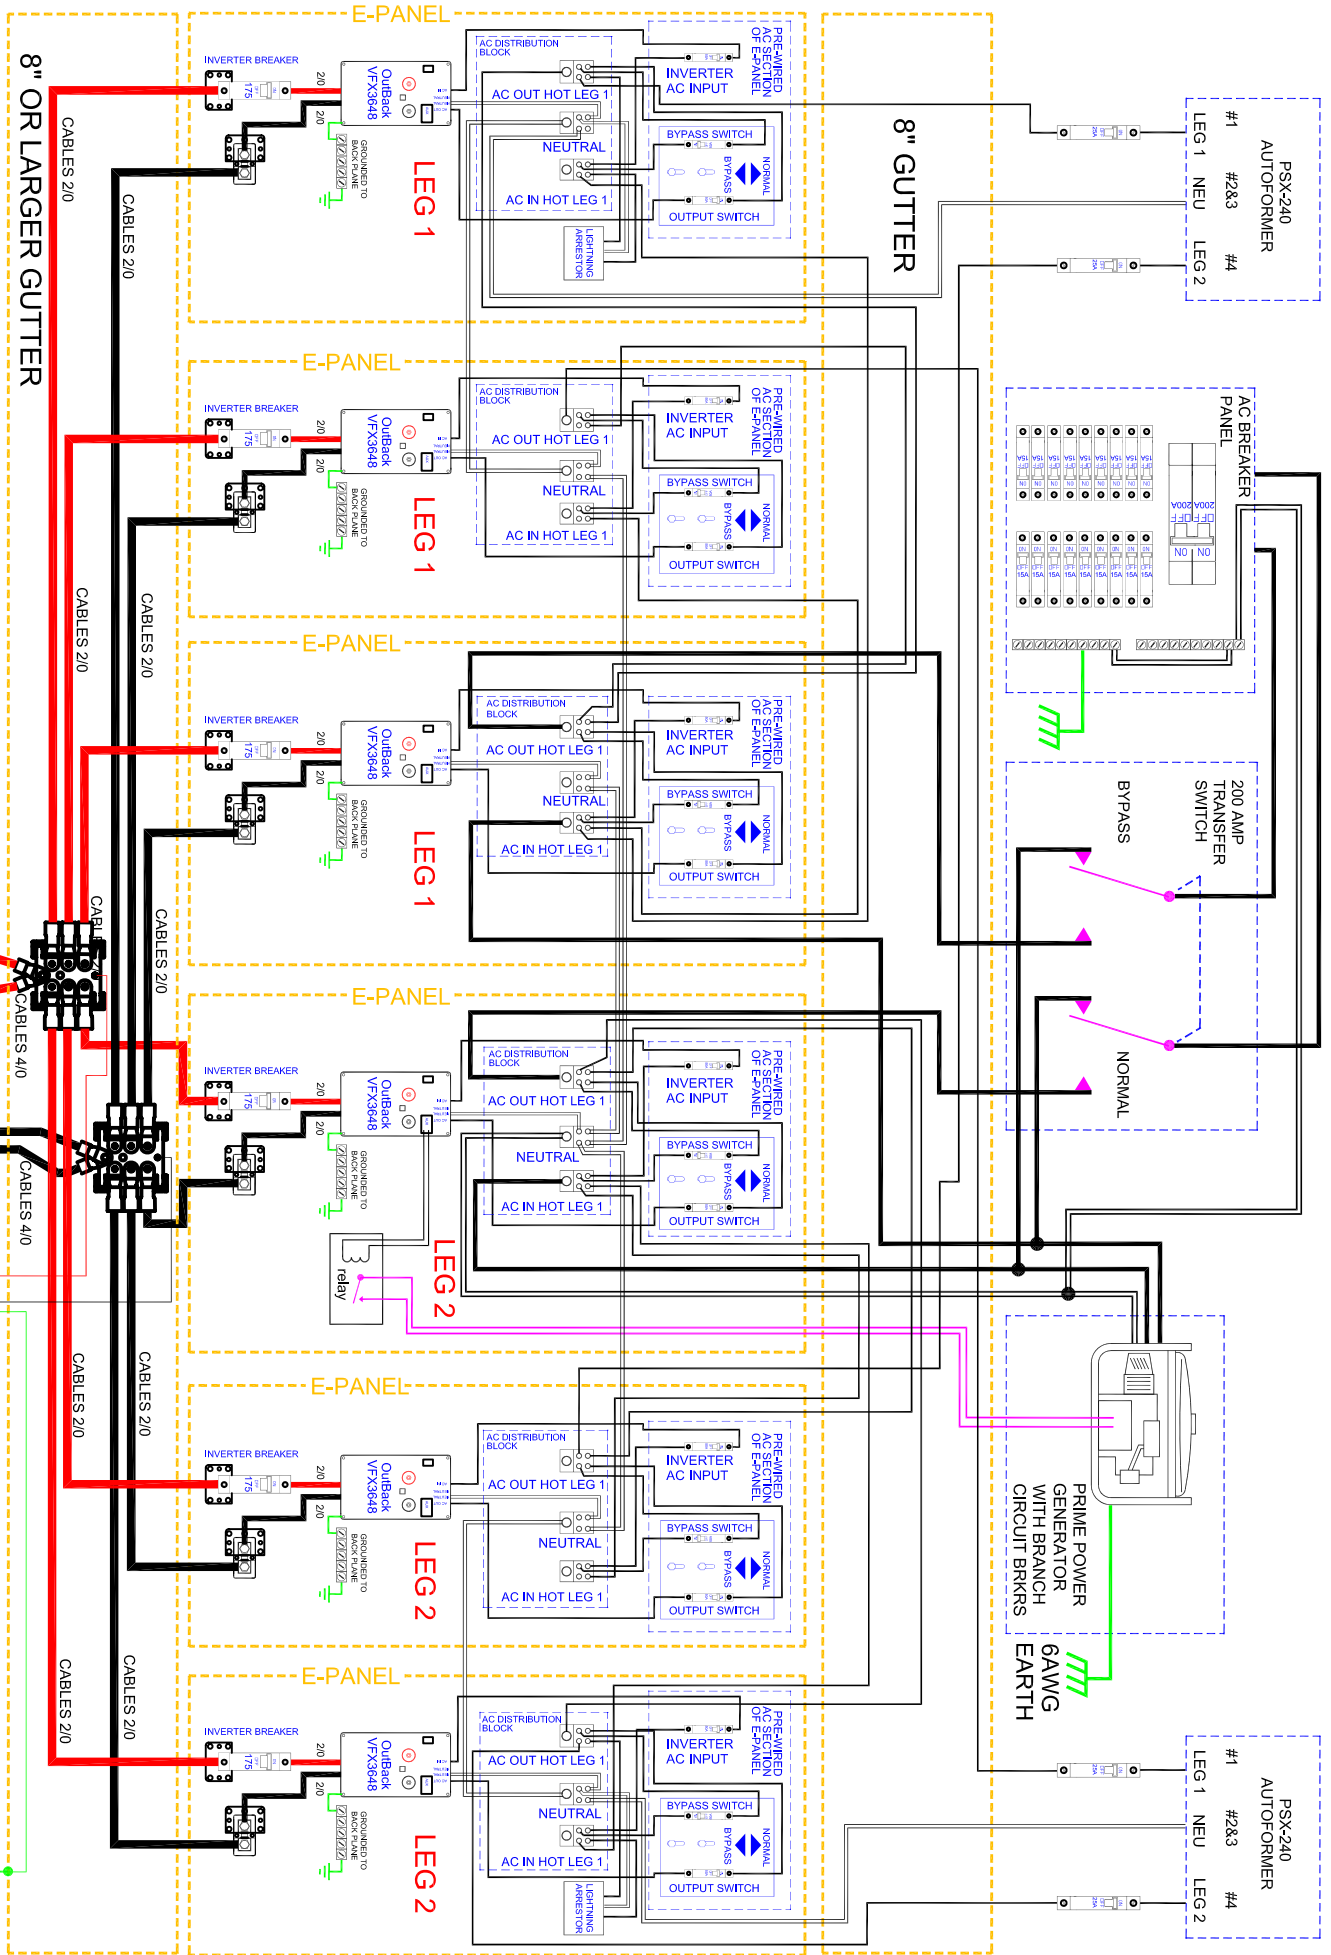

SMALL SAMPLE BATTERY BANK FOR SCHEMATIC ONLY
 48 VOLT BATTERY BANK
 EIGHT 6 VOLT TROJAN OR EQUIVALENT L16G BATTERIES
 EACH BATTERY 370 AMP HOURS @20 HOUR RATE

8" OR LARGER GUTTER

8" GUTTER