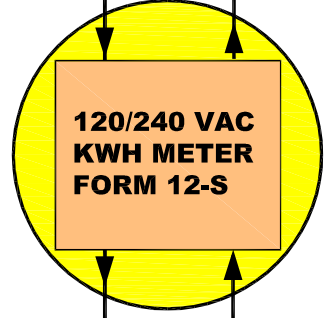

PRODUCTION
METERS