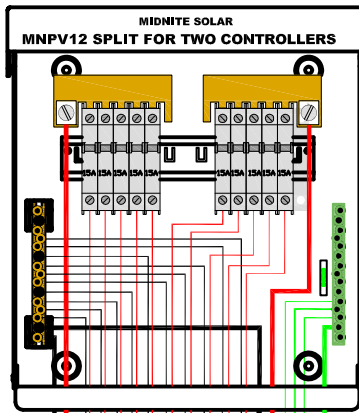

15 SIE170 PV MODULES

15 SIE170 PV MODULES

MIDNITE SOLAR
ULTRALITE E-PANEL
MNE175STULITE-L

FM60

MIDNITE SOLAR
ULTRALITE E-PANEL
MNE175STULITE-L

FM60

GVFX3648

GVFX3648

MIDNITE
NOTTAGUTTER

BATTERY BACKED UP
SUB-PANEL

NEUTRAL

AC INPUT

AC OUTPUT

BATTERY POS

BATTERY NEGATIVE

GROUND