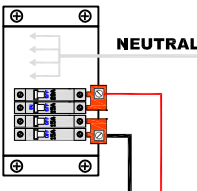

MIDNITE
NOTTAGUTTER

BATTERY BACKED UP
SUB-PANEL

NEUTRAL

AC INPUT

AC OUTPUT

BATTERY POS

BATTERY NEGATIVE

GROUND