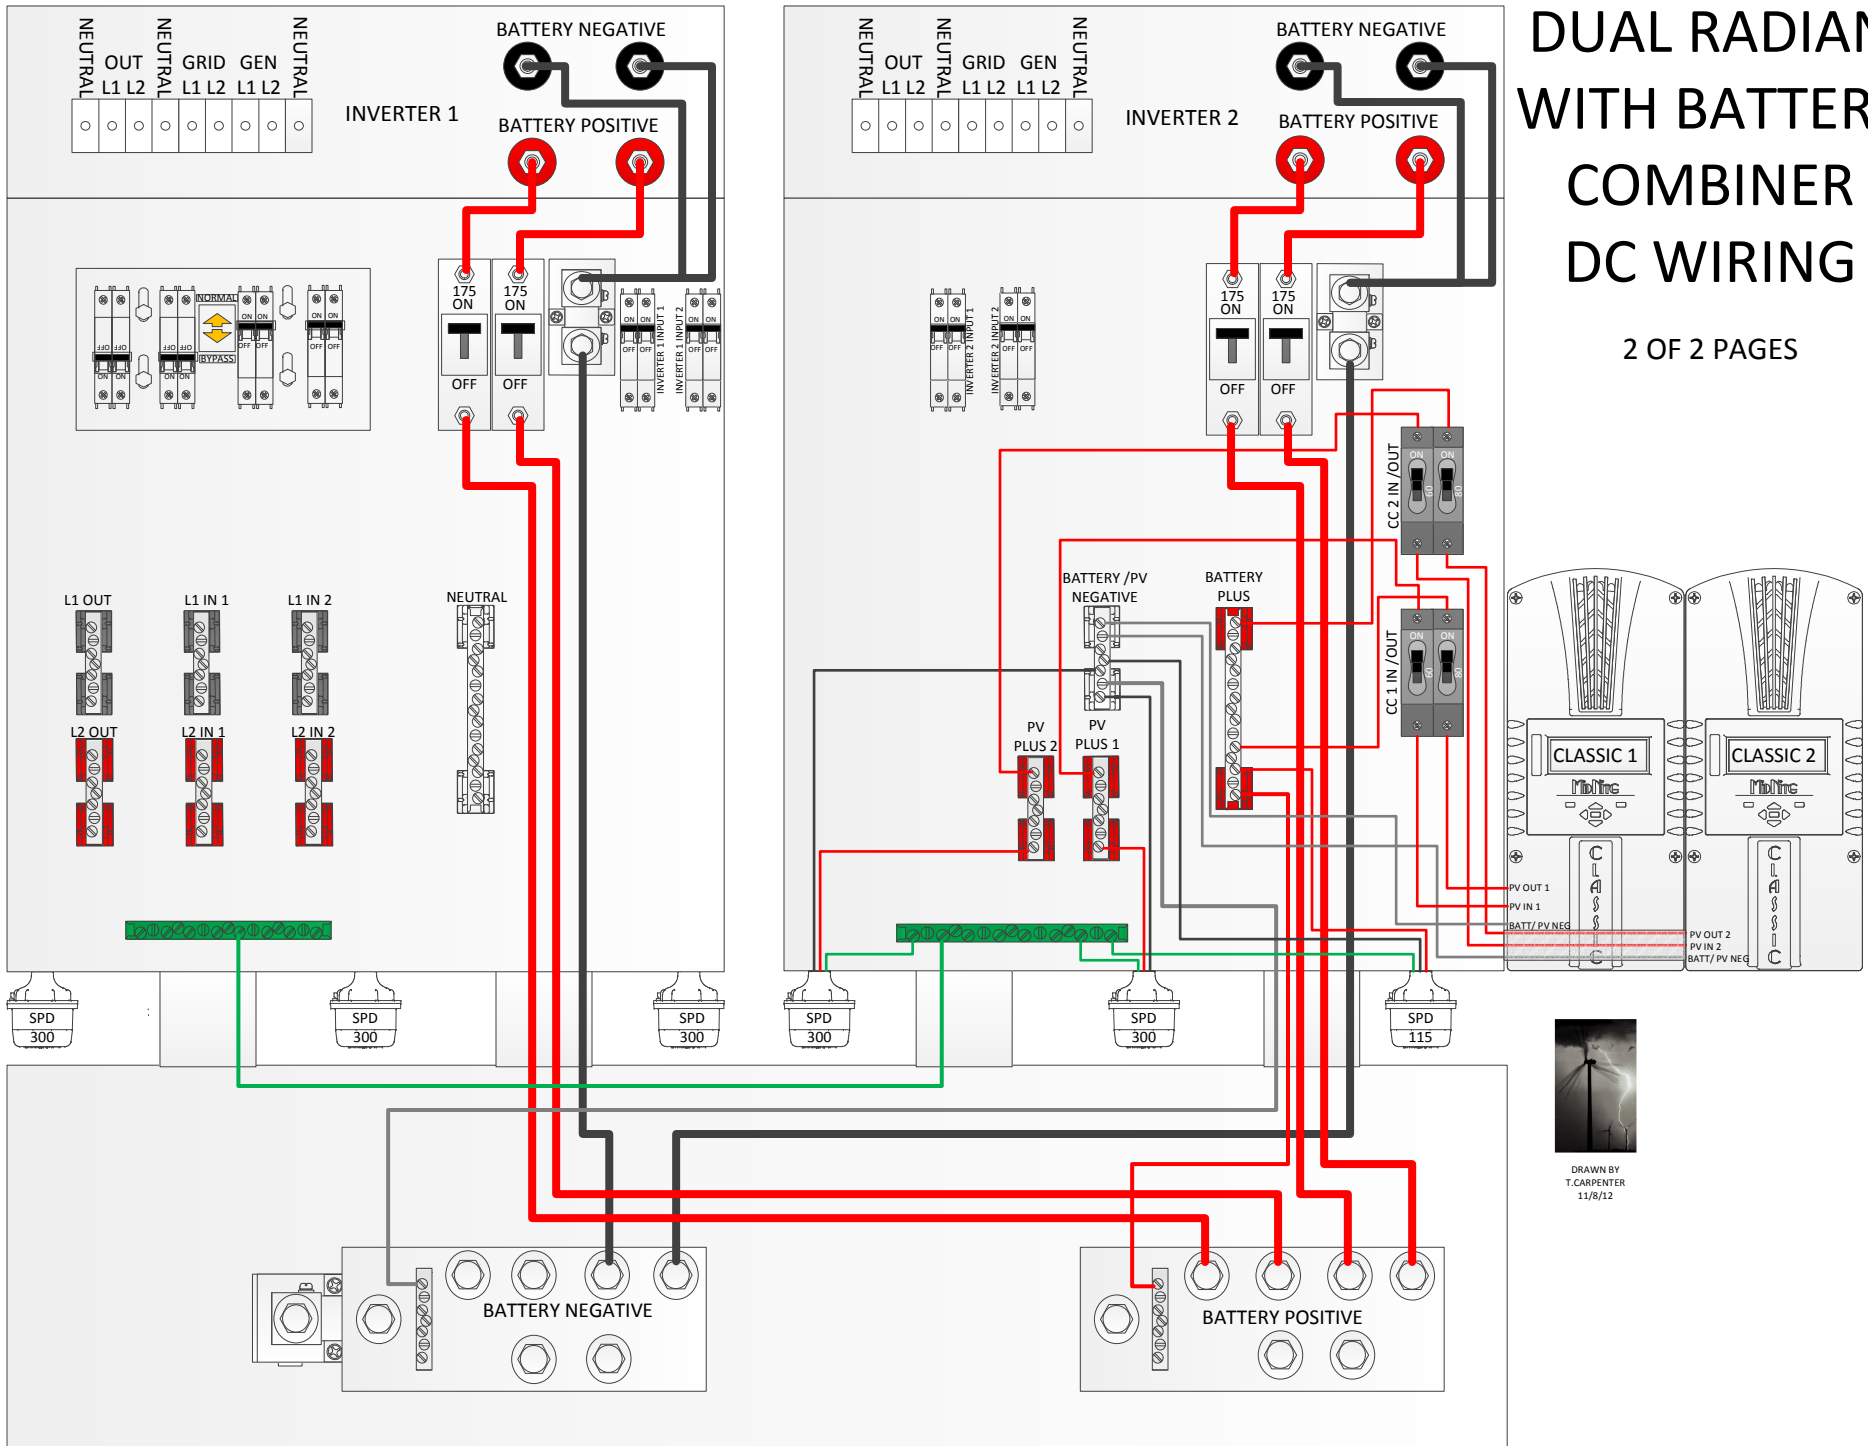

DUAL RADIAN WITH BATTERY COMBINER DC WIRING

2 OF 2 PAGES

DRAWN BY
T. CARPENTER
11/8/12