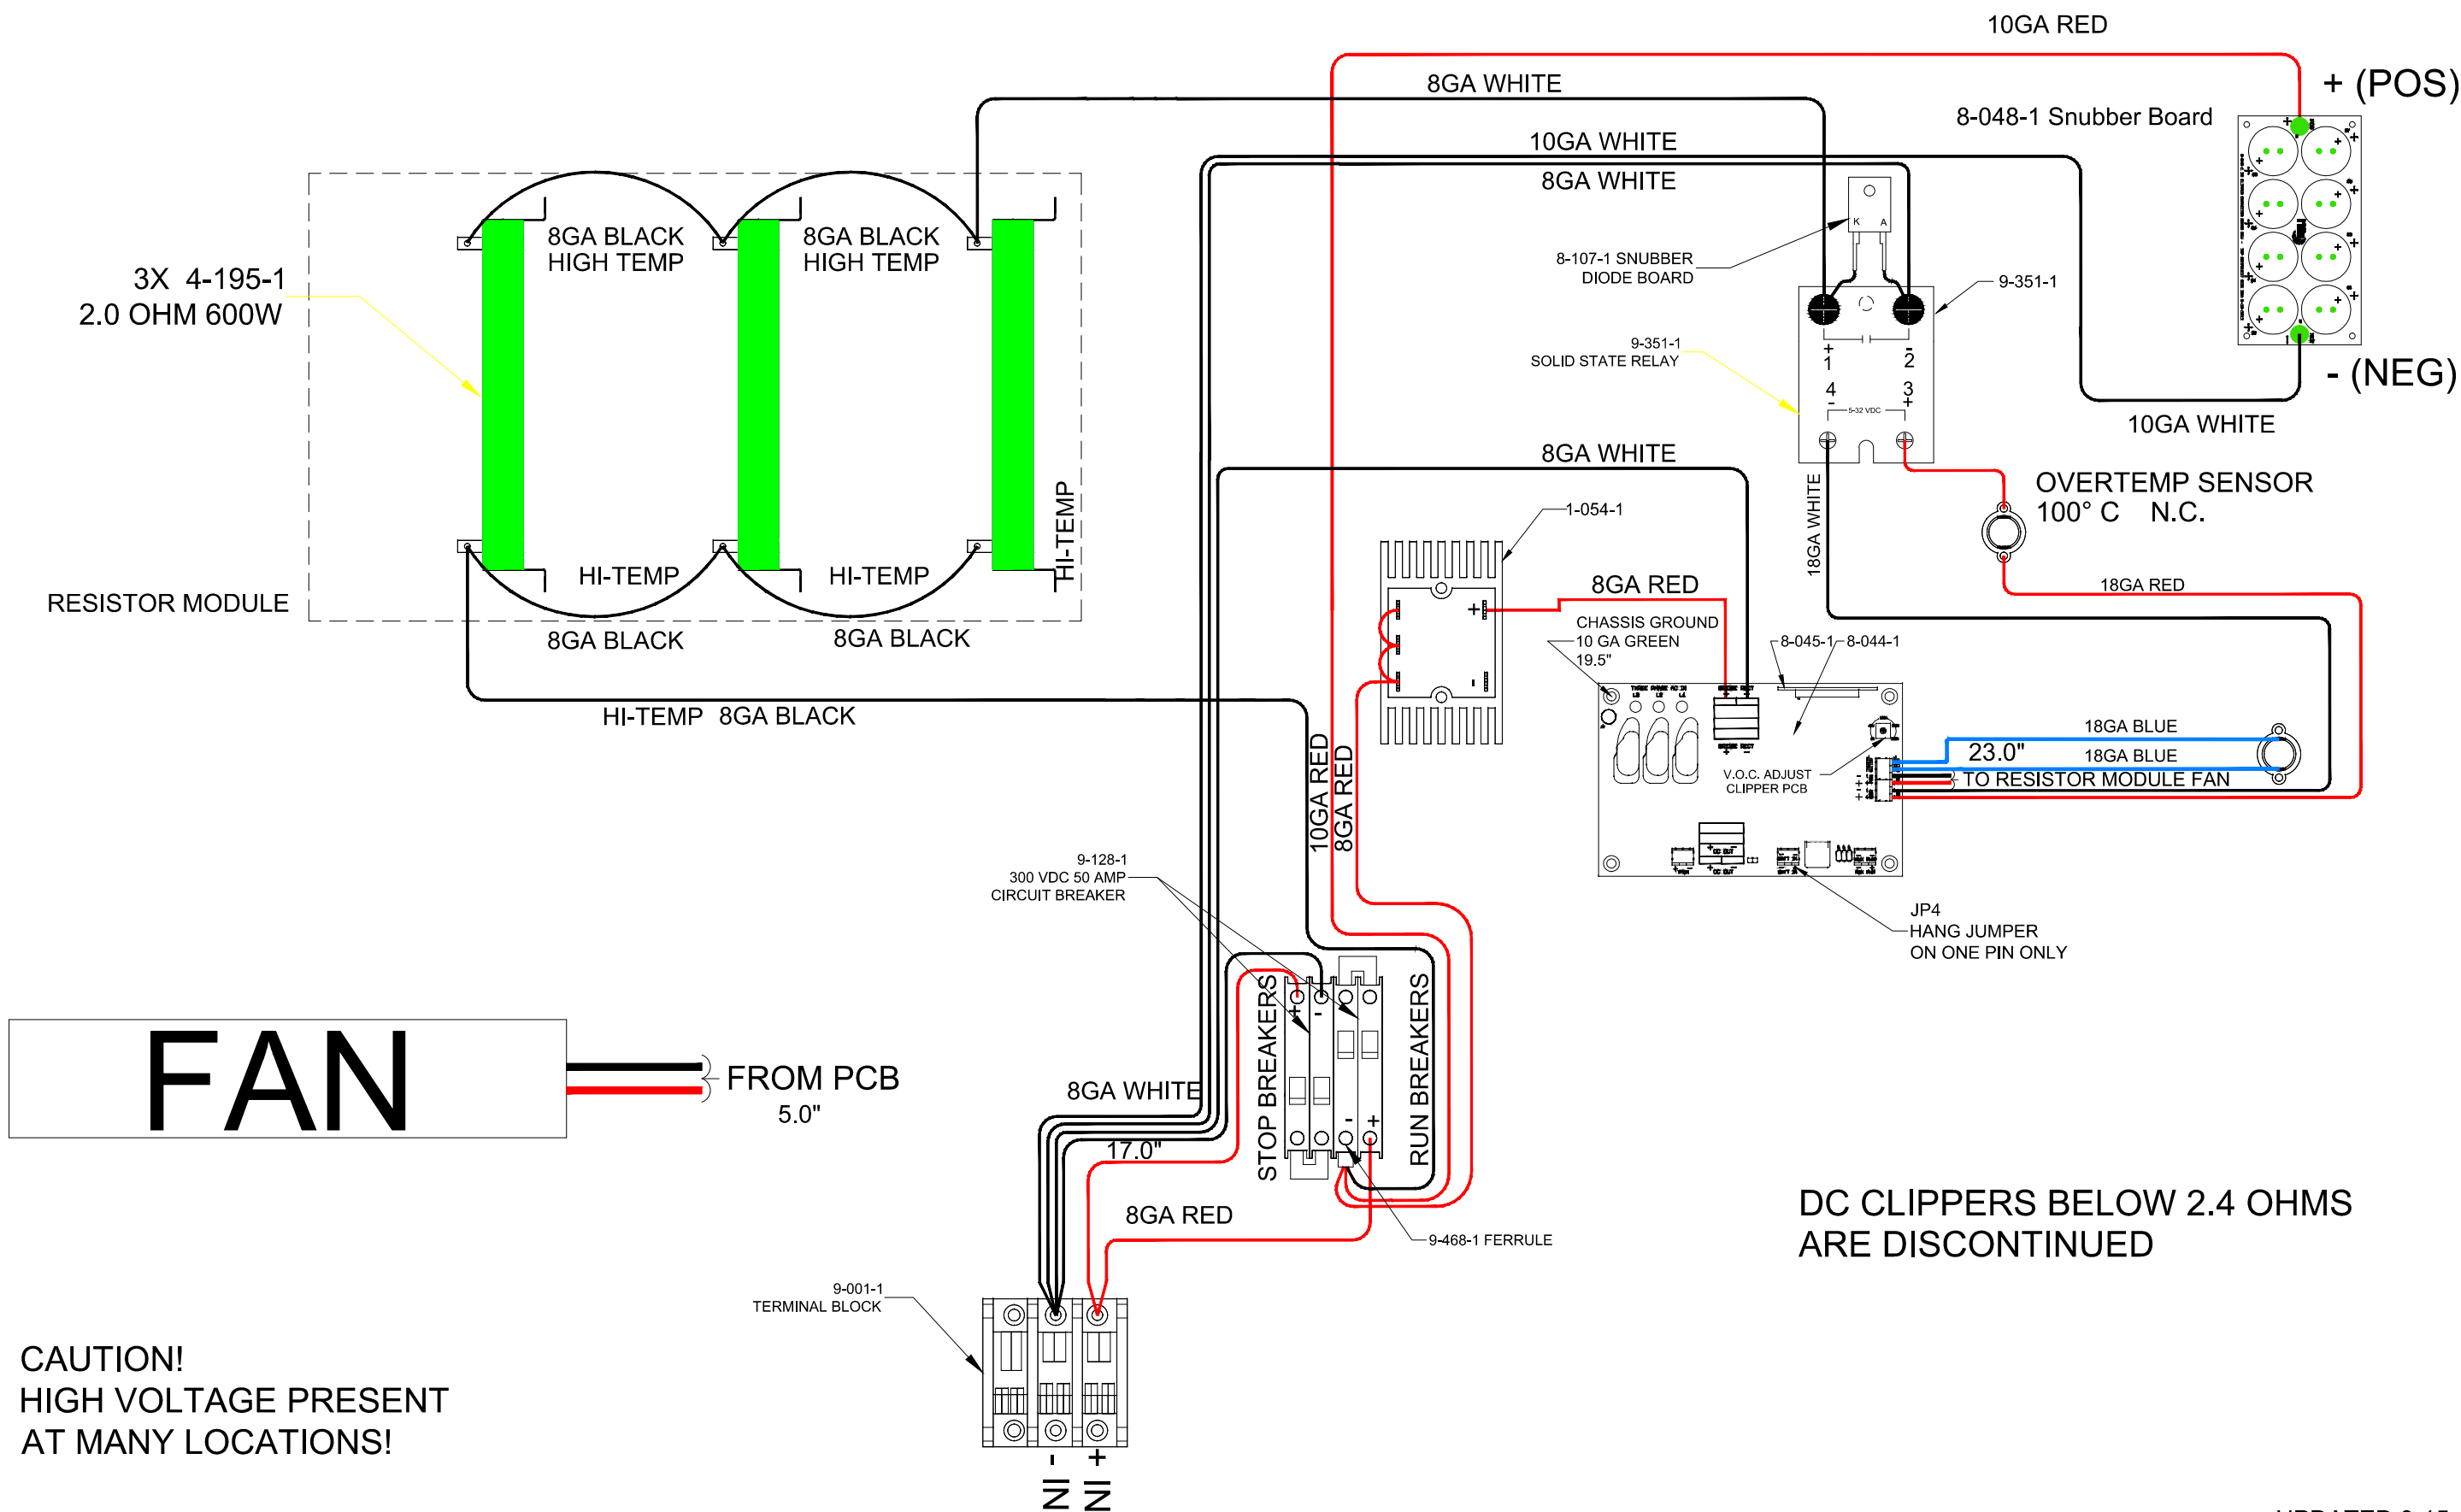

0.7 OHM UNIT

CLIPPER WIRING DC MNCLIP1.5KDC0.7

DC CLIPPERS BELOW 2.4 OHMS ARE DISCONTINUED

CAUTION!
HIGH VOLTAGE PRESENT
AT MANY LOCATIONS!