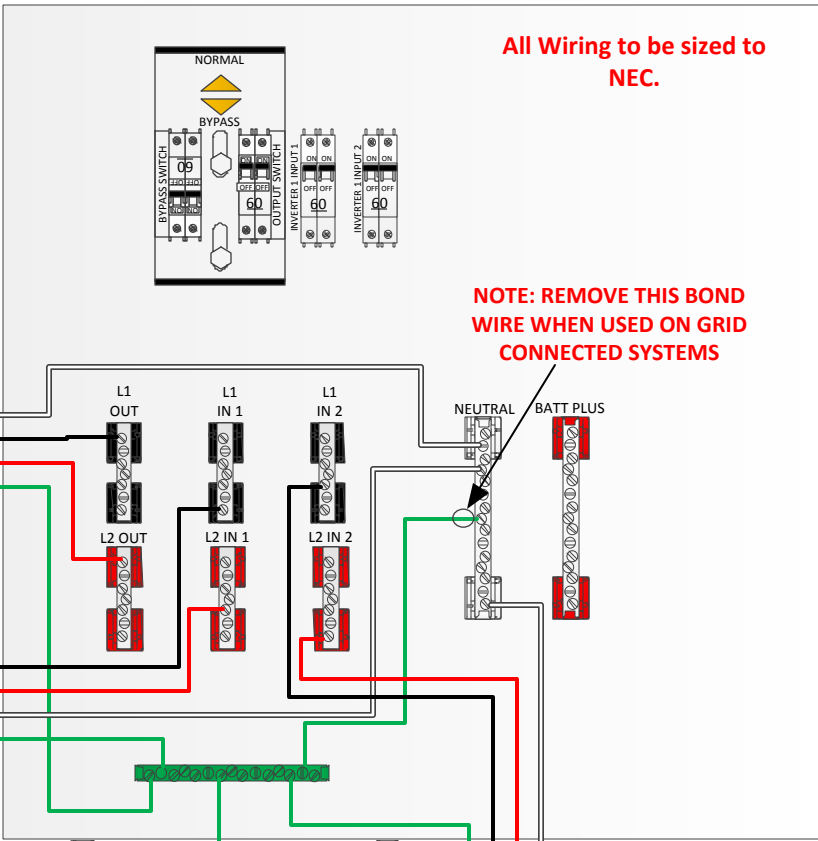

# MidNite Installed DC wiring

	BATT BREAKER	PV BREAKER	PV WIRE
CL150	MNEDC100	MNEDC70	#4 AWG
CL200	MNEDC80	MNEDC60-300	#6 AWG
CL250	MNEDC70	MNEDC60-300	#6 AWG

**Customer Installed AC Wiring**

**To Ground rod, unless AC system has a ground rod in the Main utility Panel already.**