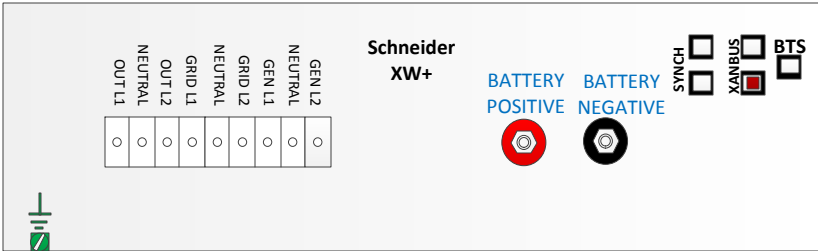

Customer Installed AC Wiring

To Ground rod, unless AC system has a ground rod in the Main utility Panel already.