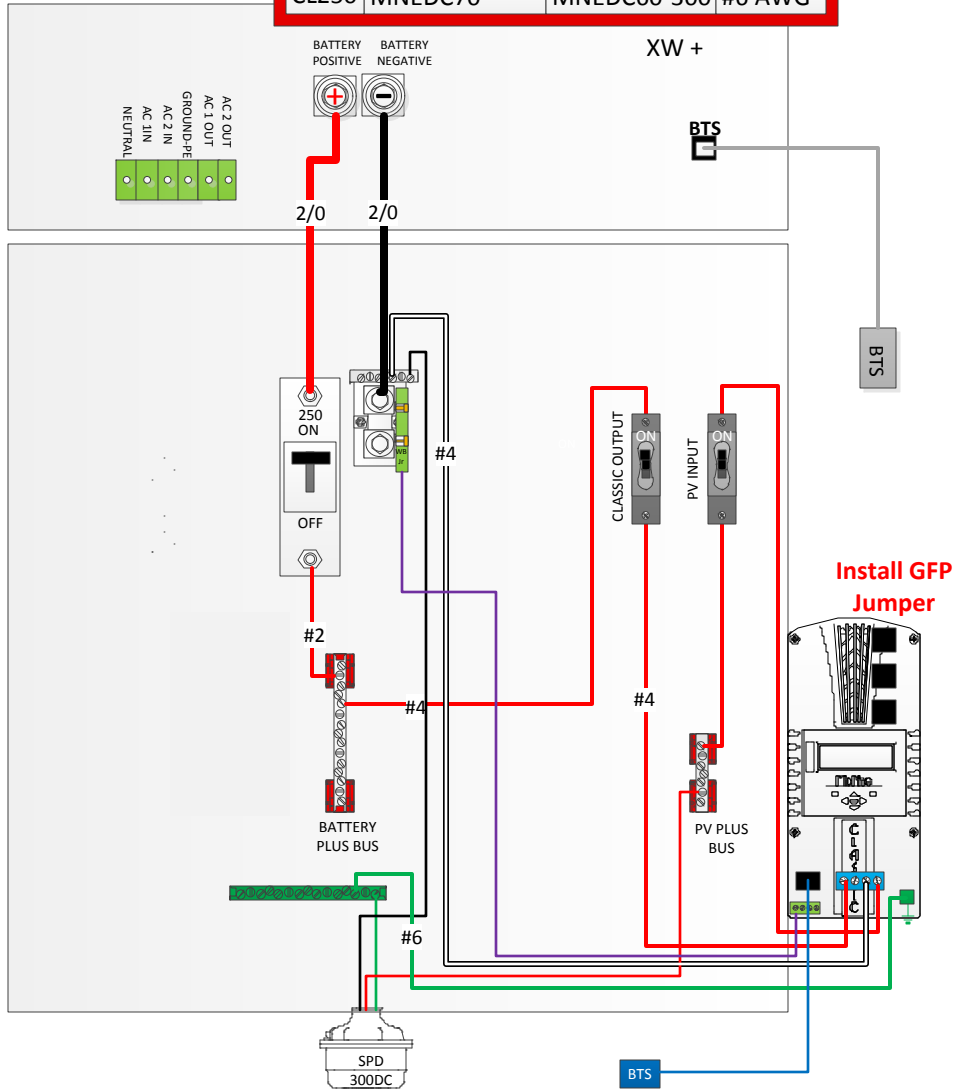

# MNXWP5548or6848 WITH 1 CLASSIC

## MidNite Installed AC wiring

**All AC wiring inside by MidNite Solar to be #6 wire unless marked.**

# MidNite Installed DC wiring

	BATT BREAKER	PV BREAKER	PV WIRE
CL150	MNEDC100	MNEDC70	#4 AWG
CL200	MNEDC80	MNEDC60-300	#6 AWG
CL250	MNEDC70	MNEDC60-300	#6 AWG

**Customer Installed AC Wiring**

**To Ground rod, unless AC system has a ground rod in the Main utility Panel already.**