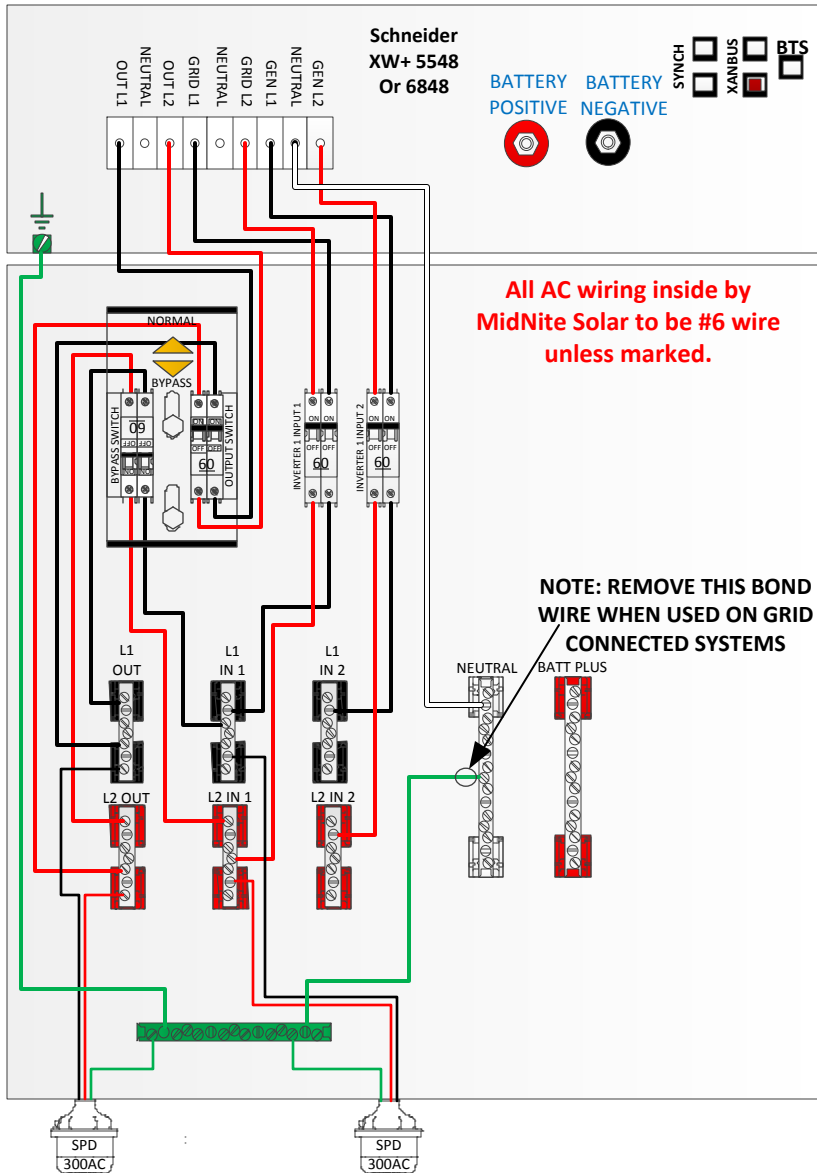

MNXWP5548or6848 WITH 1 CLASSIC

MidNite Installed AC wiring

All AC wiring inside by MidNite Solar to be #6 wire unless marked.