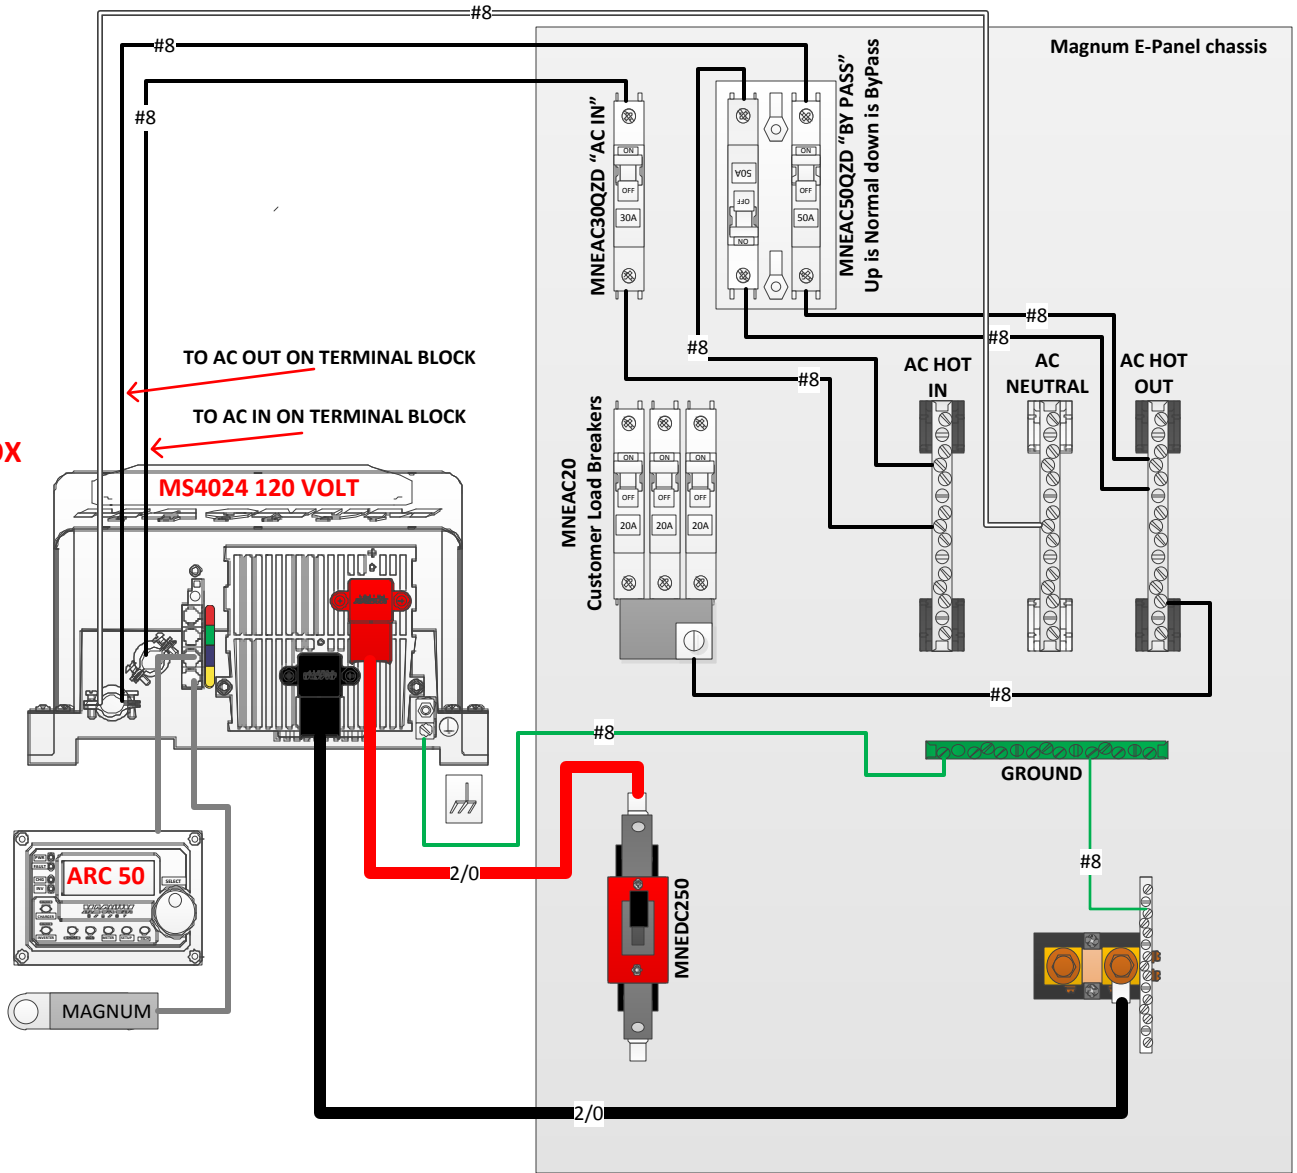

MNPBCSW-A SYSTEM 4KW POWER BACKUP SYSTEM

THIS IS A SYSTEM SO MAKE SURE TO INCLUDE:

Qty-1 PREWIRED MAGNUM ON THE E-PANEL
Qty-6 BATTERY CABLES (see page 2)

QTY-1 MNBE-A BATTERY BOX

Qty-2 of 9-070-1
Qty-2 of 9-071-1
Qty-2 of 9-072-1
Qty 1.2ft of 9-069-1

MNPBCSW-A SYSTEM 4KW POWER BACKUP SYSTEM

We build these 6 cables and include them in this system

DENTIST OFFICE CABLES

FOR 4 GROUP 31 BATTERIS IN THE MNBE-A ENCLOSURE

0244 LUGS **BLACK 2/0 40"**

0244 LUGS **RED 2/0 40"**

0233 LUGS **BLACK 2AWG 24"**

0233 LUGS **RED 2AWG 24"**

0233 LUGS **BLACK 2AWG 8"**

0233 LUGS **BLACK 2AWG 8"**